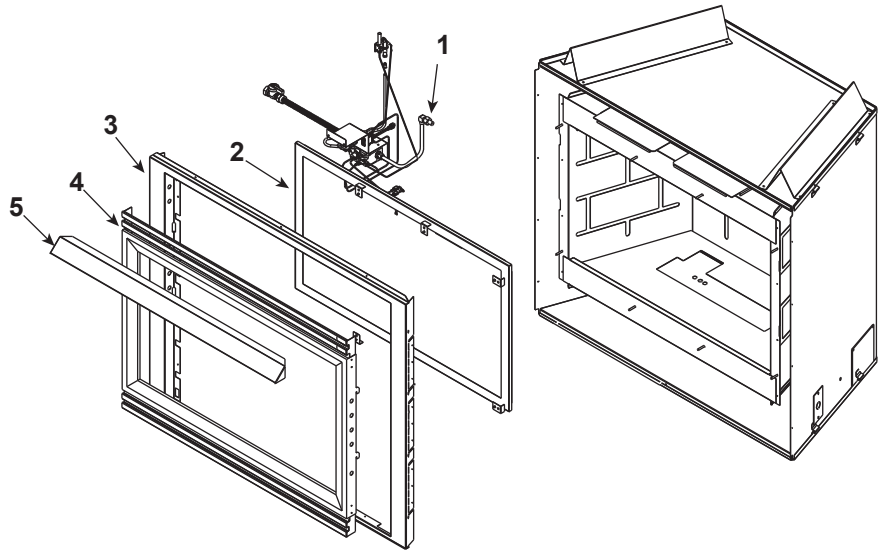

### Log Set Assembly

**IMPORTANT: THIS IS DATED INFORMATION.** Parts must be ordered from a dealer or distributor. **Hearth and Home Technologies does not sell directly to consumers.** Provide model number and serial number when requesting service parts from your dealer or distributor.

**Stocked at Depot**

ITEM	DESCRIPTION	COMMENTS	PART NUMBER	
	Log Set Assembly (Set only)	<b>No longer Available</b>	LOGS-24S	Y
1	Burner Orifice NG (#42A)		060-800	Y
	Burner Orifice LP (#53A)		060-801	Y
2	Glass Door Assembly		GLA-DV36	Y
3	Surround	<b>No longer Available</b>	060-130A	
4	Decorative Front	<b>No longer Available</b>	DF-36H	
5	Hood		SRV60-143-BK	
	Burner	<b>No longer Available</b>	060-310	
	Burner Tube		477-301A	Y
	Glass Clip		060-235-25	Y
	High Temp Limit Switch		SRV4021-383	Y
	Junction Box		100-250A	Y
	Piezo Ignitor		291-513	Y
	Pilot Assembly NG		446-512A	Y
	Pilot Assembly LP		446-513A	Y
	Pilot Tube		SRV446-301	Y
	Thermopile		2103-512	Y
	Touch Up Paint		TUPB-12	
	Valve NG		060-500	Y
	Valve LP		060-501	Y
	Conversion Kits		N/A	
	Pilot Orifice NG		SRV446-505	Y
	Pilot Orifice LP		SRV446-517	Y
	Regulator NG		SRV060-504	Y
	Regulator LP		SRV060-516	Y