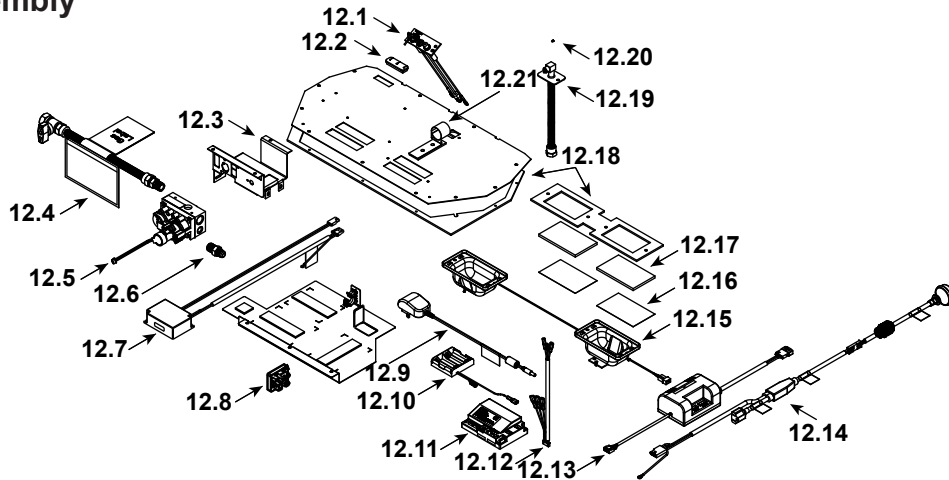

#12 Valve Assembly

IMPORTANT: THIS IS DATED INFORMATION. Parts must be ordered from a dealer or distributor. **Hearth and Home Technologies does not sell directly to consumers.** Provide model number and serial number when requesting service parts from your dealer or distributor.

ITEM	DESCRIPTION	COMMENTS	PART NUMBER
12.1	Pilot Assembly NG		2106-169
	Pilot Assembly Propane		2106-170
	Pilot Tube		SRV485-301
12.2	3-Hole Grommet		SRV2118-420
12.3	Valve Bracket		2118-104
12.4	Flex Ball Valve Assembly		SRV302-320
12.5	Valve NG		SRV2166-302
	Valve Propane		2166-303
12.6	Male Connector	Pkg of 5	303-315/5
12.7	LED Power Supply, 12V		2326-114
12.8	LED Resistor Module		2326-125
12.9	Transformer, 6V Wall		SRV2326-131
12.10	Battery Pack		SRV2166-323
12.11	Module, IPI 30 Gray		2166-306
12.12	Wire Harness		2166-304
12.13	AUX300 CE		2166-340
12.14	Power Cord Assembly		2222-037
12.15	2 Gang Wire Harness		2166-316
12.16	Kapton Lens	Qty 2 req	2166-184
12.17	LED Glass	Qty 2 req	2166-163
12.18	Ember LED Gasket and Valve Plate Gasket	Must order Gasket Assembly 2118-080	
12.19	Bulkhead w/Flex Tube		SRV7000-156
12.20	Orifice NG (#44)		582-844
	Orifice Propane (#55)		582-855
	Orifice ULPG (#56)		582-856
12.21	Air Shutter		2118-121

Additional service part numbers appear on following page.