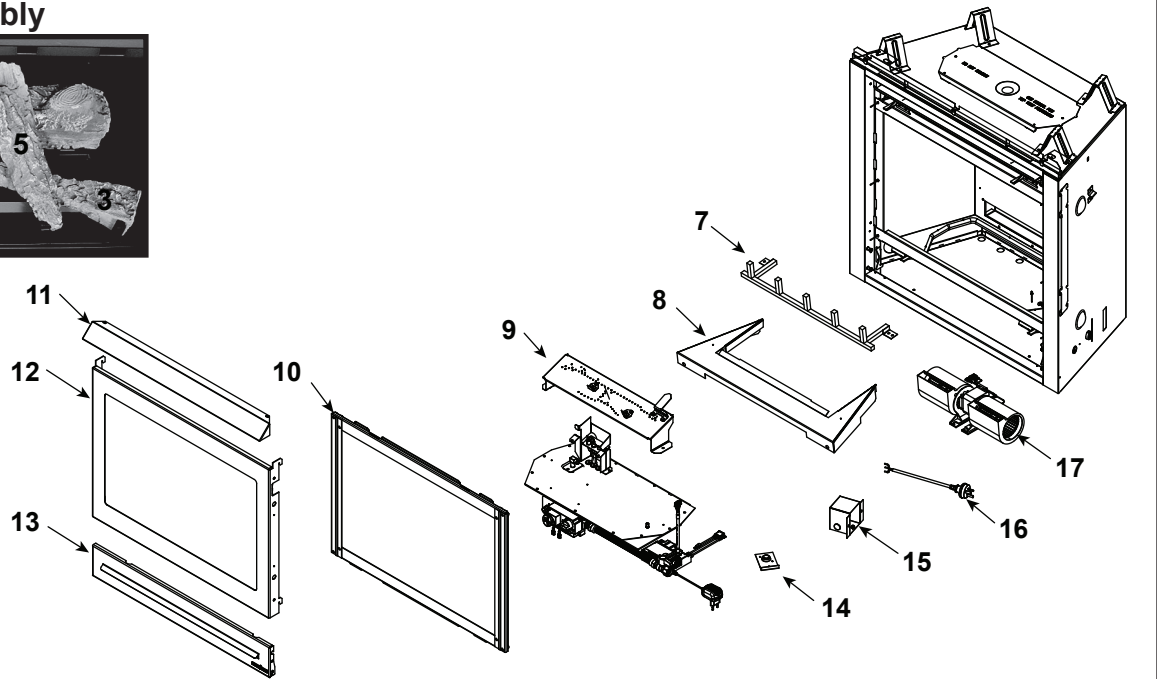

Log Set Assembly

IMPORTANT: THIS IS DATED INFORMATION. Parts must be ordered from a dealer or distributor. **Hearth and Home Technologies does not sell directly to consumers.** Provide model number and serial number when requesting service parts from your dealer or distributor.

ITEM	DESCRIPTION	COMMENTS	PART NUMBER
	Log Set Assembly		LOGS-350CE-D
1	Log #1	No longer available, must order complete assembly	SRV327-701
2	Log #2		SRV2033-701
3	Log #3		SRV705-703
4	Log #4		SRV530-716
5	Log #5		SRV438-724
6	Log #6		SRV540-704
7	Grate	No longer available	SRV2033-013
8	Base Pan	No longer available	SRV2033-105
9	Burner Assembly N		2089-010
	Burner Assembly P		2089-012
10	Glass Door Assembly	No longer available	GLA-350TRS
		Post 0021061383	GLA-3504TRS
11	Hood	No longer available	SRV540-174
12	Dress Guard		2033-020
13	Lower Door	No longer available	2033-021
14	Switch Sensor		SRV046-018A
15	Junction Box, 240V	No longer available	2078-027
16	Power Cord, 240V	No longer available	546-251A
17	Blower Assembly 240V		GFK-240V