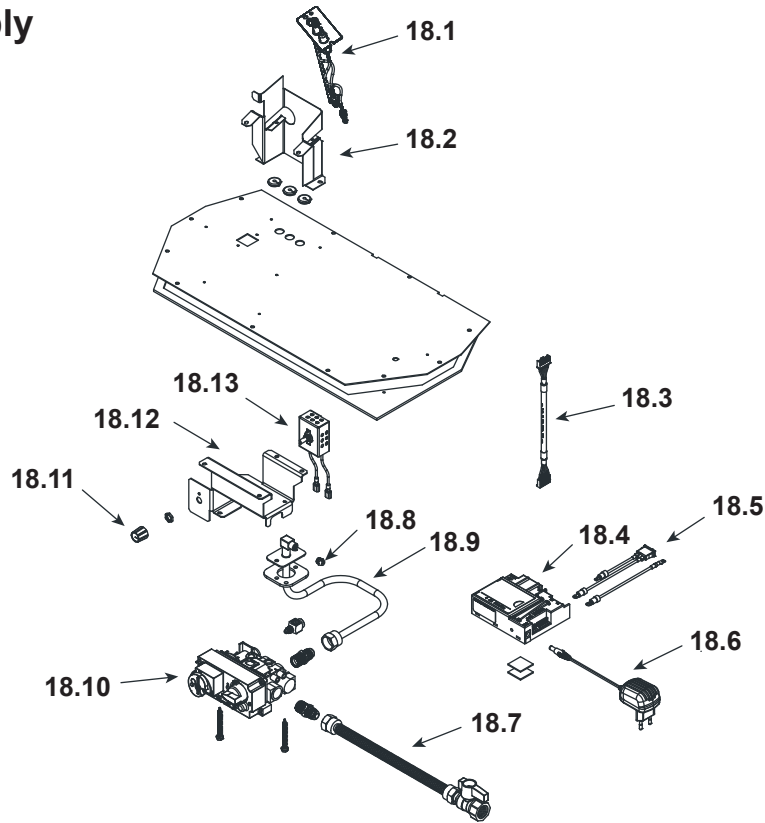

No one builds a better fire

Beginning Manufacturing Date: July 2006
Ending Manufacturing Date: Oct 2010

#18 Valve Assembly

IMPORTANT: THIS IS DATED INFORMATION. Parts must be ordered from a dealer or distributor. **Hearth and Home Technologies does not sell directly to consumers.** Provide model number and serial number when requesting service parts from your dealer or distributor.

ITEM	DESCRIPTION	COMMENTS	PART NUMBER
18.1	Pilot Assembly N		2098-050
	Pilot Assembly P		2098-051
18.2	Pilot Bracket	No longer available	SRV2089-104
18.3	Control Cable	No longer available	2098-143
18.4	Module, Maxitrol	No longer available	2098-142
18.5	Switch Assembly	No longer available	2098-145
18.6	6 Volt Transformer		SRV2326-131
18.7	18 inch Flex		2098-320A
18.8	Orifice N (#44C)		582-844
	Orifice P (#55C)		582-855
	Orifice B (#56C)		582-856
18.9	18 in Flex Tube Assembly		383-302A
18.10	Valve N		SRV2089-015
	Valve P		SRV2089-016
18.11	Rheostat Knob		SRV100-512
18.12	Valve Bracket	No longer available	2089-120
18.13	Rheostat		491-510A

Additional service parts appear on following page.