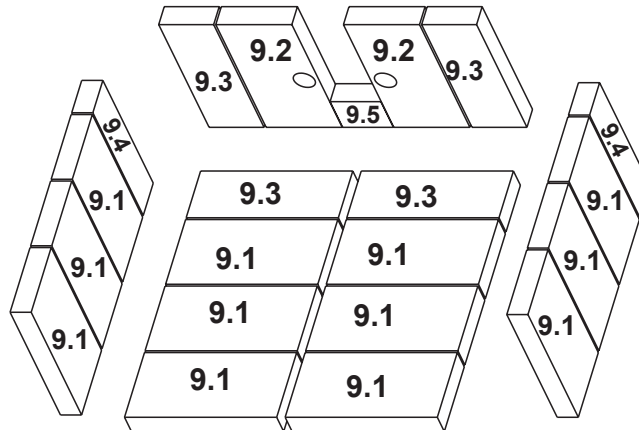

Beginning Manufacturing Date: Jan. 2003
Ending Manufacturing Date: Jul 2009

IMPORTANT: THIS IS DATED INFORMATION. Parts must be ordered from a dealer or distributor. **Hearth and Home Technologies does not sell directly to consumers.** Provide model number and serial number when requesting service parts from your dealer or distributor.

**Stocked
at Depot**

ITEM	DESCRIPTION	COMMENTS	PART NUMBER	
1	Ceramic Fiber Blanket, 1"		832-3401	Y
2	Baffle, Fiberboard		831-1800	Y
3	Flue Tab	No longer available	438-0010	
4	Blower Assembly w/ Wire Harness	No longer available	831-1101	
	Blower Cord w/Speed Control & Harness	No longer available	832-1400	
	Blower, Rodale - Replacement		832-3190	
5	Screen, Black	No longer available	831-0920	
6	Screen Assembly, Louver	No longer available	831-0870	
		No longer available	LVR-31-NL	
7	Trim Ring, Louver	No longer available	430-2691	
		No longer available	430-5430	
8	Manifold Tube Set		831-1810	Y
	Manifold Clip/Screws		832-0661	Y

#9 Brick Set

9	Brick Set		831-1830	
9.1	Brick 1 9 X 4.5 X 1.25"	Qty 12 req		
9.2	Brick 2 (9 X 4.5 x 1.25 with hole)	Pkg of 2	SRV436-0380	Y
9.3	Brick 3 (9 X 3.25 X 1.25")	Qty 4 Req		
9.4	Brick 4 (9 X 2.25 X 1.25")	Qty 2 Req		
9.5	Brick 5 (3 X 2.25 X 1.25")	Qty 1 req		
	Brick, Single	Qty: 1	832-0550	
	Brick, Uncut	Qty: 6	832-3040	
10	Spring Handle, 1/4"	Gold (Pkg of 2)	832-0630	Y
		Nickel (Pkg of 1)	250-8340	Y
11	Blower Cord w/ Speed Control	Blower Cord Only	821-0110	Y

Additional service part numbers appear on following page.