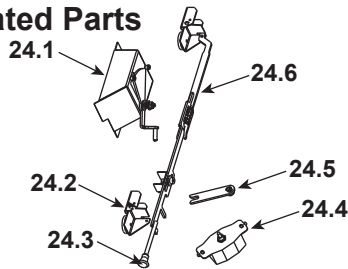

#24 Burn Rate Control & Associated Parts

24.1	Burn Rate Control Assembly		SRV7044-037	Y
24.2	Timer Door Assembly		SRV7044-020	Y
	Door Gasket, ACC Timer		7033-282	Y
24.3	Knob	Pkg of 2	32284/2	Y
24.4	Timer (Only) Replacement Assembly		SRV480-1940	Y
24.5	Timer Control Arm Assembly		SRV7044-002	Y
24.6	Rear Air Control Arm Assembly		SRV7044-003	Y

Additional service part numbers appear on following page.