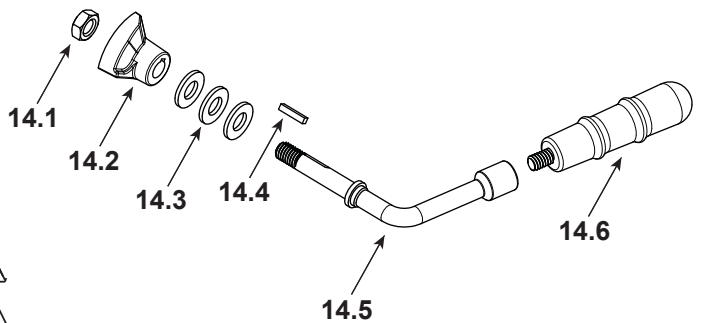

#8 Brick Assembly

8	Firebrick Complete Set	Pkg of 18	SRV7033-006	
8.1	Brick 1 (9" x 4.5" x 1.25")	Qty. 12 Req.		
8.2	Brick 2 (6-4 1/2")	Qty. 4 Req.		
8.3	Brick 3, (9" x 4.25" x 1.25") Left Side with angle	Qty. 1 Req.		
8.4	Brick 4, (9" x 3" x 1.25") Right side with angle	Qty. 1 Req.		
	Brick, Uncut (9" x 4.5" x 1.25")	Pkg of 1	832-0550	
	Brick, Uncut, (9" x 4.5" x 1.25")	Pkg of 6	832-3040	
9	Ceramic Fiber Blanket, 1/2 " Thick		832-3390	Y
10	Baffle Board	Pkg of 2	SRV7033-209	Y
11	Tube Channel Assembly		SRV7044-019	Y
12	Side Panel Assembly Left	Black	SRV7044-025	
		Gold Trim	SRV7044-011	
		Nickel Trim	SRV7044-023	
	Side Panel Left		SRV7044-139	
	Trim Ring	Black Trim	SRV7044-166	
		Gold Trim	SRV7044-164	
		Nickel Trim	SRV7044-165	

Additional service part numbers appear on following page.

#13 Rectangular Door Assembly

#14 Handle Assembly

IMPORTANT: THIS IS DATED INFORMATION. Parts must be ordered from a dealer or distributor. **Hearth and Home Technologies does not sell directly to consumers.** Provide model number and serial number when requesting service parts from your dealer or distributor.

Stocked at Depot

ITEM	DESCRIPTION	COMMENTS	PART NUMBER	
13	Door Assembly', Rectangular		DR-31RCT	
	Rope, Door, 3/4" X 84"	7 Ft Length	832-1680	Y
13.1	Glass Frame Set		SRV7044-191	
13.2	Glass Assembly		SRV7044-027	Y
	Gasket, Glass Tape, 3/4"	5 Ft Length	832-0460	Y
13.3	Hinge Pins, 1/2"	Pkg of 24	7000-606/2	
14	Door Hardware		SRV7044-041	
14.1	Nut, Locking Door Handle	Pkg of 24	226-0100/24	Y
14.2	Cam Latch		SRV430-1141	
14.3	Washer, Sae, 3/8	Pkg of 3	832-0990	Y
14.4	Key, Cam Latch		SRV430-1151	
14.5	Door Handle		SRV7044-188	Y
14.6	Fiber Handle		SRV433-1380	Y
	Component Pack (Includes Gold Spring Handles (1) 1/2" & (2) 1/4", (2) Gold Hinge Pins, Quadra-Fire Logo		436-5350	
	Logo, Quadra-Fire	Pkg of 10	7000-649/10	