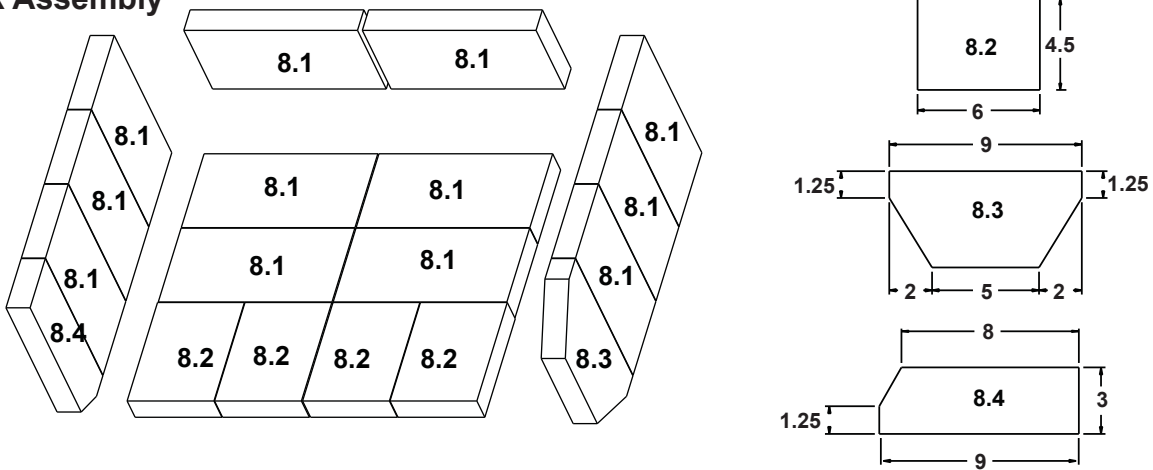

#8 Brick Assembly

8	Firebrick Complete Set	Pkg of 18	SRV7033-006	
8.1	Brick 1 (9" x 4.5" x 1.25")	Qty. 12 Req.		
8.2	Brick 2 (6-4 1/2")	Qty. 4 Req.		
8.3	Brick 3, (9" x 4.25" x 1.25") Left Side with angle	Qty. 1 Req.		
8.4	Brick 4, (9" x 3" x 1.25") Right side with angle	Qty. 1 Req.		
	Brick, Uncut (9" x 4.5" x 1.25")	Pkg of 1	832-0550	
	Brick, Uncut, (9" x 4.5" x 1.25")	Pkg of 6	832-3040	
9	Ceramic Fiber Blanket, 1/2 " Thick		832-3390	Y
10	Baffle Board	Pkg of 2	SRV7033-209	Y
11	Tube Channel Assembly		SRV7044-019	Y
12	Side Panel Assembly Left	Black	SRV7044-025	
		Gold Trim	SRV7044-011	
		Nickel Trim	SRV7044-023	
	Side Panel Left		SRV7044-139	
	Trim Ring	Black Trim	SRV7044-166	
		Gold Trim	SRV7044-164	
		Nickel Trim	SRV7044-165	