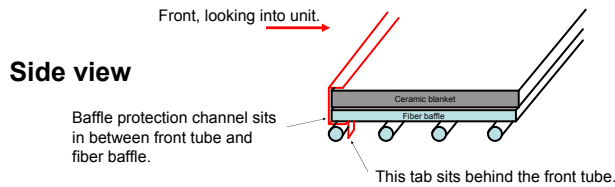

Beginning Manufacturing Date: Aug 2009
Ending Manufacturing Date: April 2020

IMPORTANT: THIS IS DATED INFORMATION. Parts must be ordered from a dealer or distributor. **Hearth and Home Technologies does not sell directly to consumers.** Provide model number and serial number when requesting service parts from your dealer or distributor.

Stocked at Depot

ITEM	DESCRIPTION	COMMENTS	PART NUMBER	
18	Blower Replacement		SRV7044-210	Y
19	Blower Mounts (Shield & Plate)		SRV7044-122	
20	Side Panel Assembly Right	Black Trim	SRV7044-024	
		No longer available	SRV7044-010	
		Nickel Trim	SRV7044-022	
	Side Panel Cover Plate		SRV7044-138	
	Side Panel Right		SRV7044-137	
	Screen		SRV7044-151	
21	Blower Control Plate Assembly		SRV7044-015	
	Blower Control Label	No longer available	SRV7014-183	
	Knob, Speed Control		200-2041	Y
	Magnet Round		SRV7000-140	Y
	Rocker Switch (Round)		SRV7000-515	Y
	Snap Disc, # 1, Convection Blower		SRV230-0470	Y
	Speed Control Only (Rheostat)		842-0370	Y
	Wire Harness		SRV7044-182	Y

#22 Baffle Protection Channel

Baffle protection channel sits in between front tube and fiber baffle.

22	Baffle Protection Channel		SRV7033-298	
23	Rear Channel Assembly		SRV7033-002	Y