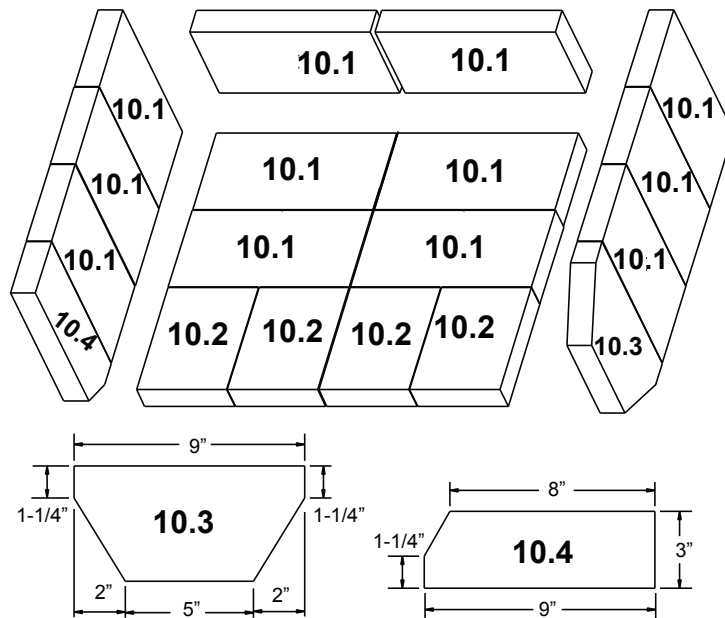

Stocked at Depot

ITEM	DESCRIPTION	COMMENTS	PART NUMBER	
1	Air Channel, Convection w/Bracket (Retain Original SN Label)		SRV7033-144	
2	Air Supply Back		SRV7033-134	
3	Flue Collar		SRV7000-302	Y
4	Panel Assembly, Side, Left		SRV7033-019	
5	Rear Channel Assembly		SRV7033-002	Y
6	Tube Support Rack		SRV7033-148	
7	Brick Retainer		SRV7033-149	
8	Ceramic Fiber Blanket, 1/2" Thick (19" W x 13-3/4" H)		832-3390	Y
9	Baffle Board - 9-1/2 in W x 13-3/4 in H	Pkg of 2	SRV7033-209	Y

10 Brick Set

10	Brick Assembly - Complete Set	Pkg of 18	SRV7033-006	
10.1	Brick, 9 x 4-1/2 x 1-1/4"	Qty. 12 Req.		
10.2	Brick, 6 x 4-1/2 x 1-1/4"	Qty. 4 Req.		
10.3	Brick, 9 x 4-1/2 x 1-1/4" w/angles, see diagram	Qty. 1 Req.		
10.4	Brick, 9 x 3 x 1-1/4" w/angle, see diagram	Qty. 1 Req.		
	Brick, Uncut	Pkg of 1	832-0550	
		Pkg of 6	832-3040	
11	Panel Assembly, Side, Right		SRV7033-017	
12	Tube Channel Top - Tube Channel Access Cover		SRV7033-237	
13	Tube, Channel Assembly	Manifold Tubes	SRV7033-023	Y