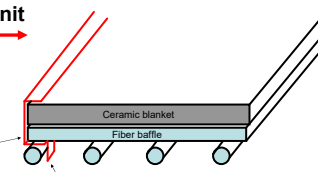

5 Brick Set

5	Brick Assembly - Complete Set	Pkg of 18	SRV7033-006	
5.1	Brick, 9 x 4-1/2 x 1-1/4" (Qty. 12 Req.)	Pkg of 1	832-0550	
		Pkg of 6	832-3040	
5.2	Brick, 6 x 4-1/2 x 1-1/4"	Qty. 4 Req.	SRV7128-002	
5.3	Brick, 9 x 4-1/2 x 1-1/4" w/angles, see diagram	Qty. 1 Req.	SRV7128-805	
5.4	Brick, 9 x 3 x 1-1/4" w/angle, see diagram	Qty. 1 Req.	SRV7128-617	
6	Rear Channel Assembly		SRV7033-002	Y
7	Ceramic Fiber Blanket, 1/2" Thick (19" W x 13-3/4" H)		832-3390	Y
8	Baffle Board - 9-1/2 in W x 13-3/4 in H	Pkg of 2	SRV7033-209	Y
9	Tube Support Rack		SRV7033-148	
10	Brick Retainer		SRV7033-149	

#11 Baffle Protection Channel

Side view

Front, looking into unit

Baffle protection Channel sits in between Front tube and Fiber baffle.

This tab sits behind the front tube.

11	Baffle Protection channel		SRV7033-298
----	---------------------------	--	-------------