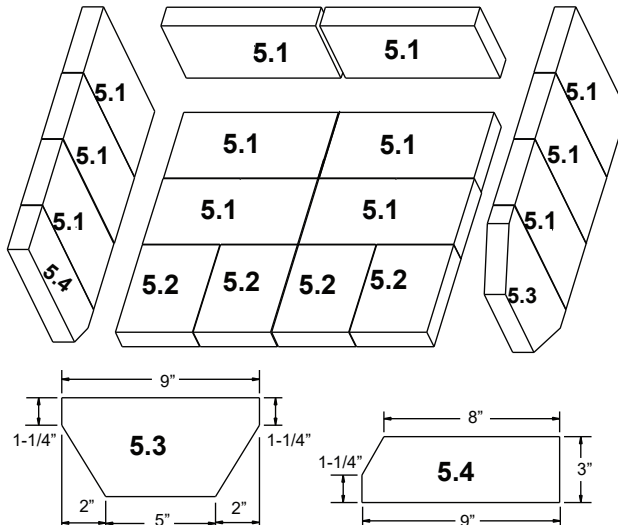

IMPORTANT: THIS IS DATED INFORMATION. Parts must be ordered from a dealer or distributor. **Hearth and Home Technologies does not sell directly to consumers.** Provide model number and serial number when requesting service parts from your dealer or distributor.

Stocked at Depot

ITEM	DESCRIPTION	COMMENTS	PART NUMBER	
1	Air Channel, Convection w/Bracket (Retain Original SN Label)		SRV7033-144	
2	Air Supply Back		SRV7033-134	
3	Flue Collar		SRV7000-302	Y
4	Panel Assembly, Side, Left		SRV7033-019	

5 Brick Set

5	Brick Assembly - Complete Set	Pkg of 18	SRV7033-006	
5.1	Brick, 9 x 4-1/2 x 1-1/4" (Qty. 12 Req.)	Pkg of 1	832-0550	
		Pkg of 6	832-3040	
5.2	Brick, 6 x 4-1/2 x 1-1/4"	Qty. 4 Req.	SRV7128-002	
5.3	Brick, 9 x 4-1/2 x 1-1/4" w/angles, see diagram	Qty. 1 Req.	SRV7128-805	
5.4	Brick, 9 x 3 x 1-1/4" w/angle, see diagram	Qty. 1 Req.	SRV7128-617	
6	Rear Channel Assembly		SRV7033-002	Y
7	Ceramic Fiber Blanket, 1/2" Thick (19" W x 13-3/4" H)		832-3390	Y
8	Baffle Board - 9-1/2 in W x 13-3/4 in H	Pkg of 2	SRV7033-209	Y
9	Tube Support Rack		SRV7033-148	
10	Brick Retainer		SRV7033-149	

#11 Baffle Protection Channel

Side view

Front, looking into unit

Baffle protection Channel sits in between Front tube and Fiber baffle.

This tab sits behind the front tube.