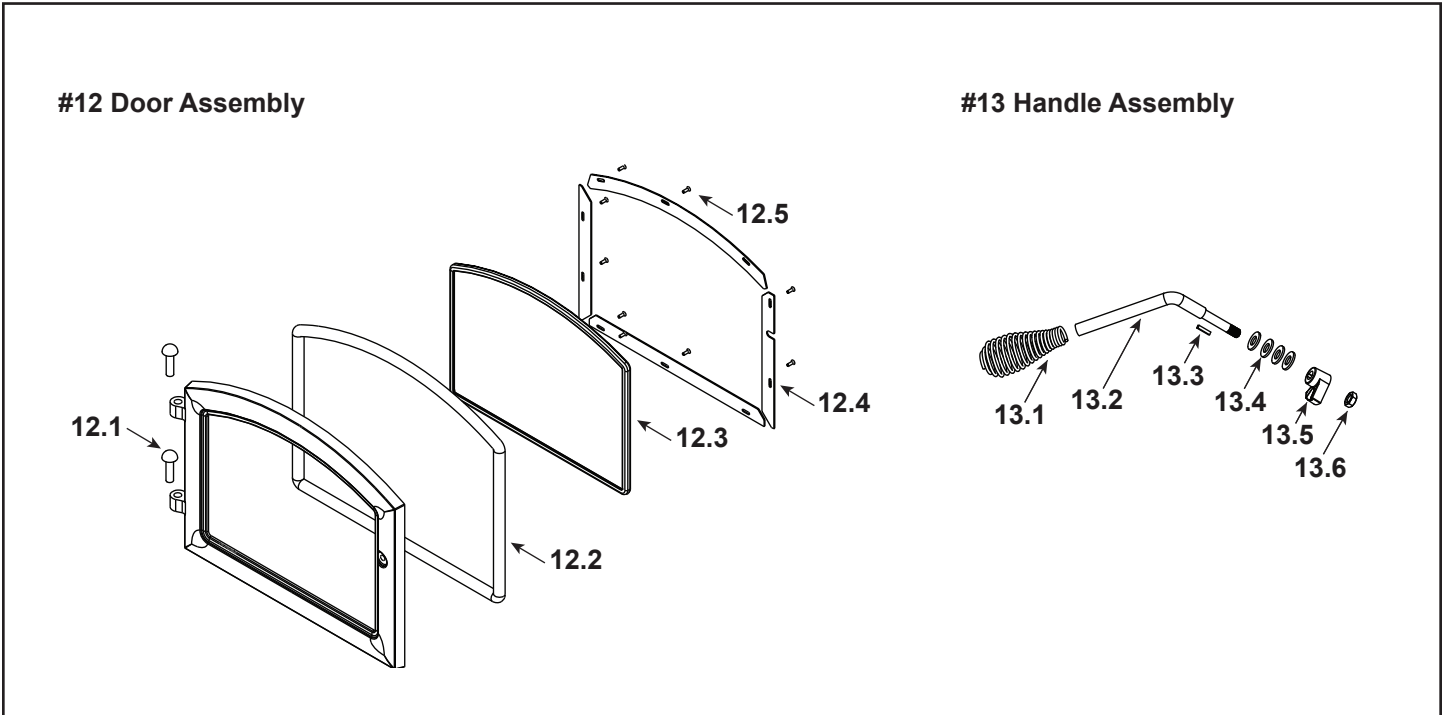

IMPORTANT: THIS IS DATED INFORMATION. Parts must be ordered from a dealer or distributor. **Hearth and Home Technologies does not sell directly to consumers.** Provide model number and serial number when requesting service parts from your dealer or distributor.

Stocked at Depot

ITEM	DESCRIPTION	COMMENTS	PART NUMBER	
12	Door Assembly	Black	DR-31/43BK-FH	Y
		Nickel	DR-31/43NL-FH	Y
12.1	Hinge Pins, 1/2"	Black	7000-606/2	Y
		Nickel	SRV430-5320	
12.2	Rope, Door, 3/4" x 84" - Field cut to Size	7 Ft Length	832-1680	Y
12.3	Door Glass Assembly - 15-1/2" W x 13-3/8" H		SRV7000-012	Y
	Gasket, Glass Tape - Field cut to Size	5 Ft Length	832-0460	Y
12.4	Glass Frame Set		832-0350	
12.5	Screw, Flat Head Philips 8-32 x 1/2	Pkg of 12	220-0490/12	Y
13	Door Handle Assembly		832-0540	
13.1	Handle, Spring	Black	SRV7000-613	Y
		Nickel	250-8330	Y
13.2	Door Handle, Formed		SRV430-1131	Y
13.3	Key, Cam Latch		SRV430-1151	
13.4	Washer, SAE, 3/8	Pkg of 3	832-0990	Y
13.5	Cam Latch		SRV430-1141	
13.6	Nut, Locking Door Handle	Pkg of 24	226-0100/24	Y
	Component Pack: (Spring Handles(1) 1/2" & (2) 1/4", 2 Hinge Pins, & Quadra-Fire Logo)	Nickel	436-5360	

Additional service part numbers appear on following page.