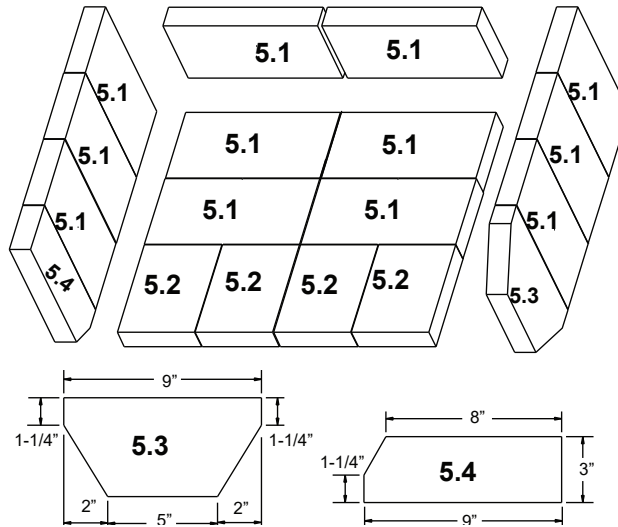

IMPORTANT: THIS IS DATED INFORMATION. Parts must be ordered from a dealer or distributor. **Hearth and Home Technologies does not sell directly to consumers.** Provide model number and serial number when requesting service parts from your dealer or distributor.

Stocked at Depot

ITEM	DESCRIPTION	COMMENTS	PART NUMBER	
1	Air Channel, Convection w/Bracket (Retain Original SN Label)		SRV7033-144	
2	Air Supply Back		SRV7033-134	
3	Flue Collar		SRV7000-302	Y
4	Panel Assembly, Side, Left		SRV7033-019	

5 Brick Set

5	Brick Assembly - Complete Set	Pkg of 18	SRV7033-006	
5.1	Brick, 9 x 4-1/2 x 1-1/4" (Qty. 12 Req.)	Pkg of 1	832-0550	
		Pkg of 6	832-3040	
5.2	Brick, 6 x 4-1/2 x 1-1/4"	Qty. 4 Req.	SRV7128-002	
5.3	Brick, 9 x 4-1/2 x 1-1/4" w/angles, see diagram	Qty. 1 Req.	SRV7128-805	
5.4	Brick, 9 x 3 x 1-1/4" w/angle, see diagram	Qty. 1 Req.	SRV7128-617	
6	Rear Channel Assembly		SRV7033-002	Y
7	Ceramic Fiber Blanket, 1/2" Thick (19" W x 13-3/4" H)		832-3390	Y
8	Baffle Board - 9-1/2 in W x 13-3/4 in H	Pkg of 2	SRV7033-209	Y
9	Tube Support Rack		SRV7033-148	
10	Brick Retainer		SRV7033-149	

#11 Baffle Protection Channel

Side view

Front, looking into unit

Baffle protection Channel sits in between Front tube and Fiber baffle.

This tab sits behind the front tube.