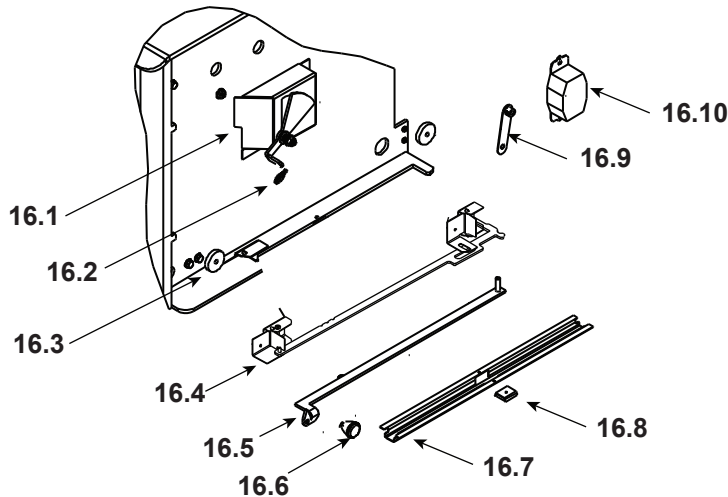

IMPORTANT: THIS IS DATED INFORMATION. Parts must be ordered from a dealer or distributor. **Hearth and Home Technologies does not sell directly to consumers.** Provide model number and serial number when requesting service parts from your dealer or distributor.

**Stocked
at Depot**

ITEM	DESCRIPTION	COMMENTS	PART NUMBER
14	Pedestal Riser		SRV7033-207
15	Pedestal Base		SRV7033-163
	Logo, Quad Black	Pkg of 10	7000-649/10

#16 Burn Rate Controls & Associated Parts

16.1	Burn Rate Control Assembly		SRV7033-033	Y
16.2	Spring Handle, 1/4", Black		SRV7000-614	Y
16.3	Door Gasket - Front & Rear Air Timer Doors		7033-282	Y
16.4	Timer Air Control Assembly		SRV7033-052	Y
	Rear Air Door Assembly		SRV7033-024	Y
16.5	Rear Air Control Arm Assembly		SRV7033-035	Y
16.6	Start-Up Control Knob		SRV7000-343	
16.7	Air Control Rod Guide		SRV7033-210	
16.8	Latch, Magnet	For Air Control	SRV229-0631	
16.9	Timer Arm Assembly		SRV7033-034	Y
16.10	Timer (Only) Replacement Assembly		SRV480-1940	Y
17	Panel Assembly, Side, Right		SRV7033-017	
18	Tube Channel Top - Tube Channel Access Cover		SRV7033-237	
19	Tube, Channel Assembly	Manifold Tubes	SRV7033-023	Y
	Gasket, Manifold	Pkg of 4	7038-168/4	Y
	Component Pack (Includes Touch-Up Paint, Spring Handles (1) 1/2" and (2) 1/4", Trimount Plug, Owners Manual and Warranty Card).	Black & Gold Trim	SRV7033-075	
	Paint Touch-Up		3-42-19905	
	Plug, Trimount, .250"	Pkg of 24	229-0880/24	Y

Additional service part numbers appear on following page.