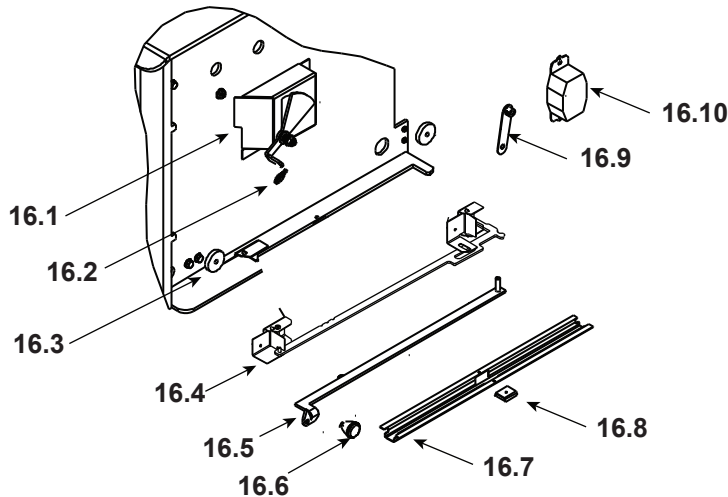

Beginning Manufacturing Date: June 2017
Ending Manufacturing Date: Active

IMPORTANT: THIS IS DATED INFORMATION. Parts must be ordered from a dealer or distributor. **Hearth and Home Technologies does not sell directly to consumers.** Provide model number and serial number when requesting service parts from your dealer or distributor.

**Stocked
at Depot**

ITEM	DESCRIPTION	COMMENTS	PART NUMBER
14	Pedestal Riser		SRV7033-207
15	Pedestal Base		SRV7033-163
	Logo, Quad Black	Pkg of 10	7000-649/10

#16 Burn Rate Controls & Associated Parts

16.1	Burn Rate Control Assembly		SRV7033-033	Y
16.2	Spring Handle, 1/4", Black		SRV7000-614	Y
16.3	Door Gasket - Front & Rear Air Timer Doors		7033-282	Y
16.4	Timer Air Control Assembly		SRV7033-052	Y
	Rear Air Door Assembly		SRV7033-024	Y
16.5	Rear Air Control Arm Assembly		SRV7033-035	Y
16.6	Start-Up Control Knob		SRV7000-343	
16.7	Air Control Rod Guide		SRV7033-210	
16.8	Latch, Magnet	For Air Control	SRV229-0631	
16.9	Timer Arm Assembly		SRV7033-034	Y
16.10	Timer (Only) Replacement Assembly		SRV480-1940	Y
17	Panel Assembly, Side, Right		SRV7033-017	
18	Tube Channel Top - Tube Channel Access Cover		SRV7033-237	
19	Tube, Channel Assembly	Manifold Tubes	SRV7033-023	Y
	Gasket, Manifold	Pkg of 4	7038-168/4	Y
	Component Pack (Includes Touch-Up Paint, Spring Handles (1) 1/2" and (2) 1/4", Trimount Plug, Owners Manual and Warranty Card).	Black & Gold Trim	SRV7033-075	
	Paint Touch-Up		3-42-19905	
	Plug, Trimount, .250"	Pkg of 24	229-0880/24	Y

Additional service part numbers appear on following page.