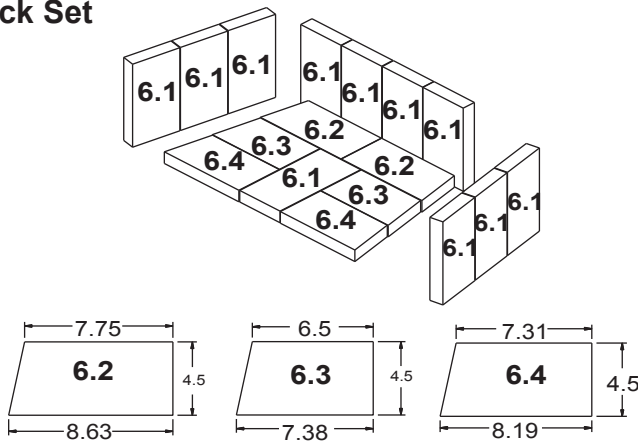

Beginning Manufacturing Date: Nov. 2009
Ending Manufacturing Date: Active

IMPORTANT: THIS IS DATED INFORMATION. Parts must be ordered from a dealer or distributor. **Hearth and Home Technologies does not sell directly to consumers.** Provide model number and serial number when requesting service parts from your dealer or distributor.

Stocked at Depot

ITEM	DESCRIPTION	COMMENTS	PART NUMBER	
1	Flue Attach Ring		SRV7044-154	
2	Gasket, Flue Collar		SRV7044-194	
3	Chimney Ring Attach		SRV7044-181	
4	Top Front Bracket		SRV7046-141	
5	Brick Retainer/Tube Support		SRV7046-123	Y

#6 Brick Set