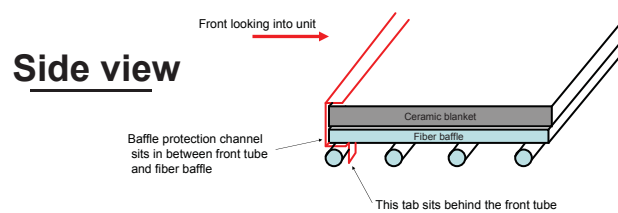

IMPORTANT: THIS IS DATED INFORMATION. Parts must be ordered from a dealer or distributor. **Hearth and Home Technologies does not sell directly to consumers.** Provide model number and serial number when requesting service parts from your dealer or distributor.

**Stocked
at Depot**

ITEM	DESCRIPTION	COMMENTS	PART NUMBER	
13	Top Front Assembly		SRV7046-011	
14	Tube Channel Assembly		SRV7046-004	Y

Baffle Protection Channel

15	Baffle Protection Channel		SRV7046-165	Y
16	Baffle Board	Pkg of 2	SRV7046-119	Y
17	Ceramic Fiber Blanket, 1/2" Thick		832-3390	Y
18	Combustion Cover Bottom		SRV7046-144	
19	Combustion Air Assembly		SRV7046-009	Y
	Timer Control Arm Assembly		SRV7044-002	Y
	Knob	Pkg of 2	32284/2	Y
	Timer (Only) Replacement Assembly		SRV480-1940	Y
20	Timer Door Assembly		SRV7044-020	Y
	Door Gasket, ACC Timer		7033-282	Y
21	Burn Rate Control Assembly		SRV7046-007	Y
	Knob	Pkg of 2	32284/2	Y
	Rear Air Control Arm Assembly		SRV7044-003	Y
22	Combustion Cover Assembly		SRV7046-019	
	Outside Air Cover Plate		SRV7044-217	
23	Tube Channel Base Cover		SRV7046-125	
24	Tube Channel Base		SRV7046-115	
25	Leg Extension Left/Right		SRV7046-170	
26	Convection Back		SRV7046-129	
	Component Pack		SRV7046-012	
	Leg Extension Left/Right		SRV7046-170	
	Paint Touch-Up, 4 oz		812-0910	
	Gasket, Manifold	Pkg of 4	7038-168/4	Y

Additional service part numbers appear on following page.