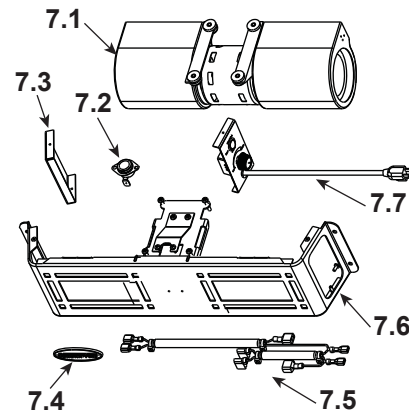

#7 Blower Housing

6	Brick Set		BRICK-7046	
6.1	Brick, 9 x 4.5 x 1.25"	Qty. 11 Req		
6.2	Brick, 8.63 x 4.5 x 1.25" Angle Cut (see diagram)	Qty. 2 Req		
6.3	Brick, 7.38 x 4.5 x 1.25" Angle Cut (see diagram)	Qty. 2 Req		
6.4	Brick, 8.19 x 4.5 x 1.25" Angle Cut (see diagram)	Qty. 2 Req		
	Brick, Uncut	Pkg of 1	832-0550	
		Pkg of 6	832-3040	
7	Blower Housing Assembly		SRV7046-003	
7.1	Blower Replacement		SRV7044-210	Y
7.2	Snap Disc, # 1, Convection Blower		SRV230-0470	Y
7.3	Filler Plate		SRV7046-180	
7.4	Logo, Quadra-Fire	Pkg of 10	7000-649/10	
7.5	Wire Harness		SRV7046-184	Y
7.6	Blower Housing		SRV7046-110	
7.7	Blower Control Panel		SRV7046-023	Y
	Blower Cord Only		832-2410	Y
	Blower Screen		SRV7046-163	
	Knob, Speed Control		200-2041	Y
	Rocker Switch (Round)		SRV7000-515	Y
	Snap Disc Mount Bracket		SRV7046-187	
	Speed Control Only (Rheostat)		842-0370	Y

Additional service part numbers appear on following page.