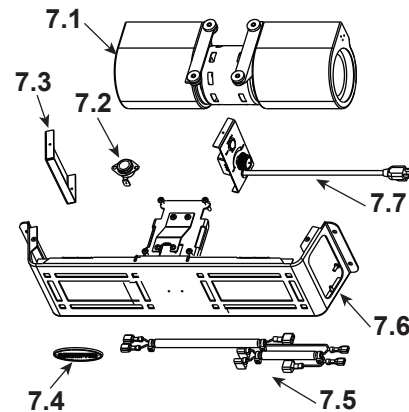

#7 Blower Housing

6	Brick Set		BRICK-7046	
6.1	Brick, 9 x 4.5 x 1.25"	Qty. 11 Req		
6.2	Brick, 8.63 x 4.5 x 1.25" Angle Cut (see diagram)	Qty. 2 Req		
6.3	Brick, 7.38 x 4.5 x 1.25" Angle Cut (see diagram)	Qty. 2 Req		
6.4	Brick, 8.19 x 4.5 x 1.25" Angle Cut (see diagram)	Qty. 2 Req		
	Brick, Uncut	Pkg of 1	832-0550	
		Pkg of 6	832-3040	
7	Blower Housing Assembly		SRV7046-003	
7.1	Blower Replacement		SRV7044-210	Y
7.2	Snap Disc, # 1, Convection Blower		SRV230-0470	Y
7.3	Filler Plate		SRV7046-180	
7.4	Logo, Quadra-Fire	Pkg of 10	7000-649/10	
7.5	Wire Harness		SRV7046-184	Y
7.6	Blower Housing		SRV7046-110	
7.7	Blower Control Panel		SRV7046-023	Y
	Blower Cord Only		832-2410	Y
	Blower Screen		SRV7046-163	
	Knob, Speed Control		200-2041	Y
	Rocker Switch (Round)		SRV7000-515	Y
	Snap Disc Mount Bracket		SRV7046-187	
	Speed Control Only (Rheostat)		842-0370	Y

Additional service part numbers appear on following page.