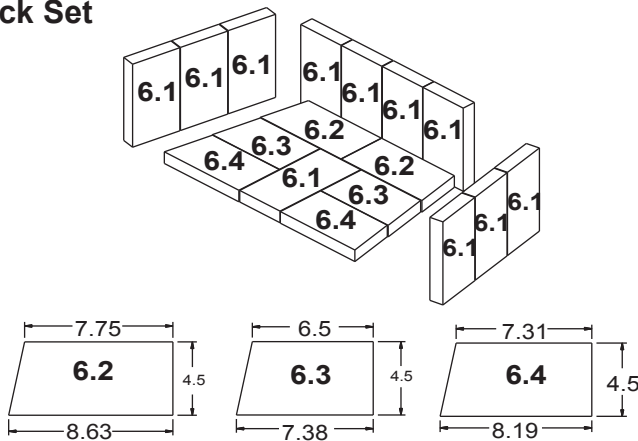

Beginning Manufacturing Date: Nov. 2009
Ending Manufacturing Date: Feb 2020

IMPORTANT: THIS IS DATED INFORMATION. Parts must be ordered from a dealer or distributor. **Hearth and Home Technologies does not sell directly to consumers.** Provide model number and serial number when requesting service parts from your dealer or distributor.

Stocked
at Depot

ITEM	DESCRIPTION	COMMENTS	PART NUMBER	
1	Flue Attach Ring		SRV7044-154	
2	Gasket, Flue Collar		SRV7044-194	
3	Chimney Ring Attach		SRV7044-181	
4	Top Front Bracket		SRV7046-141	
5	Brick Retainer/Tube Support		SRV7046-123	Y

#6 Brick Set