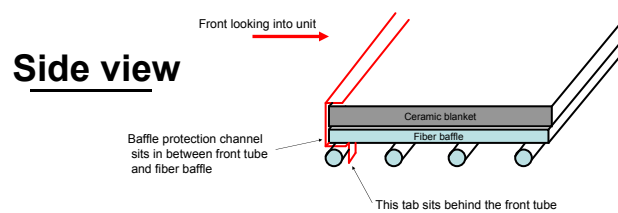

Beginning Manufacturing Date: Nov. 2009
Ending Manufacturing Date: Feb 2020

IMPORTANT: THIS IS DATED INFORMATION. Parts must be ordered from a dealer or distributor. **Hearth and Home Technologies does not sell directly to consumers.** Provide model number and serial number when requesting service parts from your dealer or distributor.

**Stocked
at Depot**

ITEM	DESCRIPTION	COMMENTS	PART NUMBER	
13	Top Front Assembly		SRV7046-011	
14	Tube Channel Assembly		SRV7046-004	Y

Baffle Protection Channel

15	Baffle Protection Channel		SRV7046-165	Y
16	Baffle Board	Pkg of 2	SRV7046-119	Y
17	Ceramic Fiber Blanket, 1/2" Thick		832-3390	Y
18	Combustion Cover Bottom		SRV7046-144	
19	Combustion Air Assembly		SRV7046-009	Y
	Timer Control Arm Assembly		SRV7044-002	Y
	Knob	Pkg of 2	32284/2	Y
	Timer (Only) Replacement Assembly		SRV480-1940	Y
20	Timer Door Assembly		SRV7044-020	Y
	Door Gasket, ACC Timer		7033-282	Y
21	Burn Rate Control Assembly		SRV7046-007	Y
	Knob	Pkg of 2	32284/2	Y
	Rear Air Control Arm Assembly		SRV7044-003	Y
22	Combustion Cover Assembly		SRV7046-019	
	Outside Air Cover Plate		SRV7044-217	
23	Tube Channel Base Cover		SRV7046-125	
24	Tube Channel Base		SRV7046-115	
25	Leg Extension Left/Right		SRV7046-170	
26	Convection Back		SRV7046-129	
	Component Pack	No longer available	SRV7046-012	
	Leg Extension Left/Right		SRV7046-170	
	Paint Touch-Up, 4 oz		812-0910	
	Gasket, Manifold	Pkg of 4	7038-168/4	Y

Additional service part numbers appear on following page.