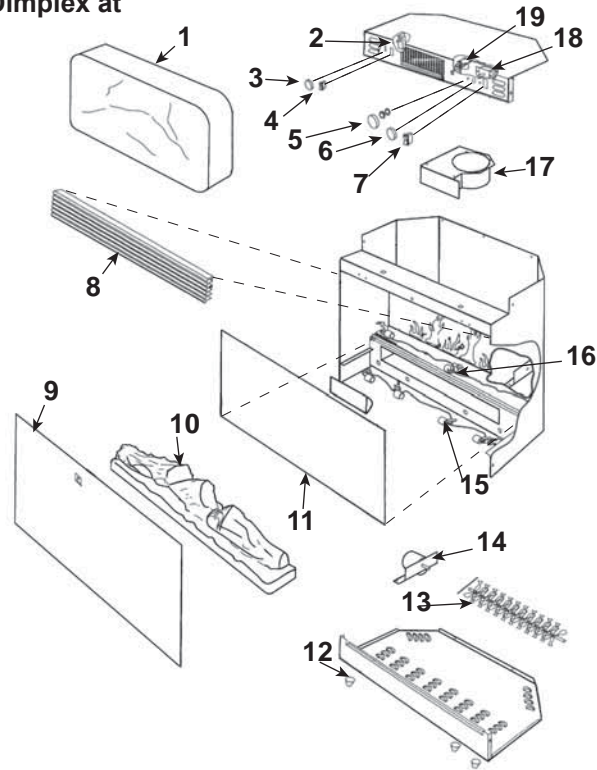

For replacement parts, please contact Dimplex at
1-800-668-6663 (Customer Service) or
1-888-346-7539 (Tech support)

IMPORTANT: THIS IS DATED INFORMATION. When requesting service or replacement parts for your appliance please provide model number and serial number. All parts listed in this manual may be ordered from an authorized dealer.

ITEM	DESCRIPTION	COMMENTS	PART NUMBER
1	Flame Projection Panel		0437970100RP
2	Thermostat		2300150100RP
3	Thermostat Knob		8800000300RP
4	Heater ON/OFF Switch		2800070200RP
5	Flame Speed Knob		8800000200RP
6	Light Dimmer Knob		8800000100RP
7	Power ON/ OFF Switch		2800070100RP
8	Grill		6900080159RP
9	Glass		6900100500RP
10	Log Set		0437960100RP
11	Mirror		6900100300RP
12	Support Foot	Qty. 4 req.	8800090100RP
13	Reflector Rotisserie		6900190400RP
14	D.C. Motor		2000150100RP
15	Light Harness, Lower		2500090100RP
16	Light Harness, Upper		2500080100RP
17	Heater Assembly		2200290400RP
18	Light Dimmer		2800020100RP
19	Flame Speed Control		3222180300RP