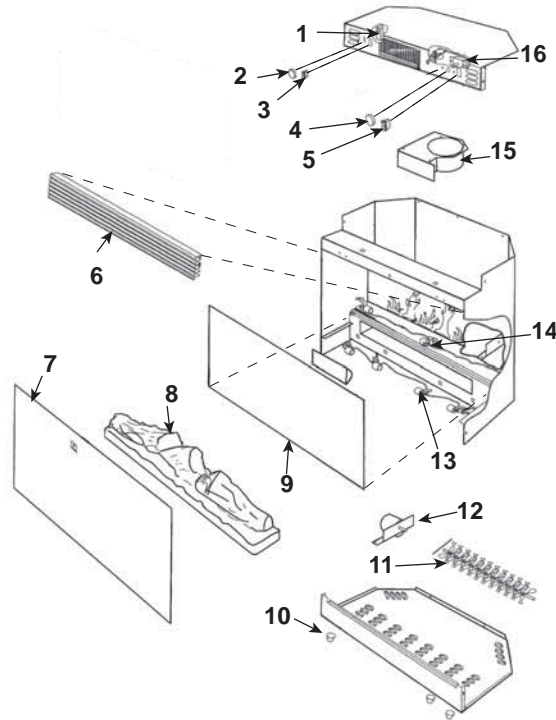

For replacement parts, please contact Dimplex at
1-800-668-6663 (Customer Service) or
1-888-346-7539 (Tech support)

IMPORTANT: THIS IS DATED INFORMATION. When requesting service or replacement parts for your appliance please provide model number and serial number. All parts listed in this manual may be ordered from an authorized dealer.

ITEM	DESCRIPTION	COMMENTS*	PART NUMBER
1	Thermostat		2300150100RP
2	Thermostat Knob		8800000300RP
3	Heater ON/OFF Switch	Mod A, B, None	2800070100RP
		Mod C	2800070200RP
4	Light Dimmer Knob		8800000100RP
5	Power ON/ OFF Switch		2800040100RP
6	Grill		6900080159RP
7	Glass		6900100500RP
8	Log Set		0437880200RP
9	Mirror		6900100300RP
10	Support Foot	Qty. 4 req.	8800090100RP
11	Reflector Rotisserie		6900190300RP
12	A.C. Motor		6900360100RP
13	Light Harness, Lower		2500090100RP
14	Light Harness, Upper		2500080100RP
15	Heater Assembly	No longer available	2200290600RP
16	Light Dimmer		2800020100RP

* When ordering replacement parts for your electric appliance it is important to verify the Mod of the appliance (e.g. Mod "A", Mod "B", Mod "C" or None) to ensure you receive the correct parts.