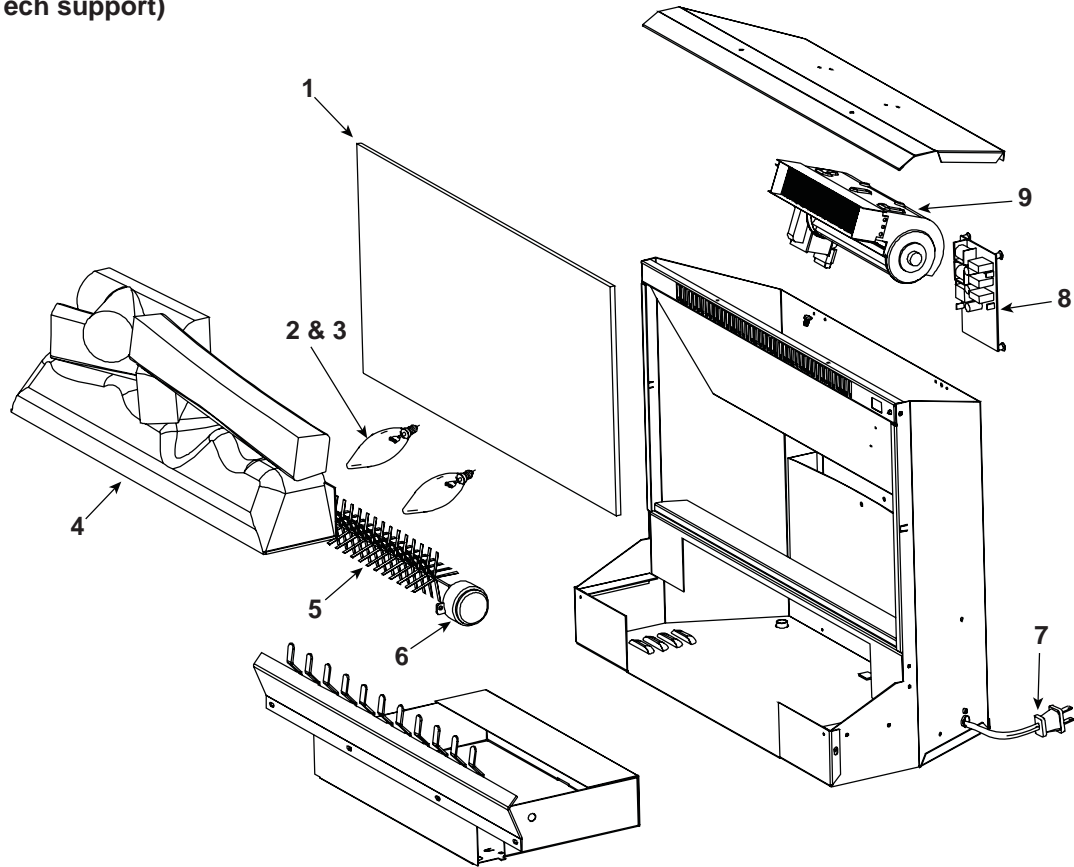

For replacement parts, please contact Dimplex at
1-800-668-6663 (Customer Service) or
1-888-346-7539 (Tech support)

IMPORTANT: THIS IS DATED INFORMATION. When requesting service or replacement parts for your appliance please provide model number and serial number. All parts listed in this manual may be ordered from an authorized dealer.

ITEM	DESCRIPTION	COMMENTS	PART NUMBER
1	Mirror		5900170100RP
2	Bulb, 60W 120V		***
3	Lampholder 120V 2 Sockets		2500140100RP
4	Log Set		0438200200RP
5	Reflector Assembly		5900080600RP
6	Flicker Motor		2000140500RP
7	Cord Set 120V		4100040200RP
8	Remote Control		3000210100RP
9	Blower/Heater Assembly		2000230100RP
	Transmitter		3000210300RP

***

Use Sylvania light bulbs item # SL13460 that can be ordered via the website www.lite-house.com or by calling Van-O-Lite 1-800-838-0977. You can also buy replacement bulbs at most hardware stores and home centers: clear chandelier or Cande-labra bulbs with an E-12 (Small) socket base, 60 watt rating. Ex. GE 60BC or Phillips 60CTC.