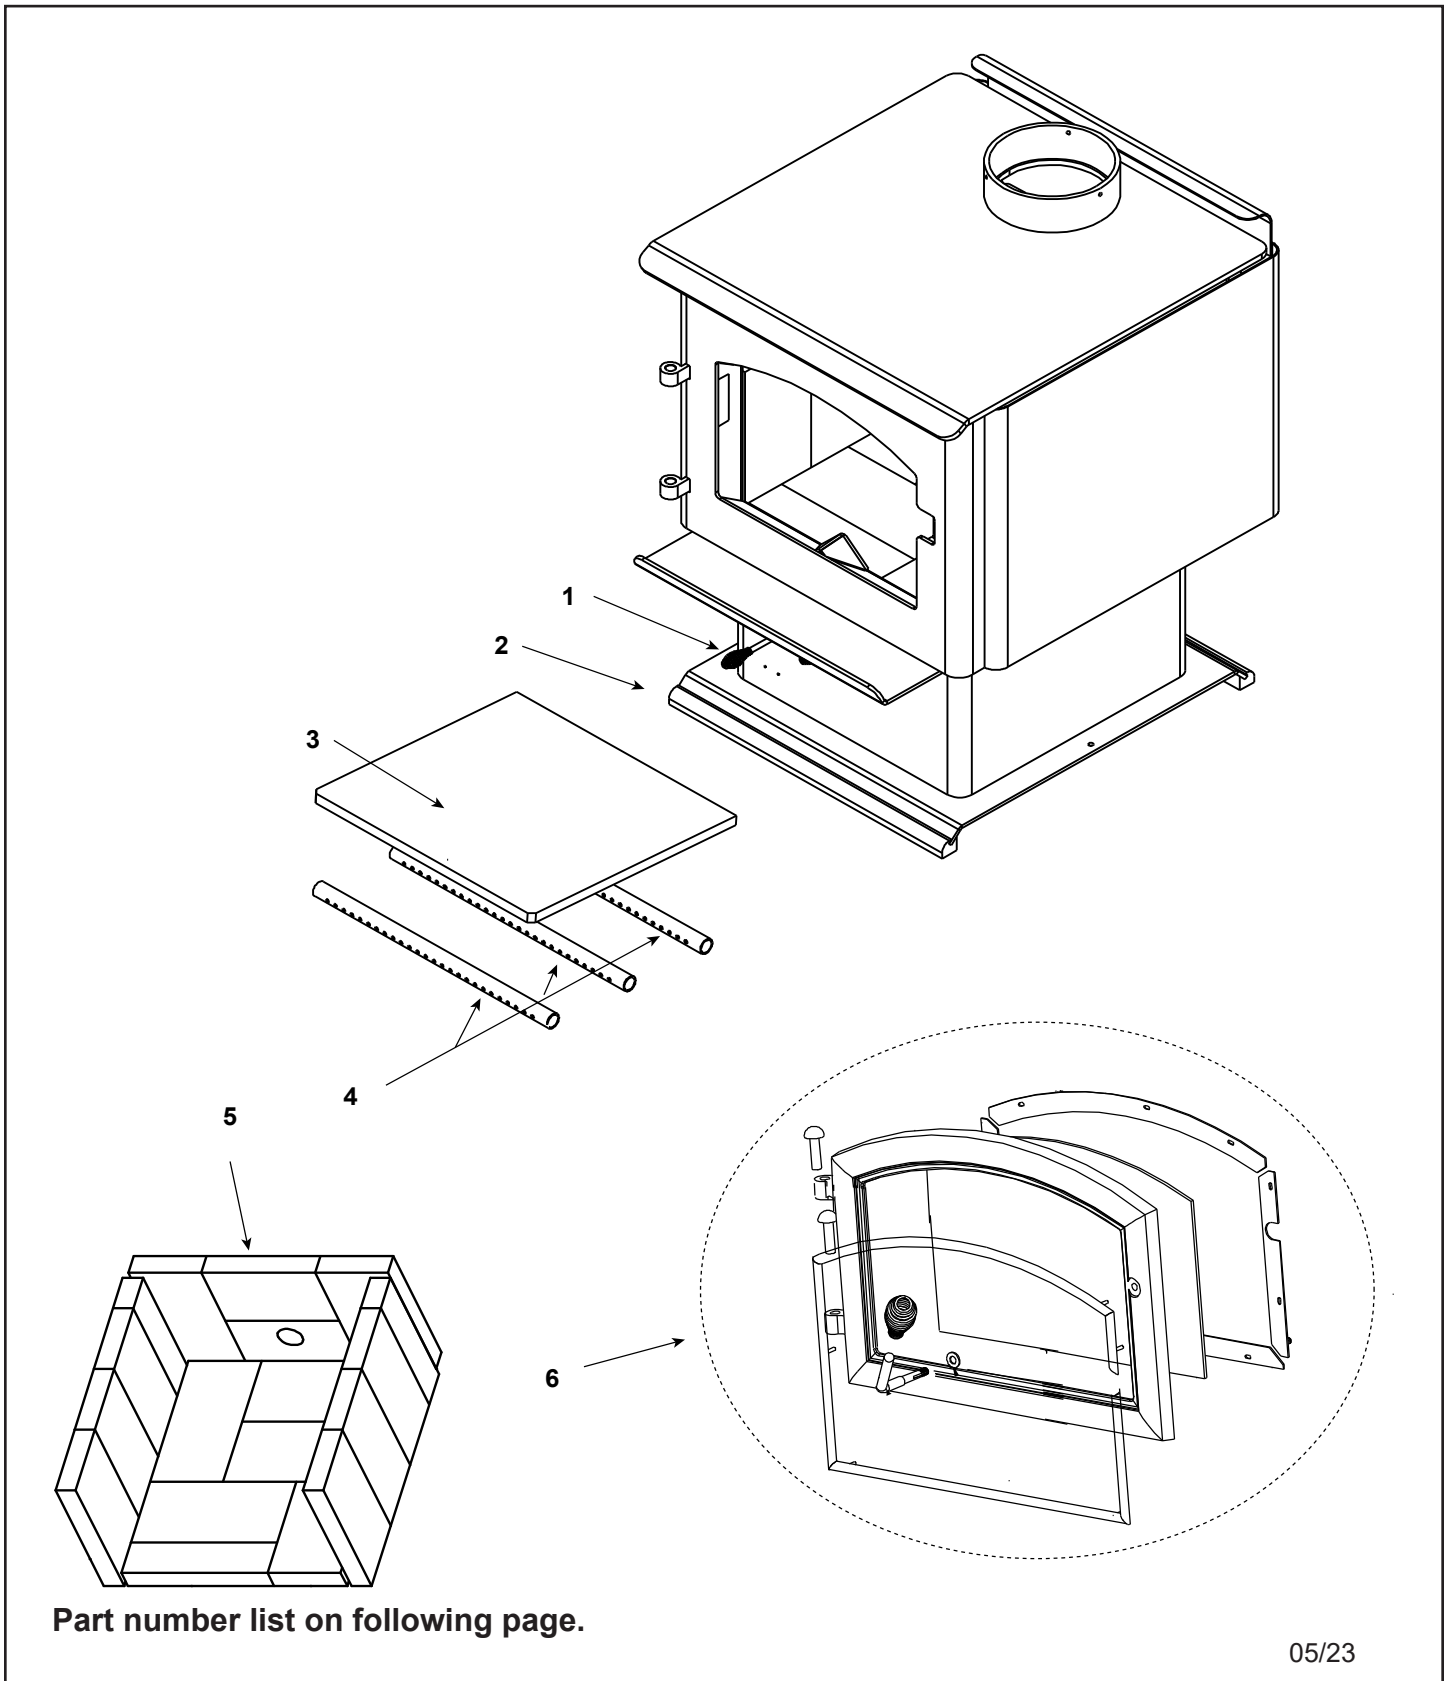

820-0680 (Black Door), 21M-GT (Gold Trim Door), 21M-NT (Nickel Trim Door)

Part number list on following page.

Beginning Manufacturing Date: Jan. 2002
Ending Manufacturing Date: June 2007

IMPORTANT: THIS IS DATED INFORMATION. Parts must be ordered from a dealer or distributor. **Hearth and Home Technologies does not sell directly to consumers.** Provide model number and serial number when requesting service parts from your dealer or distributor.

Stocked at Depot

ITEM	DESCRIPTION	COMMENTS	PART NUMBER	
1	Spring Handle, 1/4"	Gold	832-0630	Y
		Nickel	250-8340	Y
2	Pedestal Trim	No longer available	473-0290	
3	Baffle Fiber, 21-Act	No longer available	831-2040	
4	Manifold Tube Set	No longer available	TUBES-21M	
	Manifold Clip/Screws	Pkg of 4	832-0661	Y