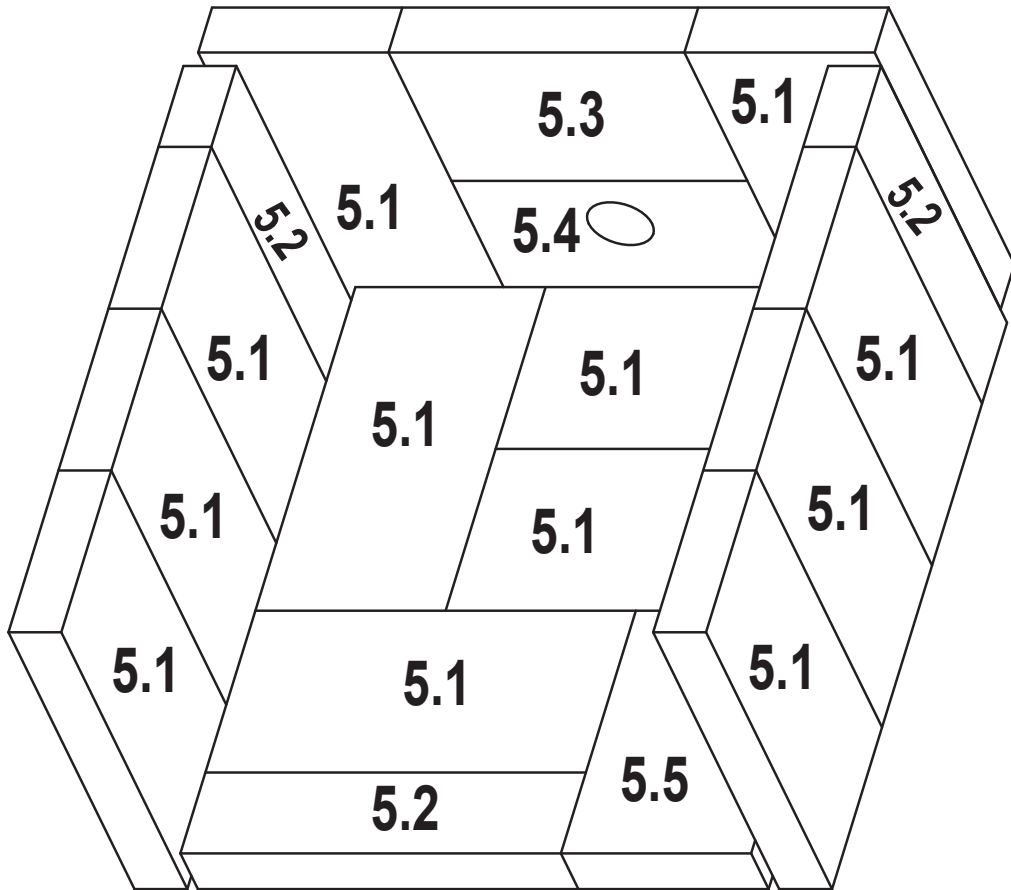

Beginning Manufacturing Date: Jan. 2002
Ending Manufacturing Date: June 2007

IMPORTANT: THIS IS DATED INFORMATION. Parts must be ordered from a dealer or distributor. **Hearth and Home Technologies does not sell directly to consumers.** Provide model number and serial number when requesting service parts from your dealer or distributor.

Stocked at Depot

ITEM	DESCRIPTION	COMMENTS	PART NUMBER	
1	Spring Handle, 1/4"	Gold	832-0630	Y
		Nickel	250-8340	Y
2	Pedestal Trim	No longer available	473-0290	
3	Baffle Fiber, 21-Act	No longer available	831-2040	
4	Manifold Tube Set	No longer available	TUBES-21M	
	Manifold Clip/Screws	Pkg of 4	832-0661	Y

#5 Brick Assembly

5	Brick Assembly - Complete Set	No longer available	831-1890	
5.1	Brick, 9.0" x 4-1/2" x 1-1/4"	Qty. 12 Req.		
5.2	Brick, 9.0" x 2-1/2" x 1-1/4"	Qty. 3 Req.		
5.3	Brick, 7.0" x 4-1/2" x 1-1/4"	Qty. 1 Req.		
5.4	Brick, 7.0" x 4-1/2" x 1-1/4" w/hole	No longer available	SRV473-0370	
5.5	Brick, 6-3/4" x 4-1/2" x 1-1/4"	Qty. 1 Req.		
	Brick, Uncut	Pkg of 1	832-0550	
		Pkg of 6	832-3040	

Additional service part numbers appear on following page.