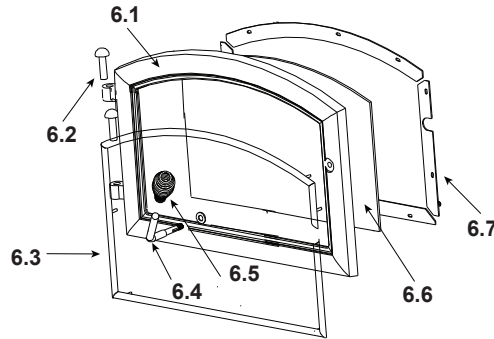

#6 Door Assembly

IMPORTANT: THIS IS DATED INFORMATION. Parts must be ordered from a dealer or distributor. **Hearth and Home Technologies does not sell directly to consumers.** Provide model number and serial number when requesting service parts from your dealer or distributor.

**Stocked
at Depot**

ITEM	DESCRIPTION	COMMENTS	PART NUMBER	
6.1	Door Assembly	No longer available	832-1082	
		No longer available	832-1902	
		No longer available	DR-21NL	
6.2	Hinge Pins, 1/2"	Gold	832-0250	
		Nickel	SRV430-5320	
6.3	Trim Ring	No longer available	430-2712	
		No longer available	430-5330	
6.4	Door Handle Only		SRV430-1131	
6.5	Spring Handle, 1/2"	Gold	832-0620	Y
		Nickel	250-8330	Y
6.6	Glass Assembly		SRV7000-013	Y
6.7	Glass Frame Set		GL-FRM-21M	
	Cam, Door Latch - Cam Unique to 2100 ACT		473-0400	
	Component Pack (Includes Gold Spring Handles (1) 1/2" & (2) 1/4", (2) Gold Hinge Pins, Quadra-Fire Logo)	For Black & Gold Door Assembly	SRV436-5350	
	Component Pack (Includes Nickel Spring Handles (1) 1/2" & (2) 1/4", 2 - Nickel Hinge Pins, QuadraFire Logo)	For Nickel Door Assembly	436-5360	
	Gasket, Glass Tape, 3/4 "		832-0460	Y
	Key, Cam Latch		SRV430-1151	
	Logo, Quadra-Fire	No longer available	200-3180	
		No longer available	200-3240	
	Nut, Keps Lock, 8-32	Pkg of 40	226-0060/40	Y
	Nut, Locking Door Handle	Pkg of 24	226-0100/24	Y
	Rope, Door, 3/4" X 84"		832-1680	Y
	Screw, Flat Head Philips 8-32 X 1/2		832-0860	
	Spring Handle, 1/4"	Gold	832-0630	Y
		Nickel	250-8340	Y
	Washer, Sae, 3/8	Pkg of 3	832-0990	Y

Additional service part numbers appear on following page.