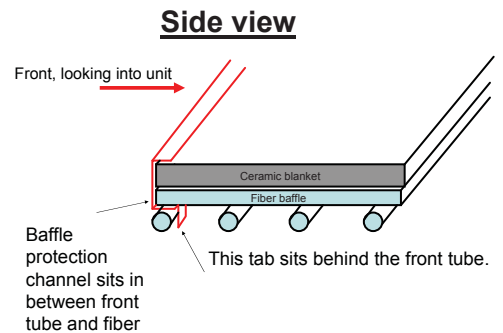

#18 Baffle Protection Channel

IMPORTANT: THIS IS DATED INFORMATION. When requesting service or replacement parts for your appliance please provide model number and serial number. All parts listed in this manual may be ordered from an authorized dealer.

Stocked at Depot

ITEM	DESCRIPTION	COMMENTS	PART NUMBER	
16.1	Burn Rate Control Assembly		7039-016	
16.2	Spring Handle, 1/4" Nickel	Pre SN 0070040260	250-8340	Y
	Spring Handle, 1/4" Gold		832-0630	Y
	Spring Handle, 1/4" Black	Post SN 0070040260	SRV7000-614	Y
16.3	Timer Air Control Assembly		SRV7039-015	Y
	Rear Air Door Assembly		7037-013	Y
16.4	Rear Air Control Arm Assembly		SRV7039-006	
16.5	Start-Up Control Knob		SRV7000-343	
16.6	Latch, Magnet - for Air Control		229-0631	
16.7	Air Control Rod Guide		7033-210	
16.8	Timer (Only) Replacement Assembly		SRV480-1940	Y
16.9	Timer Arm Assembly		7033-034	Y
16.10	Door Gasket - Front & Rear Air Timer Doors		7033-282	Y
17.1	Door Assembly	Black	SRV7039-008	
17.2	Hinge Pins, 1/2"	Gold	832-0250	
		Nickel	SRV430-5320	
		Black	7000-606/2	
17.3	Spring Handle, 1/2", Nickel	Pre SN 0070040260	250-8330	Y
	Spring Handle, 1/2", Gold		832-0620	Y
	Spring Handle, 1/2", Black	Post SN 0070040260	SRV7000-613	Y
17.4	Door Handle Only		SRV430-1131	
17.5	Glass Assembly - 14-1/8 in. W x 9-13/16 in. H		SRV7000-013	Y
17.6	Key, Cam Latch		SRV430-1151	
17.7	Cam Latch		SRV430-1141	
17.8	Nut, Locking Door Handle	Pkg of 24	226-0100/24	Y
17.9	Frame, Glass, Top		GL-FRM-21M	
18	Baffle Protection Channel		SRV7039-144	Y

Additional service part numbers appear on following page.