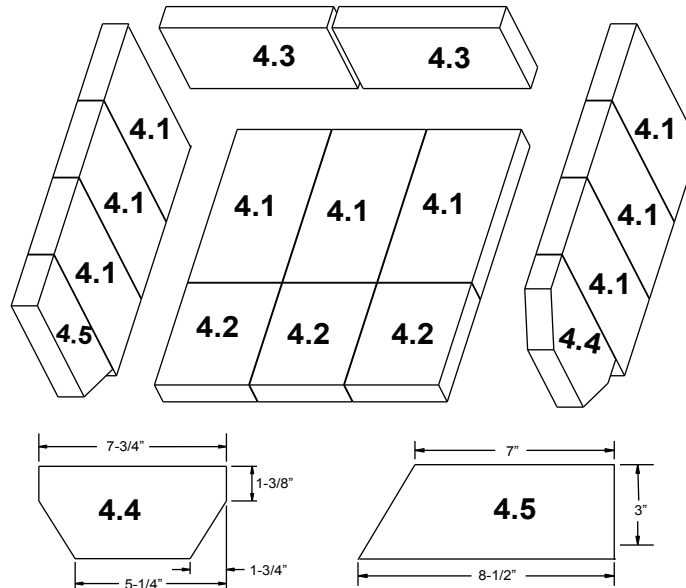

IMPORTANT: THIS IS DATED INFORMATION. When requesting service or replacement parts for your appliance please provide model number and serial number. All parts listed in this manual may be ordered from an authorized dealer.

**Stocked
at Depot**

ITEM	DESCRIPTION	COMMENTS	PART NUMBER	
1	Convection Air Channel - Retain Original Serial Number		SRV7039-107	
2	Flue Collar		SRV7000-302	Y
3	Panel Assembly, Side, Left		SRV7039-003	

#4 Brick Assembly

4	Brick Assembly - Complete Set		SRV7039-007	
4.1	Brick, 9 x 4-1/2 x 1-1/4"	Qty. 9 Req.		
4.2	Brick, 5 3/4 x 4-1/2 x 1-1/4"	Qty. 3 Req.		
4.3	Brick, 8 x 4-1/2 x 1-1/4"	Qty. 2 Req.		
4.4	Brick, see diagram	Qty. 1 Req.		
4.5	Brick, see diagram	Qty. 1 Req.		
	Brick, Uncut	Pkg of 1	832-0550	
		Pkg of 6	832-3040	
5	Tube Support Rack		SRV7039-108	
6	Brick Retainer		7033-149	
7	Ceramic Fiber Blanket, 1/2" Thick		832-3390	Y
8	Baffle Board, 8-1/8 in. W x 13 in. H	Pkg of 2	SRV7039-111	Y
9	Pedestal Riser		7033-207	
10	Pedestal Base		7033-163	
11	Strip, Oak Trim	No longer available	832-0560	
12	Rear Channel Assembly		SRV7039-001	
13	Tube Channel Assembly - Manifold Tubes		SRV7039-004	Y
14	Panel Assembly, Side, Right		SRV7039-002	
15	Tube Channel Top - Access Cover		SRV7039-114	
	Component Pack		7039-011	

Additional service part numbers appear on following page.