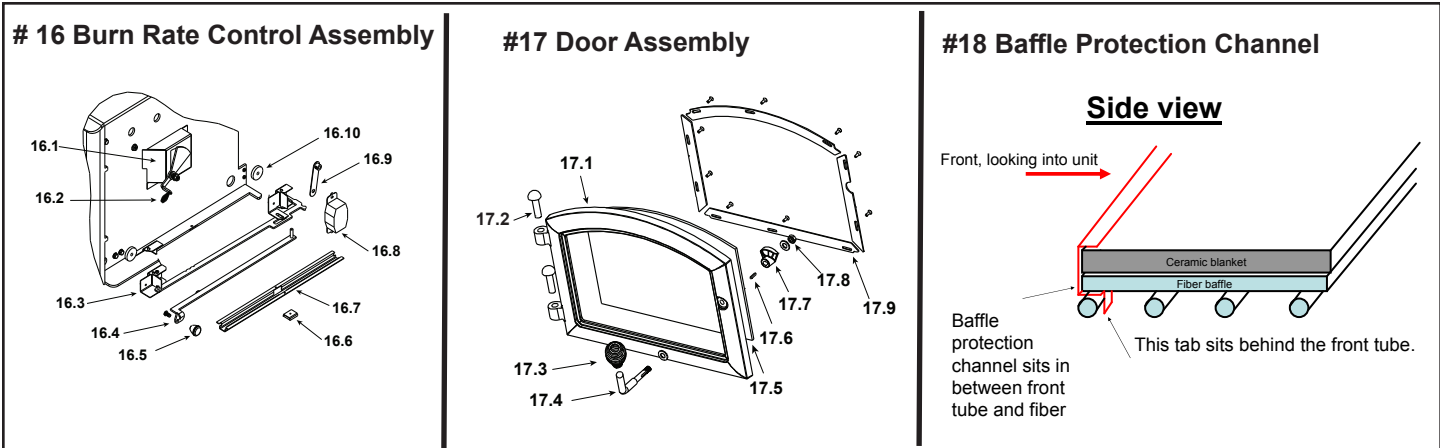

Beginning Manufacturing Date: July 2007
Ending Manufacturing Date: Feb 2020

IMPORTANT: THIS IS DATED INFORMATION. When requesting service or replacement parts for your appliance please provide model number and serial number. All parts listed in this manual may be ordered from an authorized dealer.

Stocked at Depot

ITEM	DESCRIPTION	COMMENTS	PART NUMBER	
16.1	Burn Rate Control Assembly		SRV7039-016	
16.2	Spring Handle, 1/4" Nickel	Pre SN 0070040260	250-8340	Y
	Spring Handle, 1/4" Gold		832-0630	Y
	Spring Handle, 1/4" Black	Post SN 0070040260	SRV7000-614	Y
16.3	Timer Air Control Assembly		SRV7039-015	Y
	Rear Air Door Assembly		SRV7037-013	Y
16.4	Rear Air Control Arm Assembly		SRV7039-006	
16.5	Start-Up Control Knob		SRV7000-343	
16.6	Latch, Magnet - for Air Control		SRV229-0631	
16.7	Air Control Rod Guide		SRV7033-210	
16.8	Timer (Only) Replacement Assembly		SRV480-1940	Y
16.9	Timer Arm Assembly		SRV7033-034	Y
16.10	Door Gasket - Front & Rear Air Timer Doors		7033-282	Y
17.1	Door Assembly	Black	SRV7039-008	
17.2	Hinge Pins, 1/2"	Gold	832-0250	
		Nickel	SRV430-5320	
		Black	7000-606/2	
17.3	Spring Handle, 1/2", Nickel	Pre SN 0070040260	250-8330	Y
	Spring Handle, 1/2", Gold		832-0620	Y
	Spring Handle, 1/2", Black	Post SN 0070040260	SRV7000-613	Y
17.4	Door Handle Only		SRV430-1131	
17.5	Glass Assembly - 14-1/8 in. W x 9-13/16 in. H		SRV7000-013	Y
17.6	Key, Cam Latch		SRV430-1151	
17.7	Cam Latch		SRV430-1141	
17.8	Nut, Locking Door Handle	Pkg of 24	226-0100/24	Y
17.9	Frame, Glass, Top		GL-FRM-21M	
18	Baffle Protection Channel		SRV7039-144	Y

Additional service part numbers appear on following page.