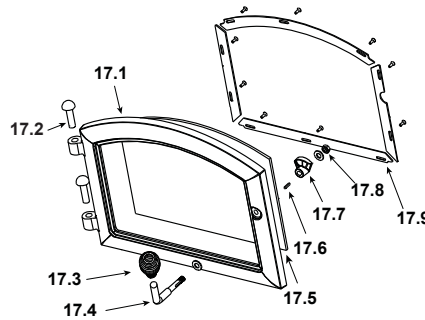

#17 Door Assembly