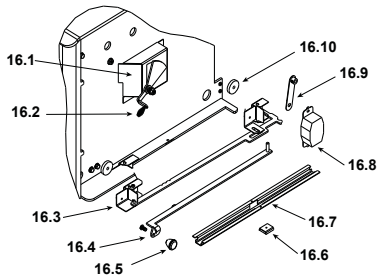

16 Burn Rate Control Assembly