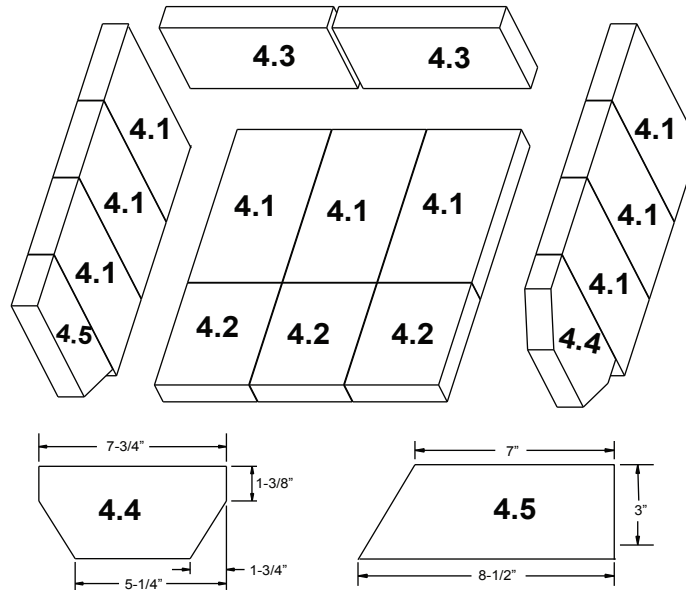

**Stocked
at Depot**

ITEM	DESCRIPTION	COMMENTS	PART NUMBER
1	Convection Air Channel - Retain Original Serial Number		SRV7039-107
2	Flue Collar		SRV7000-302
3	Panel Assembly, Side, Left		SRV7039-003

#4 Brick Assembly