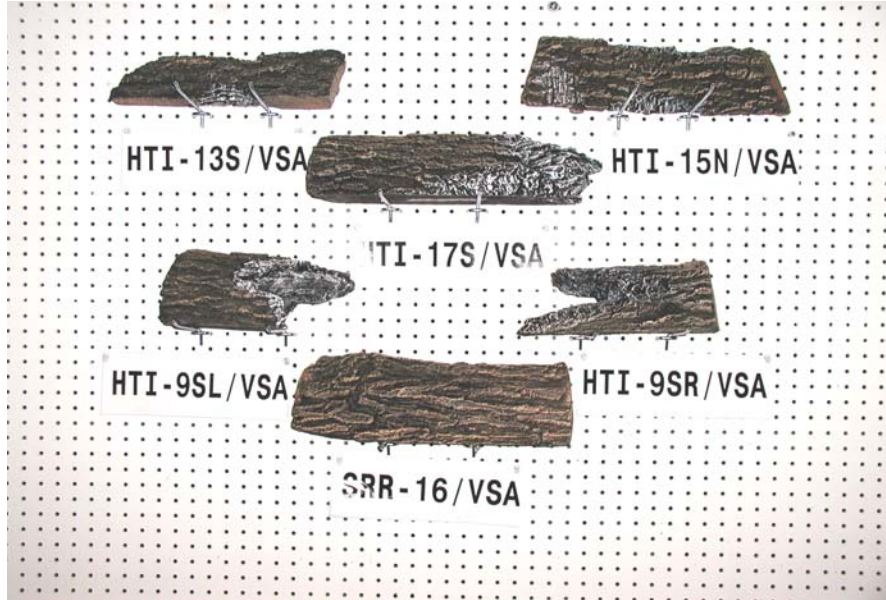

**VERSAWOOD 18" SET UP INSTRUCTIONS
(FRONT LOGS ARE REVERSABLE)**

STEP ONE: PLACE 16/VSA AS SHOWN

STEP FOUR: PLACE 17S/VSA AS SHOWN

STEP TWO: PLACE 9SR/VSA AS SHOWN

STEP FIVE: PLACE 13S/VSA AS SHOWN

STEP THREE: PLACE 9SL/VSA AS SHOWN

STEP SIX: PLACE 15N/VSA AS SHOWN