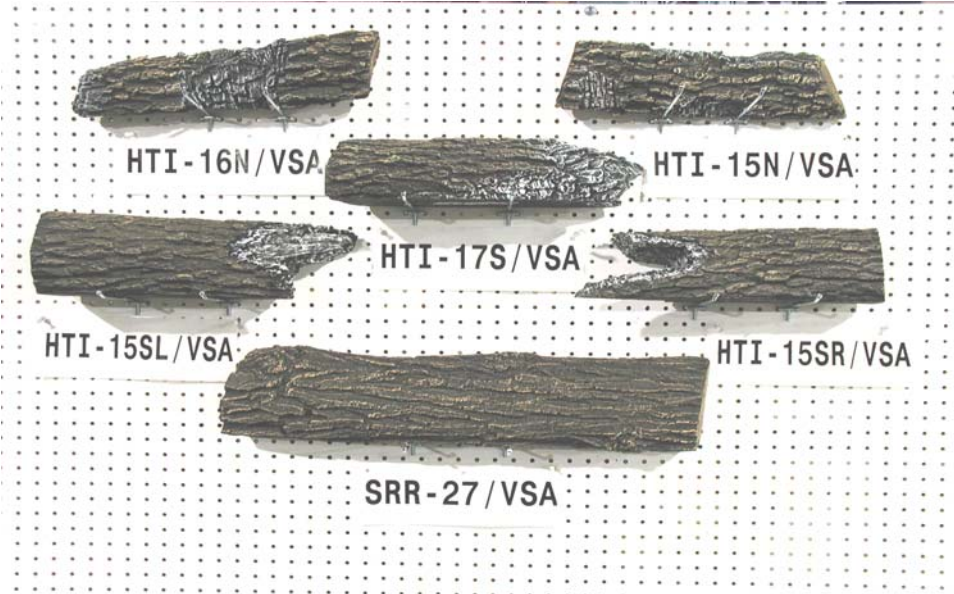

**VERSAWOOD 30" SET UP INSTRUCTIONS  
(FRONT LOGS ARE REVERSABLE)**

STEP ONE: PLACE SRR-27/VSA AS SHOWN

STEP FOUR: PLACE 17S/VSA AS SHOWN

STEP TWO: PLACE 15SR/VSA AS SHOWN

STEP FIVE: PLACE 16N/VSA AS SHOWN

STEP THREE: PLACE 15SL/VSA AS SHOWN

STEP SIX: PLACE 15N/VSA AS SHOWN