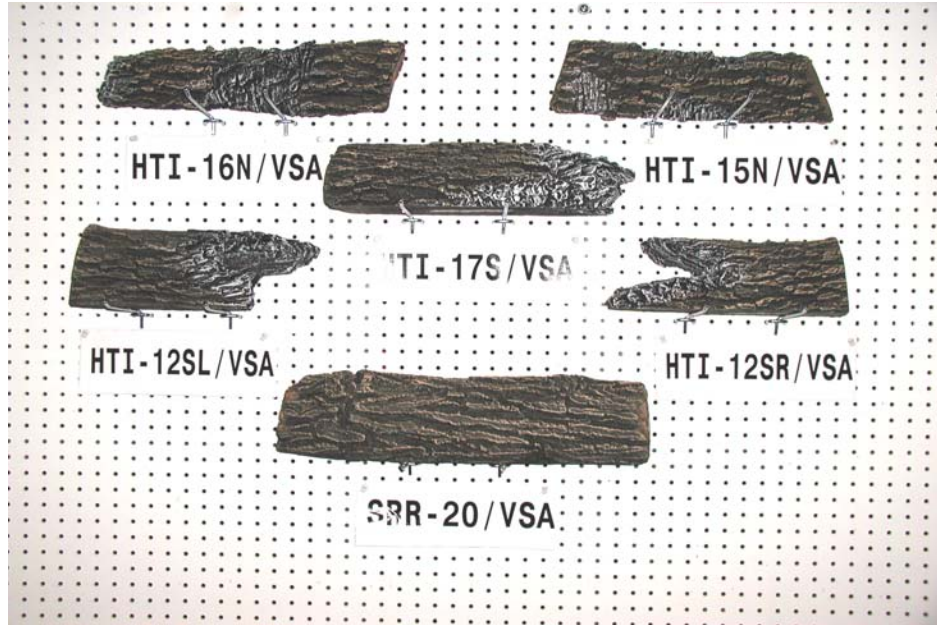

**VERSAWOOD 24" SET UP INSTRUCTIONS
(FRONT LOGS ARE REVERSABLE)**

STEP ONE: PLACE SRR-20/VSA AS SHOWN

STEP FOUR: PLACE 17S/VSA AS SHOWN

STEP TWO: PLACE 12SR/VSA AS SHOWN

STEP FIVE: PLACE 16N/VSA AS SHOWN

STEP THREE: PLACE 12SL/VSA AS SHOWN

STEP SIX: PLACE 15N/VSA AS SHOWN