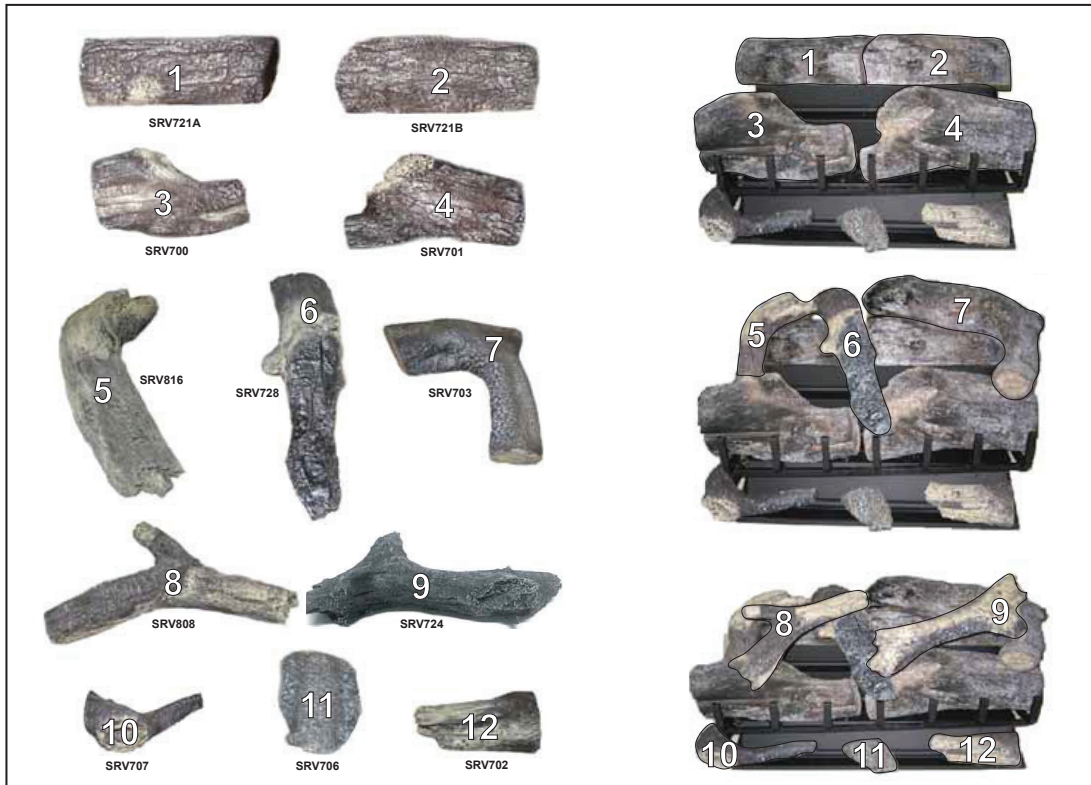

Log Placement Instructions

Model: GO330

Service Parts

GO330

3 Tier Grand Oak 30" Gas Log Set

Beginning Manufacturing Date: May 2018
Ending Manufacturing Date: Active

IMPORTANT: THIS IS DATED INFORMATION. Parts must be ordered from a dealer or distributor. **Hearth and Home Technologies does not sell directly to consumers.** Provide model number and serial number when requesting service parts from your dealer or distributor.

Stocked at Depot

ITEM	DESCRIPTION	COMMENTS	PART NUMBER
	Log Set Assembly		GO330
1	Log # 1		SRV721A
2	Log # 2		SRV721B
3	Log # 3		SRV700
4	Log # 4		SRV701
5	Log # 5		SRV816
6	Log # 6		SRV728
7	Log # 7		SRV703
8	Log # 8		SRV808
9	Log # 9		SRV724
10	Log # 10		SRV707
11	Log # 11		SRV706
12	Log # 12		SRV702