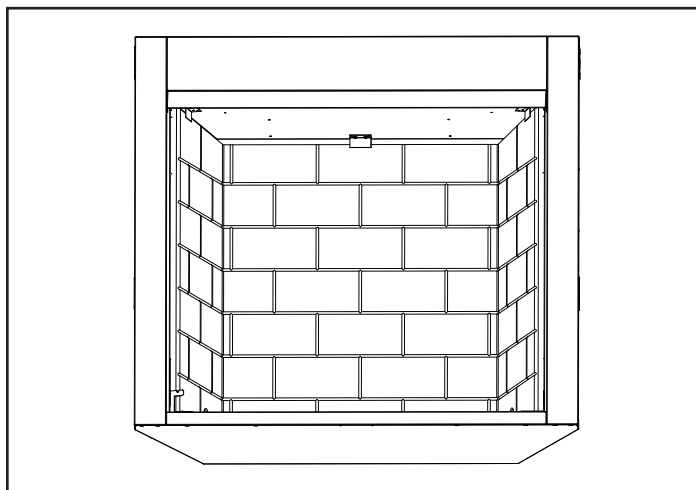

Figure 2

Hearth & Home Technologies
7571 215th Street West, Lakeville, MN 50044
www.hearthnhome.com