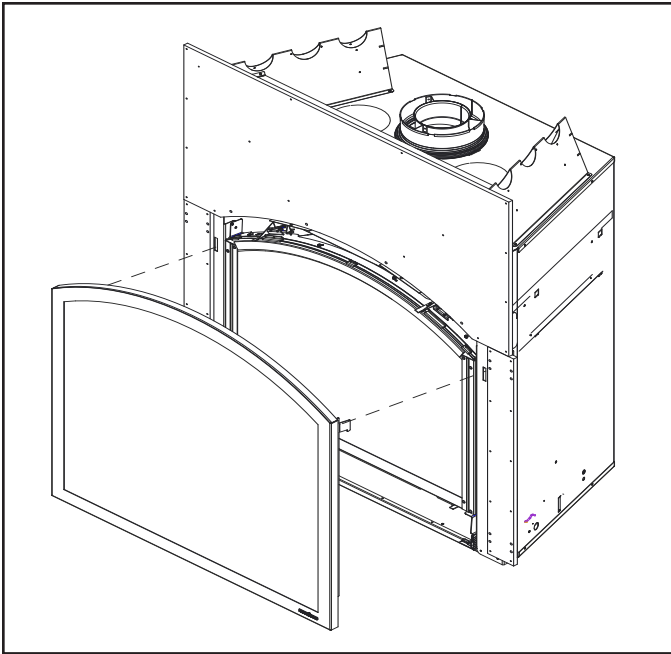

### Installation

1. Remove decorative front from packaging.
2. The J-hooks are bent inward for protection during shipping. Bend the J-hooks outward 90° so they are positioned parallel to the sides of the front. See Figure 1.

Figure 1 Bending J-Hooks

3. Remove the Finishing Templates (if installed) from the appliance. The finishing templates are included with the appliance to ensure finishing material does not prevent proper fitment of the front.
4. Locate the two vertical slots in the left and right columns of the appliance. Grasp the top left and right side of the front and engage the J-hooks into the slots. See Figure 2.