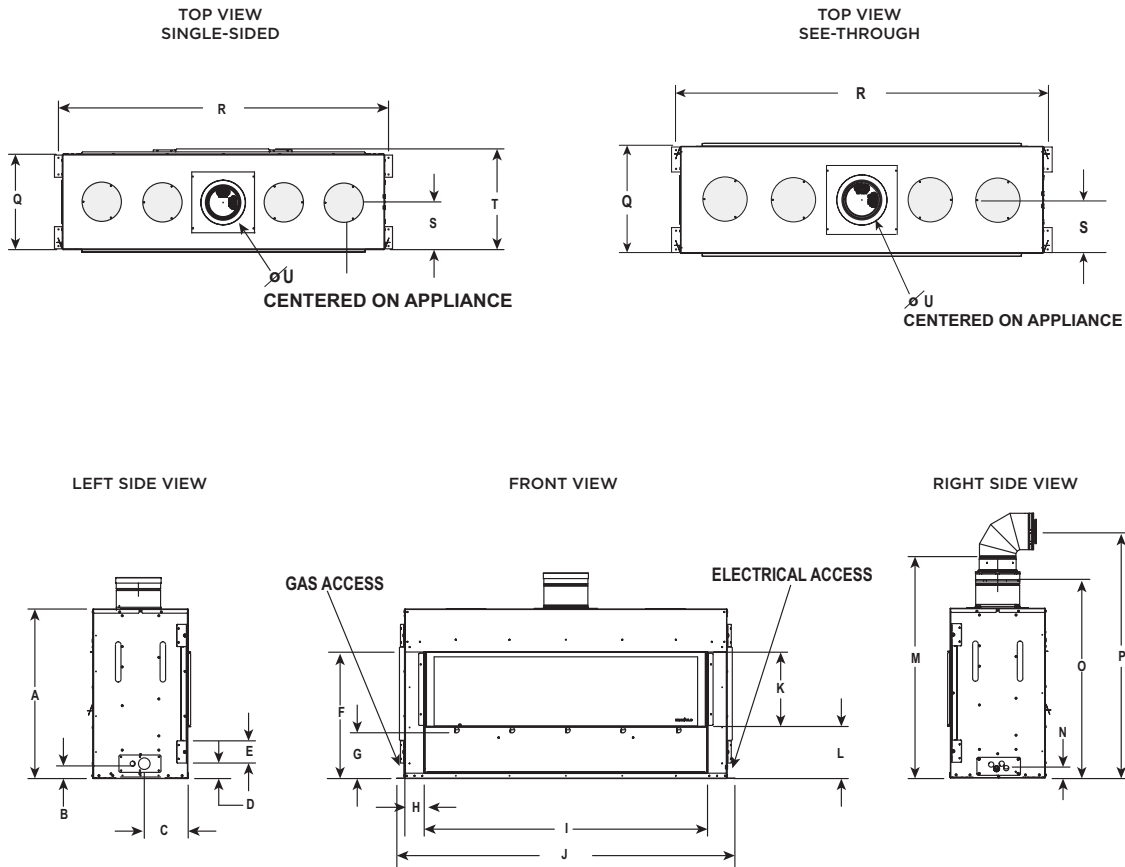

PRIMO SPECIFICATIONS

MODEL	FRONT WIDTH		BACK WIDTH		HEIGHT		DEPTH		GLASS SIZE	BTU/HOUR INPUT (NG)
	UNIT	FRAMING	UNIT	FRAMING	UNIT	FRAMING	UNIT	FRAMING¹		
PRIMO48, PRIMO48ST	59-1/2 [1511]	60-1/4 [1530]	59-1/2 [1511]	60-1/4 [1530]	30-9/16 [776]	42 [1067]	17-3/16 [437]	18-1/4 [464] ST: 17 [432]	47-1/2 x 12-1/2 [1207 x 318]	31,000 - 45,000
PRIMO60, PRIMO60ST	71-1/2 [1816]	72-1/4 [1835]	71-1/2 [1816]	72-1/4 [1835]	30-9/16 [776]	48 [1219]	17-3/16 [437]	18-1/4 [464] ST: 17 [432]	59-1/2 x 12-1/2 [1511 x 318]	38,000 - 55,000
PRIMO72, PRIMO72ST	83-1/2 [2121]	84-1/4 [2140]	83-1/2 [2121]	84-1/4 [2140]	30-9/16 [776]	48 [1219]	17-3/16 [437]	18-1/4 [464] ST: 17 [432]	71-1/2 x 12-1/2 [1861 x 318]	41,000 - 61,000

1: Framing depth will vary if you are installing the low profile power vent (PVL-PLP) with min. vent configuration. Refer to manual for details.

Model	A	B	C	D	E	F	G	H	I	J	K	L	M	N	O	P	Q	R	S	T	U
PRIMO48, PRIMO48ST	30-9/16 [776]	2-5/16 [59]	7-11/16 [195]	2-13/16 [71]	4 [102]	23-13/16 [605]	8-1/4 [210]	3-1/2 [89]	51-1/16 [1297]	60-15/16 [1547]	13-3/8 [340]	9-3/8 [238]	39-1/2 [1003]	2-1/16 [52]	37 [940]	44-3/4 [1137]	17-3/16 [437]	59-1/2 [1511]	8-5/8 [219]	18-3/16 [462] ST: N/A	8 [203]
PRIMO60, PRIMO60ST	30-9/16 [776]	2-5/16 [59]	7-11/16 [195]	2-13/16 [71]	4 [102]	23-13/16 [605]	8-1/4 [210]	3-7/16 [87]	63-1/16 [1602]	72-15/16 [1853]	13-3/8 [340]	9-3/8 [238]	39-1/2 [1003]	2-1/16 [52]	37 [940]	44-3/4 [1137]	17-3/16 [437]	71-1/2 [1816]	8-5/8 [219]	18-1/8 [460] ST: N/A	8 [203]
PRIMO72, PRIMO72ST	30-9/16 [776]	2-5/16 [59]	7-11/16 [195]	2-13/16 [71]	4 [102]	23-13/16 [605]	8-1/4 [210]	3-7/16 [87]	75-1/16 [1907]	84-15/16 [2157]	13-3/8 [340]	9-3/8 [238]	39-1/2 [1003]	2-1/16 [52]	37 [940]	44-3/4 [1137]	17-3/16 [437]	83-1/2 [2121]	8-5/8 [219]	18-1/8 [460] ST: N/A	8 [203]

Dimensions are in inches and millimeters. Product information is not complete and is subject to change without notice. Product installation must adhere strictly to instructions shipped with product. We recommend measuring individual units at installation. Assumes the use of 1/2" sheetrock. NOTE: Combustible material should not cover the face.

Refer to installation manual for detailed specifications on installing this product. Heat & Glo® reserves the right to update units periodically. The flame and ember appearance may vary based on the type of fuel burned and the venting configuration used. Actual product appearance, including flame, may differ from product images.