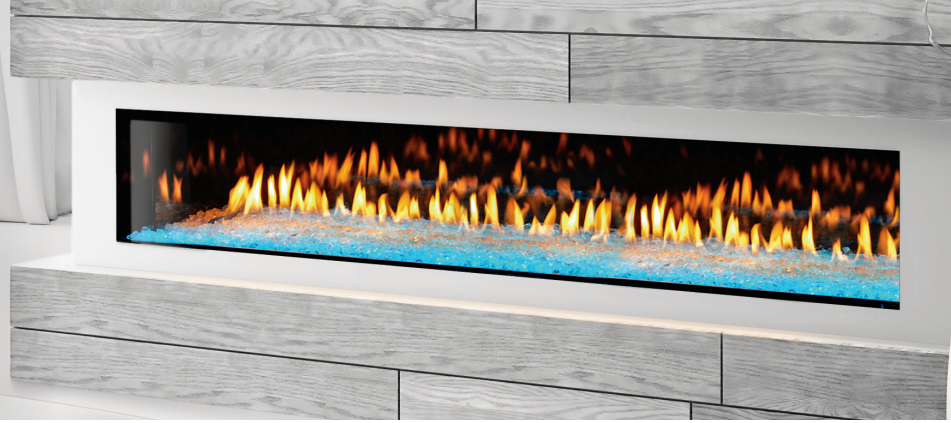

HEAT & GLO

No one builds a better fire

PRIMO

DEALER
NEW PRODUCT INTRODUCTION

YOUR CONSUMERS WILL BUY THE PRIMO, HERE'S WHY:

MODERN MINIMALISM

- Sophisticated modern styling that seamlessly blends into your living space, leaving no exposed seams or metal trim
- SafeSurface™ Glass¹ stays cool and requires no mesh
- Provides end-to-end flames and multi-colored LED lighting

PowerFlow uses the combination of fan-powered Heat-Zone accessories and Power Vent Technology to distribute heat to an adjacent room or outside the home. The choice is yours—at the flip of a switch. The glass will stay at safe temperatures and the wall will too, so you can place your TV or artwork anywhere you'd like.

'The Dunes' unveil a whole new view of fire. This cutting-edge design uses white logs to transform the modern fireplace into a gallery of sculpture. The flames, full of movement, radiate glowing light and shadow on the sculptures encircling it and creating a fireside experience unlike any other.