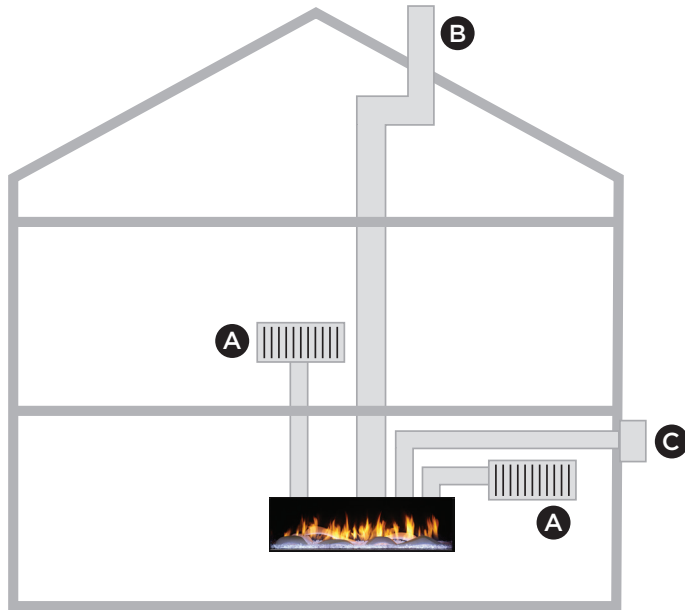

PowerFlow uses the combination of fan-powered Heat-Zone accessories and Power Vent Technology to distribute heat to an adjacent room or outside the home. The choice is yours—at the flip of a switch. The glass will stay at safe temperatures and the wall will too, so you can place your TV or artwork anywhere you'd like.

- A:** HEAT TO ADJACENT OR SAME ROOMS
- B:** POWER VENT
- C:** HEAT REDIRECTED OUTSIDE OF HOME

- Install A, B, & C for heat indoor when you want it and outdoor when you don't
- Install A & B for heating adjacent or same rooms
- Install C & B for redirecting heat outside