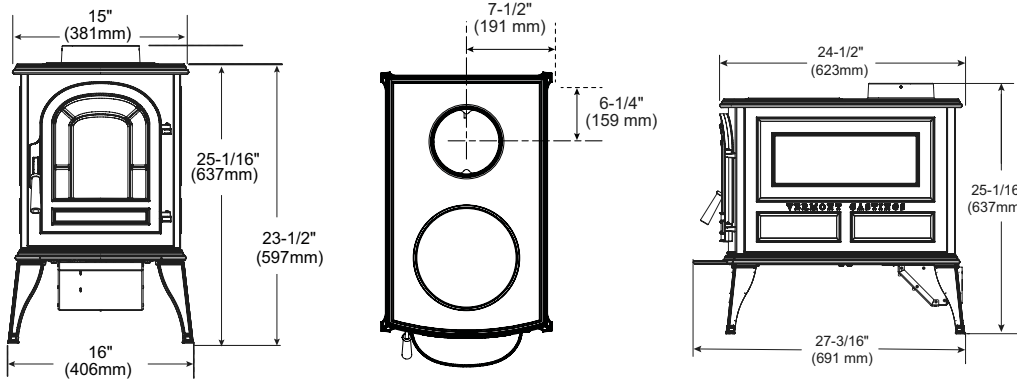

Specifications

6" single or double wall pipe	CLEARANCES TO COMBUSTIBLES		
	A	B	C
Single wall pipe	14" (356 mm)	8" (203 mm)	6" (152mm)
Double wall pipe	14" (356 mm)	3" (76 mm)	3" (76 mm)

Standard floor protection: 25-1/2" x 39-7/16" minimum. See manual for corner floor protection sizes and diagrams, for single and double wall pipe. Refer to manual for complete list of clearances prior to installation.