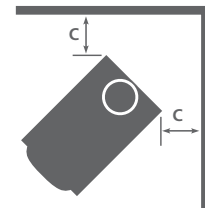

Corner Installation