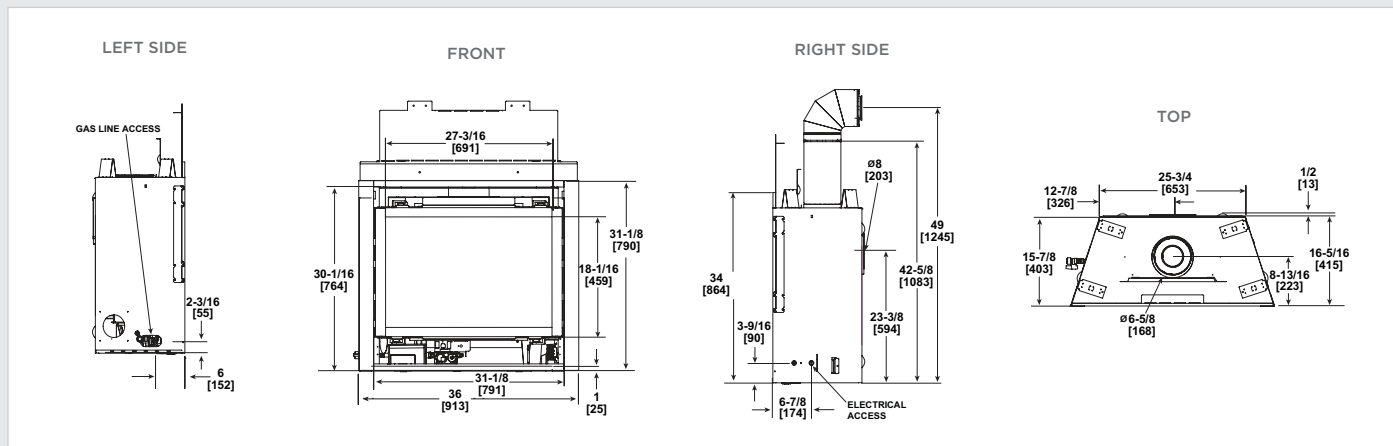

Right: Metro 32 shown with Modern front in New Bronze finish*.

Cover: Metro 32 shown with Modern front in Fog Gray finish with Ebony glass media*.

Metro 32 Specifications

MODEL	HEIGHT		FRONT WIDTH		BACK WIDTH		DEPTH		Glass Size	Btu/Hour Input
	Actual	Framing	Actual	Framing	Actual	Framing	Actual	Framing		
SL-550METRO SL-550METRO-LP	34-3/8	43	36	37	25-3/4	37	16-1/4	16-1/4	30-1/2 x 21	21,000 (NG) 19,000 (LP)

Dimensions above are in inches. Reference dimensions only. We recommend measuring individual units at installation. Assumes the use of 1/2" Sheetrock. NOTE: Combustible material should not be installed over the face. Make sure you do NOT cover the decorative door opening.