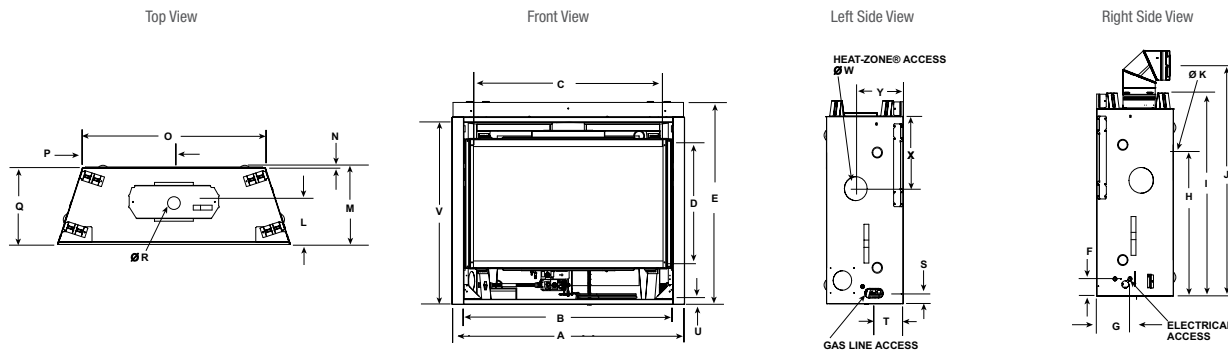

TECHNICAL SPECIFICATIONS

MODEL	FRONT WIDTH		REAR WIDTH		HEIGHT		DEPTH		GLASS SIZE	BTU/HR INPUT
	ACTUAL	FRAMING	ACTUAL	FRAMING	ACTUAL	FRAMING	ACTUAL	FRAMING		
QUARTZ32	36" [913mm]	37" [940mm]	25-3/4" [653]	37" [940mm]	34-3/8" [873mm]	34-3/4" [882mm]	16-5/16" [415mm]	16-1/4" [413mm]	27-3/16" x 18-1/16" [691mm x 459mm]	15,000 – 21,000 (NG)
QUARTZ36	41" [1041mm]	42" [1067mm]	30-3/4" [781mm]	42" [1067mm]	37-7/8" [962mm]	38-1/4" [972mm]	16-5/16" [415mm]	16-1/4" [413mm]	32-1/16" x 21-1/2" [814mm x 546mm]	17,000 – 24,000 (NG)
QUARTZ42	48" [1219mm]	49" [1245mm]	37-3/4" [959mm]	49" [1245mm]	39-9/16" [1005mm]	40-1/4" [1022mm]	16-5/16" [415mm]	16-1/4" [413mm]	39-1/16" x 23-9/16" [992mm x 599mm]	20,000 – 28,500 (NG)