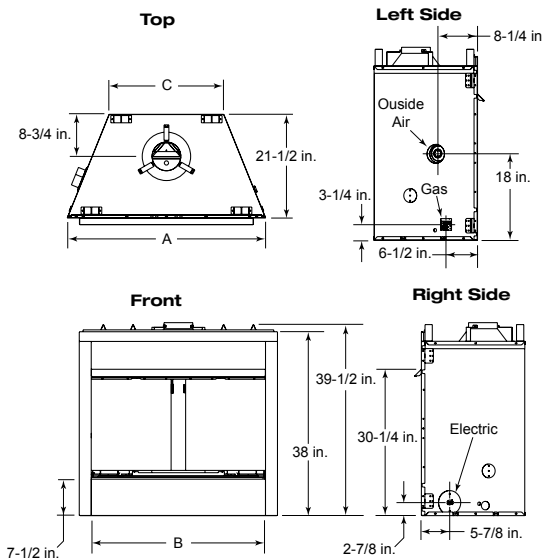

Dimensions

Model	A	B	C
RBV4236I	41 in.	36 in.	23-3/4 in.
RBV4842I	47 in.	42 in.	29-3/4 in.

Dimensions

Model	A Rough Opening (Width)	B Rough Opening (Height)	C Rough Opening (Depth)
RBV4236I	42 in.	39-3/4 in.	22 in.
RBV4842I	48 in.	39-3/4 in.	22 in.

Clearances

Model	A	B	C
RBV4236I	42 in.	48 in.	22 in.
RBV4842I	48 in.	51-1/4 in.	22 in.

The rough framing dimensions shown represent the distance from stud to stud only and do not take into consideration the addition of drywall. Please refer to installation instructions for complete specifications and drawings when installing this product. Go to www.majesticproducts.com to download.