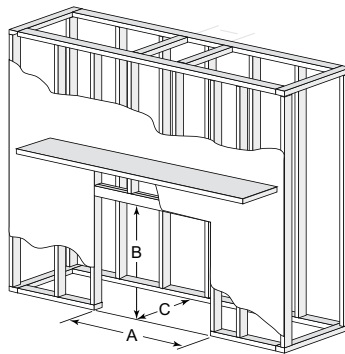

Finishing Options

Glass door - operable

Additional Options

- Not Pictured
- Remote Controls & Wall Switches
- Thermal Damper
- LP Gas Conversion Kit
- Mantels and Surrounds

Venting

- B-Vent: 6" B-vent pipe

Dimensions

Model	A	B	C
RBV4236I	41 in.	36 in.	23-3/4 in.
RBV4842I	47 in.	42 in.	29-3/4 in.

Dimensions

Model	A Rough Opening (Width)	B Rough Opening (Height)	C Rough Opening (Depth)
RBV4236I	42 in.	39-3/4 in.	22 in.
RBV4842I	48 in.	39-3/4 in.	22 in.

Clearances

Model	A	B	C
RBV4236I	42 in.	48 in.	22 in.
RBV4842I	48 in.	51-1/4 in.	22 in.

The rough framing dimensions shown represent the distance from stud to stud only and do not take into consideration the addition of drywall. Please refer to installation instructions for complete specifications and drawings when installing this product. Go to www.majesticproducts.com to download.