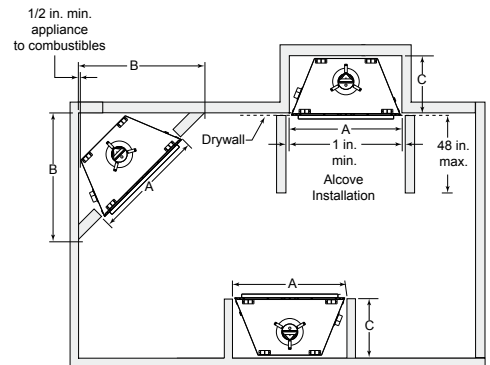

Dimensions

Model	A	B	C
RBV4236I	41 in.	36 in.	23-3/4 in.
RBV4842I	47 in.	42 in.	29-3/4 in.

Dimensions

Model	A Rough Opening (Width)	B Rough Opening (Height)	C Rough Opening (Depth)
RBV4236I	42 in.	39-3/4 in.	22 in.
RBV4842I	48 in.	39-3/4 in.	22 in.

Clearances

Model	A	B	C
RBV4236I	42 in.	48 in.	22 in.
RBV4842I	48 in.	51-1/4 in.	22 in.

The rough framing dimensions shown represent the distance from stud to stud only and do not take into consideration the addition of drywall. Please refer to installation instructions for complete specifications and drawings when installing this product. Go to www.majesticproducts.com to download.