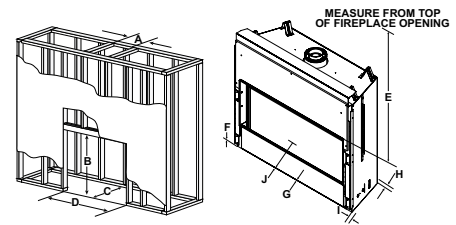

Dimensions are in inches and millimeters. Product information is not complete and is subject to change without notice. Product installation must adhere strictly to instructions shipped with product. We recommend measuring individual units at installation. NOTE: Combustible material should not cover the face. Refer to installation manual for detailed specifications on installing this product. Hearth & Home Technologies® reserves the right to update units periodically. Actual product appearance, including flame, may differ from product images.

Efficiency Ratings

EnerGuide (CSA P.4.1-15) - Used in Canada and some U.S. states to measure annual fireplace efficiency.

RAVE3012I	RAVE4013I
51.1% (NG)	63.8% (NG)

Exceptional Value + Dependability

Why do contractors, architects and homebuyers trust Heatilator? Because we mix value with dependability. Established in 1927, Heatilator has built a long standing reputation for providing quality, dependable hearth products at unbeatable values. Today, Heatilator remains the most preferred, recommended and installed fireplace brand among building professionals.

Available from

heatilator
The first name in fireplaces

800-927-6841 | heatilator.com

facebook.com/Heatilator

twitter.com/Heatilator

youtube.com/HeatilatorFireplaces

Limited Lifetime Warranty²

The strongest in the industry, Heatilator provides a limited lifetime warranty on gas-burning products of the most important aspects: firebox and heat exchanger.

The information provided in this literature is for planning purposes only and subject to change. Please consult the installation manual for actual installation. Actual product appearance may differ from product images.

1. 1 The SmartWall fan will and must run continuously to move the heat away from the area above the fireplace. Also minimum guidelines must be followed:
2. Minimum of 3" gap between the TV and wall at all angles
   - Minimum of 24" to side wall
   - Ambient room temperature 75° F or less
   - See TV manufacturer's recommendation for TV operating temperatures
   - Minimum 60" from the top of the fireplace opening to the ceiling

2 For full warranty details go to heatilator.com.

HTL-1064U-0618