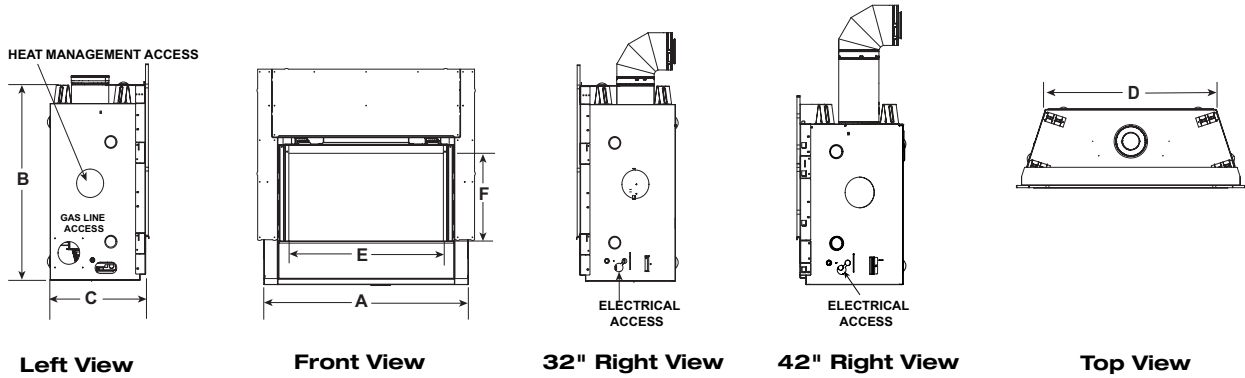

Specifications

MODEL	FRONT WIDTH (A)		HEIGHT (B)		DEPTH (C)		BACK WIDTH (D)		GLASS SIZE (E X F)	BTU/HR INPUT
	ACTUAL	FRAMING	ACTUAL	FRAMING	ACTUAL	FRAMING	ACTUAL	FRAMING		
Rave 32"	36" (914)	37" (940)	38-1/16" (967)	36-1/2" (927)	17-3/4" (451)	17-3/4" (451)	25-3/4" (654)	37" (940)	27-1/4" x 15-1/4" (692 x 387)	19,000 (NG) 16,500 (LP)
Rave 42"	48" (1219)	49" (1245)	33-11/16" (856)	32-3/4" (832)	17-3/4" (451)	17-3/4" (451)	37-3/4" (959)	49" (1016)	39" x 15-1/4" (991 x 387)	25,250 (NG) 23,500 (LP)

Framing Dimensions

MODEL	A	B	C	D	E	F	G	H	I	J
Rave 32"	8-5/8" (219)	36-1/2" (927)	17-3/4" (451)	37" (940)	31" (787)	0" (0)	0" (0)	1/2" (13)	1/2" (13)	36" (914)
Rave 42"	8-5/8" (219)	32-3/4" (832)	17-3/4" (451)	49" (1245)	31" (787)	0" (0)	0" (0)	1/2" (13)	1/2" (13)	36" (914)