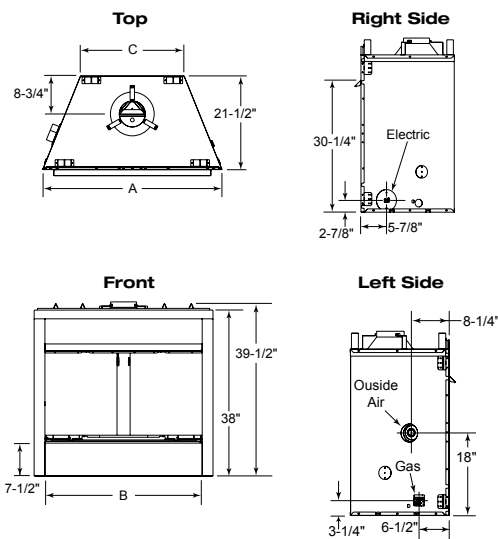

Specifications

Reveal Dimensions

MODEL	A	B	C
RBV4236I	41"	36"	23-3/4"
RBV4842I	47"	42"	29-3/4"

Framing Dimensions