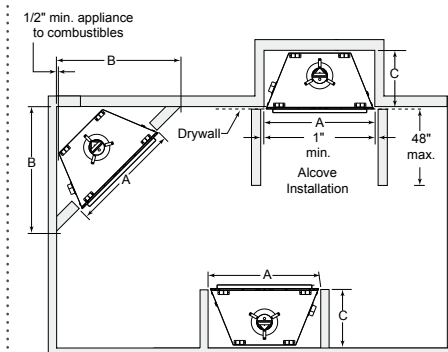

Clearances

MODEL	A	B	C
RBV4236I	42"	48"	22"
RBV4842I	48"	51-1/4"	22"

Available from

heatilator
The first name in fireplaces

800-927-6841 | heatilator.com

[facebook.com/Heatilator](https://www.facebook.com/Heatilator)

twitter.com/Heatilator

[youtube.com/HeatilatorFireplaces](https://www.youtube.com/HeatilatorFireplaces)

HTL-1041-0721

Limited Lifetime Warranty¹

The strongest in the industry, Heatilator provides a limited lifetime warranty on the most important aspects: firebox and heat exchanger.

¹ For full warranty details go to heatilator.com.

The information provided in this literature is for planning purposes only and subject to change. Please consult the installation manual for actual installation. Actual product appearance may differ from product images.