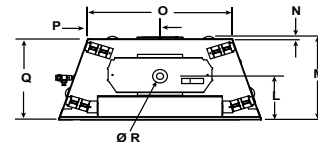

SLIMLINE FUSION SPECIFICATIONS

MODEL	FRONT WIDTH		BACK WIDTH		HEIGHT		DEPTH		GLASS SIZE	BTU/HOUR INPUT
	UNIT	FRAMING	UNIT	FRAMING	UNIT	FRAMING	UNIT	FRAMING		
SL-5F	36 [914]	37 [940]	25-3/4 [654]	37 [940]	34-3/8 [873]	34-3/4 [883]	16-5/16 [414]	16-1/4 [413]	27-3/16 x 18-1/16 [691 x 459]	12,000-17,500 (NG) 13,500-17,000 (LP)
SL-7F	41 [1041]	42 [1067]	30-3/4 [781]	42 [1067]	37-7/8 [962]	38-1/4 [972]	16-5/16 [414]	16-1/4 [413]	32-1/16 x 21-1/2 [814 x 546]	16,500-24,000 (NG) 16,500-20,500 (LP)

LEFT SIDE VIEW

FRONT VIEW

RIGHT SIDE VIEW

TOP VIEW

MODEL	A	B	C	D	E	F	G	H	I	J	K	L	M	N	O	P	Q	R	S	T	U	V
SL-5F	36 [914]	31-1/8 [791]	27-3/16 [691]	18-1/16 [459]	34-1/16 [865]	3-9/16 [91]	6-7/8 [175]	23-3/8 [594]	34-3/8 [873]	35-1/2 [902]	8 [203]	8-13/16 [224]	16-5/16 [414]	1/2 [13]	25-3/4 [654]	12-7/8 [327]	15-7/8 [403]	6-5/8 [168]	2-3/16 [55]	6 [152]	1 [25]	30-1/16 [764]
SL-7F	41 [1041]	36-1/8 [918]	32-1/16 [814]	21-1/2 [546]	37-5/8 [955]	3-9/16 [91]	6-7/8 [175]	26-7/8 [683]	37-7/8 [962]	39-15/16 [1014]	8 [203]	8-13/16 [224]	16-5/16 [414]	1/2 [13]	30-3/4 [781]	15-3/8 391	15-7/8 [403]	6-5/8 [168]	2-3/16 [56]	6 [152]	1 [25]	33-9/16 [853]

Dimensions are in inches and millimeters. Product information is not complete and is subject to change without notice. Product installation must adhere strictly to instructions shipped with product. We recommend measuring individual units at installation. Assumes the use of 1/2" sheetrock. NOTE: Combustible material should not cover the face. Make sure you do NOT cover the decorative door opening.