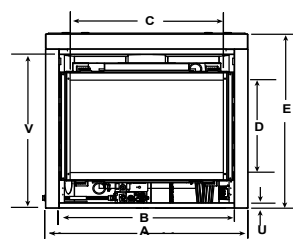

SLIMLINE FUSION SPECIFICATIONS

MODEL	FRONT WIDTH		BACK WIDTH		HEIGHT		DEPTH		GLASS SIZE	BTU/HOUR INPUT
	UNIT	FRAMING	UNIT	FRAMING	UNIT	FRAMING	UNIT	FRAMING		
SL-5F	36 [914]	37 [940]	25-3/4 [654]	37 [940]	34-3/8 [873]	34-3/4 [883]	16-5/16 [414]	16-1/4 [413]	27-3/16 x 18-1/16 [691 x 459]	12,000-17,500 (NG) 13,500-17,000 (LP)
SL-7F	41 [1041]	42 [1067]	30-3/4 [781]	42 [1067]	37-7/8 [962]	38-1/4 [972]	16-5/16 [414]	16-1/4 [413]	32-1/16 x 21-1/2 [814 x 546]	16,500-24,000 (NG) 16,500-20,500 (LP)

LEFT SIDE VIEW

FRONT VIEW

RIGHT SIDE VIEW

TOP VIEW

MODEL	A	B	C	D	E	F	G	H	I	J	K	L	M	N	O	P	Q	R	S	T	U	V
SL-5F	36 [914]	31-1/8 [791]	27-3/16 [691]	18-1/16 [459]	34-1/16 [865]	3-9/16 [91]	6-7/8 [175]	23-3/8 [594]	34-3/8 [873]	35-1/2 [902]	8 [203]	8-13/16 [224]	16-5/16 [414]	1/2 [13]	25-3/4 [654]	12-7/8 [327]	15-7/8 [403]	6-5/8 [168]	2-3/16 [55]	6 [152]	1 [25]	30-1/16 [764]
SL-7F	41 [1041]	36-1/8 [918]	32-1/16 [814]	21-1/2 [546]	37-5/8 [955]	3-9/16 [91]	6-7/8 [175]	26-7/8 [683]	37-7/8 [962]	39-15/16 [1014]	8 [203]	8-13/16 [224]	16-5/16 [414]	1/2 [13]	30-3/4 [781]	15-3/8 391	15-7/8 [403]	6-5/8 [168]	2-3/16 [56]	6 [152]	1 [25]	33-9/16 [853]