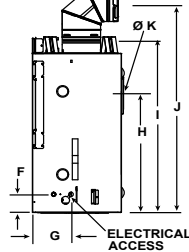

SLIMLINE FUSION SPECIFICATIONS

MODEL	FRONT WIDTH		BACK WIDTH		HEIGHT		DEPTH		GLASS SIZE	BTU/HOUR INPUT
	UNIT	FRAMING	UNIT	FRAMING	UNIT	FRAMING	UNIT	FRAMING		
SL-5F	36 [914]	37 [940]	25-3/4 [654]	37 [940]	34-3/8 [873]	34-3/4 [883]	16-5/16 [414]	16-1/4 [413]	27-3/16 x 18-1/16 [691 x 459]	12,000-17,500 (NG) 13,500-17,000 (LP)
SL-7F	41 [1041]	42 [1067]	30-3/4 [781]	42 [1067]	37-7/8 [962]	38-1/4 [972]	16-5/16 [414]	16-1/4 [413]	32-1/16 x 21-1/2 [814 x 546]	16,500-24,000 (NG) 16,500-20,500 (LP)

LEFT SIDE VIEW

FRONT VIEW

RIGHT SIDE VIEW

TOP VIEW

MODEL	A	B	C	D	E	F	G	H	I	J	K	L	M	N	O	P	Q	R	S	T	U	V
SL-5F	36 [914]	31-1/8 [791]	27-3/16 [691]	18-1/16 [459]	34-1/16 [865]	3-9/16 [91]	6-7/8 [175]	23-3/8 [594]	34-3/8 [873]	35-1/2 [902]	8 [203]	8-13/16 [224]	16-5/16 [414]	1/2 [13]	25-3/4 [654]	12-7/8 [327]	15-7/8 [403]	6-5/8 [168]	2-3/16 [55]	6 [152]	1 [25]	30-1/16 [764]
SL-7F	41 [1041]	36-1/8 [918]	32-1/16 [814]	21-1/2 [546]	37-5/8 [955]	3-9/16 [91]	6-7/8 [175]	26-7/8 [683]	37-7/8 [962]	39-15/16 [1014]	8 [203]	8-13/16 [224]	16-5/16 [414]	1/2 [13]	30-3/4 [781]	15-3/8 391	15-7/8 [403]	6-5/8 [168]	2-3/16 [56]	6 [152]	1 [25]	33-9/16 [853]

Dimensions are in inches and millimeters. Product information is not complete and is subject to change without notice. Product installation must adhere strictly to instructions shipped with product. We recommend measuring individual units at installation. Assumes the use of 1/2" sheetrock. NOTE: Combustible material should not cover the face. Make sure you do NOT cover the decorative door opening.