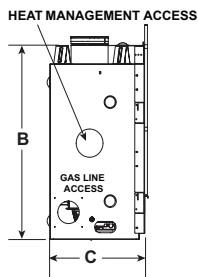

SLR-X SPECIFICATIONS

MODEL	FRONT WIDTH		BACK WIDTH		HEIGHT		DEPTH		GLASS SIZE	mJh INPUT	EFFICIENCY	FUEL TYPE/ IGNITION SYSTEM
	UNIT	FRAMING	UNIT	FRAMING	UNIT	FRAMING	UNIT	FRAMING				
SLR-X	1219	1245	959	1016	856	832	451	451	991 x 387	N - 31.7 L - 27.4 B - 28.0	77%	Gas, IntelliFire Plus

LEFT SIDE VIEW

FRONT VIEW