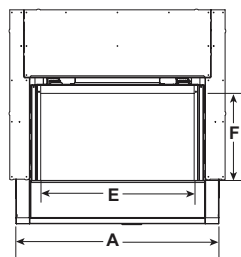

## SLR-X SPECIFICATIONS

MODEL	FRONT WIDTH		BACK WIDTH		HEIGHT		DEPTH		GLASS SIZE	mJh INPUT	EFFICIENCY	FUEL TYPE/ IGNITION SYSTEM
	UNIT	FRAMING	UNIT	FRAMING	UNIT	FRAMING	UNIT	FRAMING				
SLR-X	1219	1245	959	1016	856	832	451	451	991 x 387	N - 31.7 L - 27.4 B - 28.0	77%	Gas, IntelliFire Plus

LEFT SIDE VIEW

FRONT VIEW

RIGHT SIDE VIEW

TOP VIEW

Dimensions above are in millimeters. Reference dimensions only. We recommend measuring individual units at installation. NOTE: Combustible material should not be installed over the face. Make sure you do NOT cover the decorative door opening.