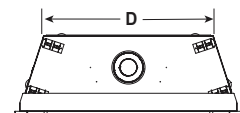

## SLR-X SPECIFICATIONS

MODEL	FRONT WIDTH		BACK WIDTH		HEIGHT		DEPTH		GLASS SIZE	mJh INPUT	EFFICIENCY	FUEL TYPE/ IGNITION SYSTEM
	UNIT	FRAMING	UNIT	FRAMING	UNIT	FRAMING	UNIT	FRAMING				
SLR-X	1219	1245	959	1016	856	832	451	451	991 x 387	N - 31.7 L - 27.4 B - 28.0	77%	Gas, IntelliFire Plus

LEFT SIDE VIEW

FRONT VIEW

RIGHT SIDE VIEW

TOP VIEW

Dimensions above are in millimeters. Reference dimensions only. We recommend measuring individual units at installation. NOTE: Combustible material should not be installed over the face. Make sure you do NOT cover the decorative door opening.