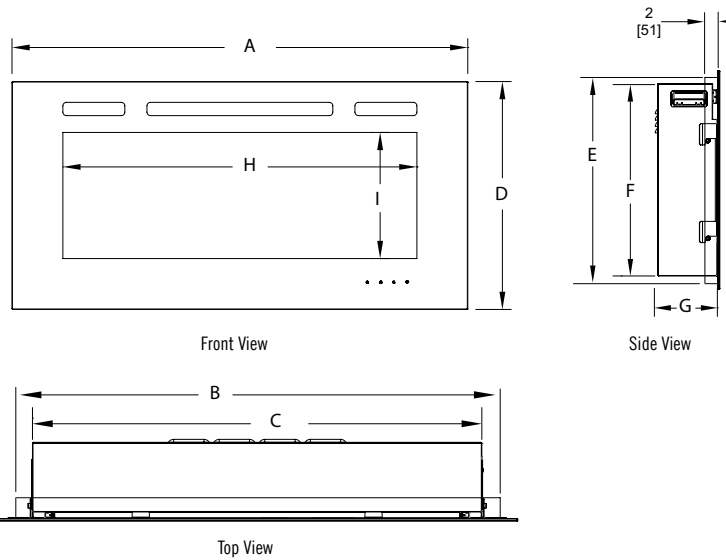

Specifications & Dimensions

Model	BTU Output	Width				Height				Depth		Viewing Area (H x I)
		Glass (A)	Unit (B)	Back (C)	Framing	Glass (D)	Unit (E)	Back (F)	Framing	Unit (G)	Framing*	
48" Recessed Linear SF-ALL48-BK	5,000	48-7/16"	47-1/2"	42-13/16"	44-5/16"	20-1/4"	19-3/8"	17-13/16"	18-1/8"	5-15/16"	6"	39-3/8" x 11-1/4"
60" Recessed Linear SF-ALL60-BK	5,000	60-1/4"	59-3/8"	54-5/8"	56-1/8"	20-1/4"	19-3/8"	17-13/16"	18-1/8"	5-15/16"	6"	51-3/8" x 11-1/4"

*Reflects installation into a 6" interior wall. Framing may need to be adjusted when installing in an exterior wall requiring insulation. Refer to installation manual for details.