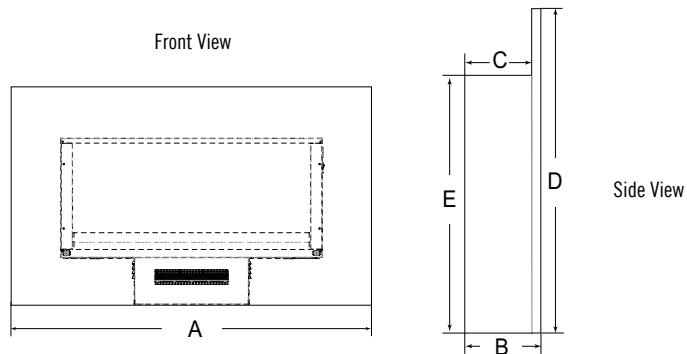

Specifications & Dimensions

Model	BTU/Hour Output	Width - Unit	Width - Framing	Height - Unit	Height - Framing	Depth - Unit	Depth - Framing
38" Linear Wall-Mount SF-WMS38	4,800	37-3/4"	N/A	18" 20-3/4" w/ Stand	N/A	4-1/2"	N/A
58" Linear Wall-Mount SF-WM58	4,800	58-1/4"	N/A	26-3/8"	N/A	6-1/4"	N/A
94" Linear Wall-Mount SF-WM94	4,800	93-11/16"	N/A	26-3/8"	N/A	6-1/4"	N/A

Model	A	B	C	D	E
38" Linear Wall-Mount	37-3/4"	4-3/4"	4-1/2"	18" 20-3/4" w/ Stand	13-3/4"
58" Linear Wall-Mount	58-1/4"	6-1/4"	6"	26-3/8"	20-1/4"
94" Linear Wall-Mount	93-11/16"	6-1/4"	6"	26-3/8"	20-1/4"

Side view dimensions include mounting bracket.