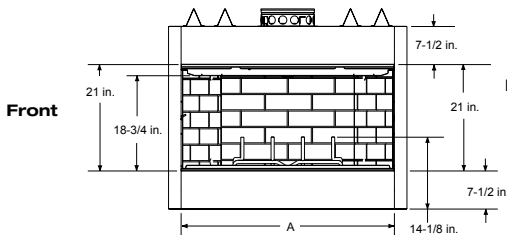

Experience proven value and dependability from Heatilator. Experience the Element.

Features

- 36" or 42" viewing areas
- Bi-fold glass doors available with two trim options
- Convenient ash lip
- User-friendly front damper handle locks in open/closed positions
- A hearth extension is required

Options

Bi-fold Glass Doors

Fireside Realwood Gas Logs

Black

Stainless Steel

Specifications

MODEL	A	B	C	D
EL36	36"	41"	23-3/4"	11-7/8"
EL42	42"	47"	29-3/4"	14-7/8"

MODEL	A
EL36	42"
EL42	48"

Dimensions

Framing Dimensions

Cover: Element shown bi-fold glass doors

Available from

heatilator
The first name in fireplaces

800-927-6841 | heatilator.com
[facebook.com/Heatilator](https://www.facebook.com/Heatilator)
twitter.com/Heatilator
[youtube.com/HeatilatorFireplaces](https://www.youtube.com/HeatilatorFireplaces)