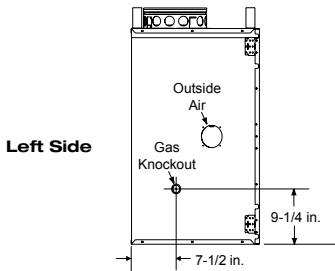

Options

Bi-fold Glass Doors

Fireside Realwood Gas Logs

Black

Stainless Steel

Specifications

MODEL	A	B	C	D
EL36	36"	41"	23-3/4"	11-7/8"
EL42	42"	47"	29-3/4"	14-7/8"

MODEL	A
EL36	42"
EL42	48"

Dimensions

Framing Dimensions

Cover: Element shown bi-fold glass doors

Available from

heatilator
The first name in fireplaces

800-927-6841 | heatilator.com
[facebook.com/Heatilator](https://www.facebook.com/Heatilator)
twitter.com/Heatilator
[youtube.com/HeatilatorFireplaces](https://www.youtube.com/HeatilatorFireplaces)