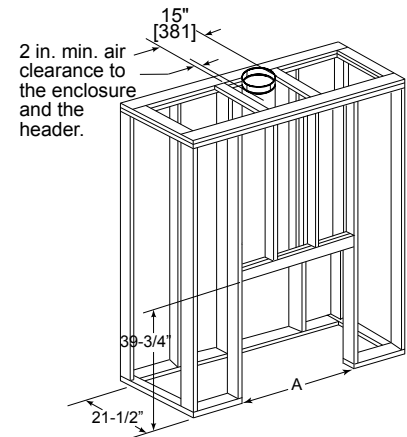

Experience proven value and dependability from Heatilator. Experience the Element.

Features

- 36" or 42" viewing areas
- Bi-fold glass doors available with two trim options
- Convenient ash lip
- User-friendly front damper handle locks in open/closed positions
- A hearth extension is required

Options

Bi-fold Glass Doors

Fireside Realwood Gas Logs

Black

Stainless Steel

Specifications

MODEL	A	B	C	D
EL36	36"	41"	23-3/4"	11-7/8"
EL42	42"	47"	29-3/4"	14-7/8"

MODEL	A
EL36	42"
EL42	48"

Dimensions

Framing Dimensions

Cover: Element shown bi-fold glass doors

Available from

heatilator
The first name in fireplaces

800-927-6841 | heatilator.com
[facebook.com/Heatilator](https://www.facebook.com/Heatilator)
twitter.com/Heatilator
[youtube.com/HeatilatorFireplaces](https://www.youtube.com/HeatilatorFireplaces)