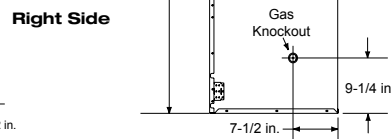

Dimensions