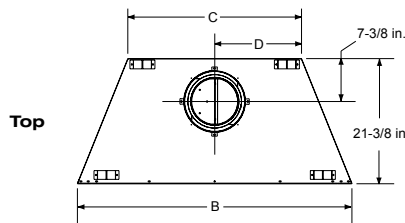

Experience proven value and dependability from Heatilator. Experience the Element.

Features

- 36" or 42" viewing areas
- Bi-fold glass doors available with two trim options
- Convenient ash lip
- User-friendly front damper handle locks in open/closed positions
- A hearth extension is required

Options

Bi-fold Glass Doors

Fireside Realwood Gas Logs

Black

Stainless Steel

Specifications

MODEL	A	B	C	D
EL36	36"	41"	23-3/4"	11-7/8"
EL42	42"	47"	29-3/4"	14-7/8"

MODEL	A
EL36	42"
EL42	48"

Dimensions

Framing Dimensions

Cover: Element shown bi-fold glass doors

Available from

heatilator
The first name in fireplaces

800-927-6841 | heatilator.com
[facebook.com/Heatilator](https://www.facebook.com/Heatilator)
twitter.com/Heatilator
[youtube.com/HeatilatorFireplaces](https://www.youtube.com/HeatilatorFireplaces)