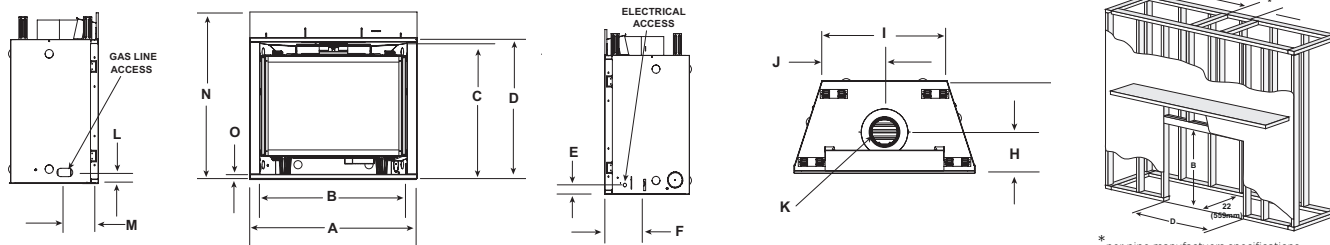

HEAT & GLO[™]

No one builds a better fire

BV4236/4842DBI
B-vent Gas Fireplace

BV4236/4842DBI Specifications

MODEL	FRONT WIDTH		BACK WIDTH		HEIGHT		DEPTH		VIEWING AREA	Btu/Hour Input
	Actual	Framing	Actual	Framing	Actual	Framing	Actual	Framing		
BV4236DBI	41	42	28-1/2	42	39-7/8	40-1/8	21-1/2	22	36 x 24-3/4	17,000 - 30,000
BV4842DBI	48	49	35-1/2	49	41-7/8	42-1/8	21-1/2	22	42-1/2 x 26-3/4	19,500 - 35,000

Side View

Front View

Side View

Top View

Framing

* per pipe manufacturers specifications

MODEL	A	B	C	D	E	F	G	H	I	J	K	L	M	N	O
BV4236DBI	41 (1041)	36-1/8 (918)	33-1/2 (851)	34-5/8 (879)	2-3/8 (60)	5 (127)	21-1/2 (546)	9-3/8 (238)	28-1/2 (724)	14-1/4 (362)	5 dia (127)	2-1/8 (54)	6-7/8 (175)	38 (965)	1 (25)
BV4842DBI	48 (1219)	43 (1092)	35-1/2 (902)	39-9/16 (929)	2-3/8 (60)	5-1/4 (133)	21-1/16 (535)	9-1/2 (241)	35-1/2 (902)	17-3/4 (451)	5 dia (127)	2-5/8 (143)	8-7/8 (225)	42-7/8 (1089)	1 (25)

B (framing)	D (framing)
40-1/8 (1019)	42 (1067)
42-1/8 (1067)	49 (1245)

Dimensions above are in inches. Reference dimensions only. We recommend measuring individual units at installation. Assumes the use of 1/2" Sheetrock. NOTE: Combustible material should not be installed over the face. Make sure you do NOT cover the decorative door opening.