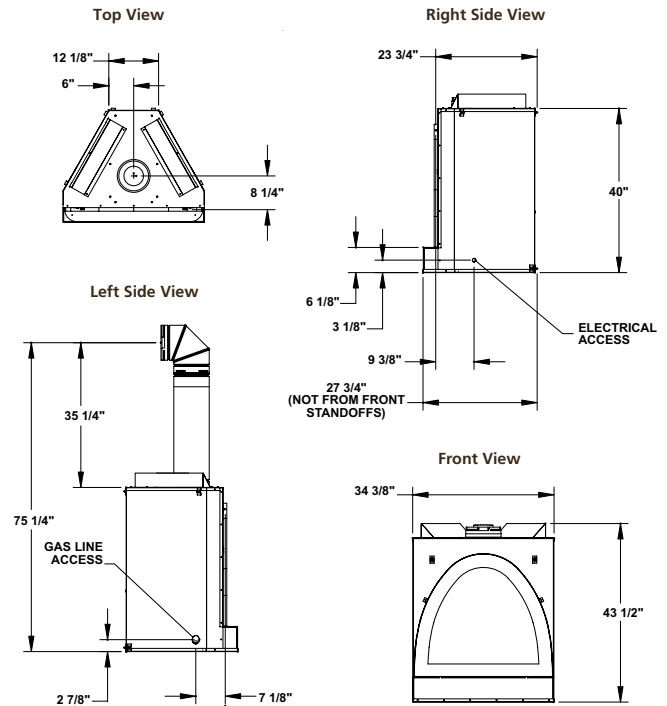

Bravo Front & Surround Options*

Luxor Surround

- Available in Primed MDF
- 44-1/4" H x 55-5/8" W
- AFLXMP**

DF-Bravo-BK Front

- Steel Arched Mesh Front
- Available in Black
- DF-BRAVO-BK**

Smart Stat Remote