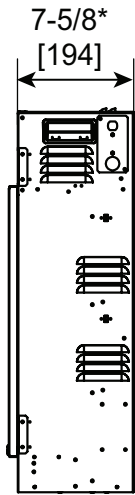

Please consult the manufacturer's installation manual for all details and requirements before making a final design layout decision.

Scion 78" Clean Face Linear Electric Fireplace

MODEL	WIDTH	HEIGHT	DEPTH	VIEWING AREA	BTUS
SF-SC78-BK	80" [2032]	23-7/8" [606]	7-5/8" [194]	76-7/8" x 15" [1953 x 381]	5,000

MINIMUM CLEARANCES TO COMBUSTIBLES

AREA	CLEARANCES
SIDES	0"
FLOOR	0"
TOP	0"
BACK	0"
FRONT	36" [914]

FINISHING DIMENSIONS

MANTEL PROJECTIONS

APPLIANCE LOCATION

PRODUCT LISTING CODES	
US	CSA 22.2 No 46-M1988
INTERNATIONAL	CSA 22.2 No 46-M1988