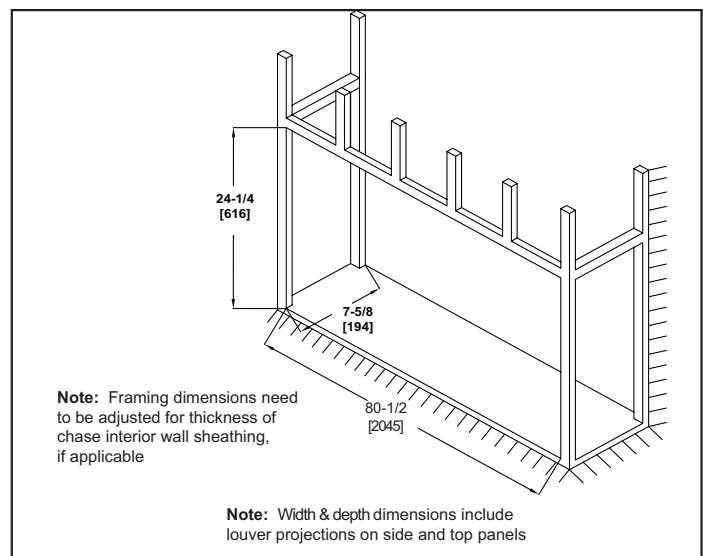

Please consult the manufacturer's installation manual for all details and requirements before making a final design layout decision.

Scion 78" Clean Face Linear Electric Fireplace

MODEL	WIDTH	HEIGHT	DEPTH	VIEWING AREA	BTUS
SF-SC78-BK	80" [2032]	23-7/8" [606]	7-5/8" [194]	76-7/8" x 15" [1953 x 381]	5,000

MINIMUM CLEARANCES TO COMBUSTIBLES

AREA	CLEARANCES
SIDES	0"
FLOOR	0"
TOP	0"
BACK	0"
FRONT	36" [914]

FINISHING DIMENSIONS

MANTEL PROJECTIONS

APPLIANCE LOCATION

PRODUCT LISTING CODES	
US	CSA 22.2 No 46-M1988
INTERNATIONAL	CSA 22.2 No 46-M1988