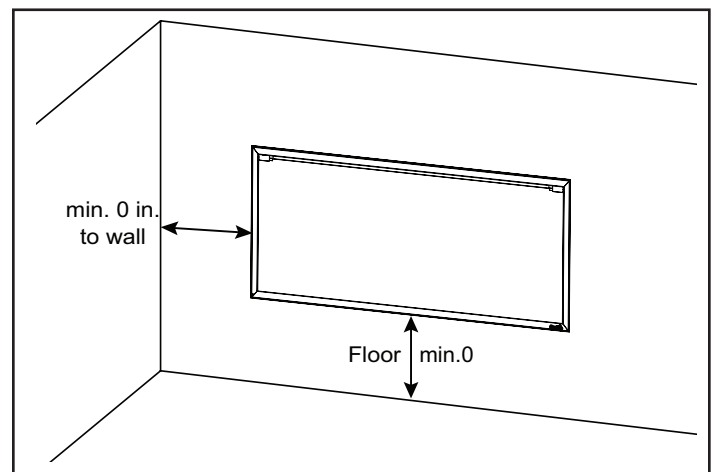

Please consult the manufacturer's installation manual for all details and requirements before making a final design layout decision.

Scion 78" Clean Face Linear Electric Fireplace

MODEL	WIDTH	HEIGHT	DEPTH	VIEWING AREA	BTUS
SF-SC78-BK	80" [2032]	23-7/8" [606]	7-5/8" [194]	76-7/8" x 15" [1953 x 381]	5,000

MINIMUM CLEARANCES TO COMBUSTIBLES

AREA	CLEARANCES
SIDES	0"
FLOOR	0"
TOP	0"
BACK	0"
FRONT	36" [914]

FINISHING DIMENSIONS

MANTEL PROJECTIONS

APPLIANCE LOCATION

PRODUCT LISTING CODES	
US	CSA 22.2 No 46-M1988
INTERNATIONAL	CSA 22.2 No 46-M1988