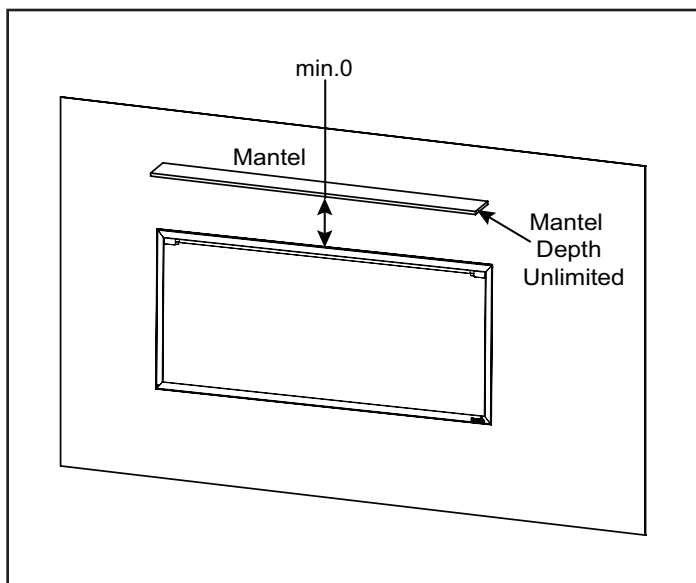

Please consult the manufacturer's installation manual for all details and requirements before making a final design layout decision.

Scion 78" Clean Face Linear Electric Fireplace

MODEL	WIDTH	HEIGHT	DEPTH	VIEWING AREA	BTUS
SF-SC78-BK	80" [2032]	23-7/8" [606]	7-5/8" [194]	76-7/8" x 15" [1953 x 381]	5,000

MINIMUM CLEARANCES TO COMBUSTIBLES

AREA	CLEARANCES
SIDES	0"
FLOOR	0"
TOP	0"
BACK	0"
FRONT	36" [914]

FINISHING DIMENSIONS

MANTEL PROJECTIONS

APPLIANCE LOCATION

PRODUCT LISTING CODES	
US	CSA 22.2 No 46-M1988
INTERNATIONAL	CSA 22.2 No 46-M1988