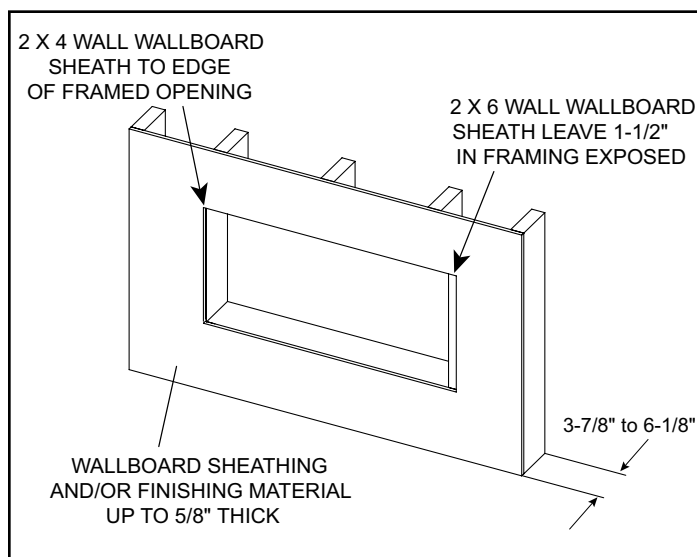

Please consult the manufacturer's installation manual for all details and requirements before making a final design layout decision.

Allusion 48" Recessed Linear Electric Fireplace

MODEL	FRONT WIDTH		BACK WIDTH		FRONT HEIGHT		BACK HEIGHT		DEPTH		VIEWING AREA
	Actual	Framing	Actual	Framing	Actual	Framing	Actual	Framing	Actual	Framing	
SF-ALL-48-BK	48-7/16" [1230]	44-5/16" [1126]	42-13/16" [1088]	44-5/16" [1126]	20-1/4" [515]	18-3/8" [467]	18" [457]	18-1/8" [461]	5-15/16" [151]	2x6 or 2x4	39-3/8" x 11-1/4" [1000 x 285]

ELECTRICAL CONNECTION REQUIREMENTS

CIRCUIT	CONNECTION METHOD	BTUS
15 AMP, 120V/60 Hz	Hardwire or plug-in	5,000

MINIMUM CLEARANCES TO COMBUSTIBLES

AREA	CLEARANCES
SIDES	0"
FLOOR	0"
TOP TO MANTEL	5/8" [16]
BACK	0"
FRONT	36" [914]

APPLIANCE LOCATION

FINISHING DIMENSIONS

WALLBOARD SHEATHING

RECESSED 2 X 4 WALL

RECESSED 2 X 6 WALL

PRODUCT LISTING CODES	
US	CSA 22.2 No 46-M1988
INTERNATIONAL	CSA 22.2 No 46-M1988

Product information provided is not complete and is subject to change without notice. Product installation must adhere strictly to instructions accompanying product to avoid risk of fire and potential injury.