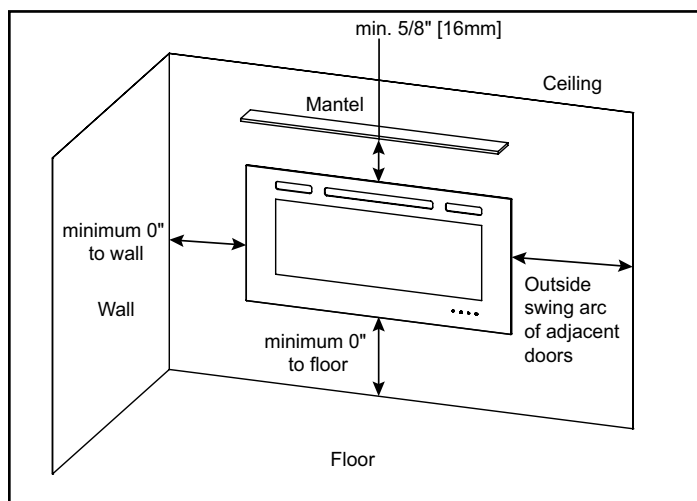

MINIMUM CLEARANCES TO COMBUSTIBLES

AREA	CLEARANCES
SIDES	0"
FLOOR	0"
TOP TO MANTEL	5/8" [16]
BACK	0"
FRONT	36" [914]

APPLIANCE LOCATION