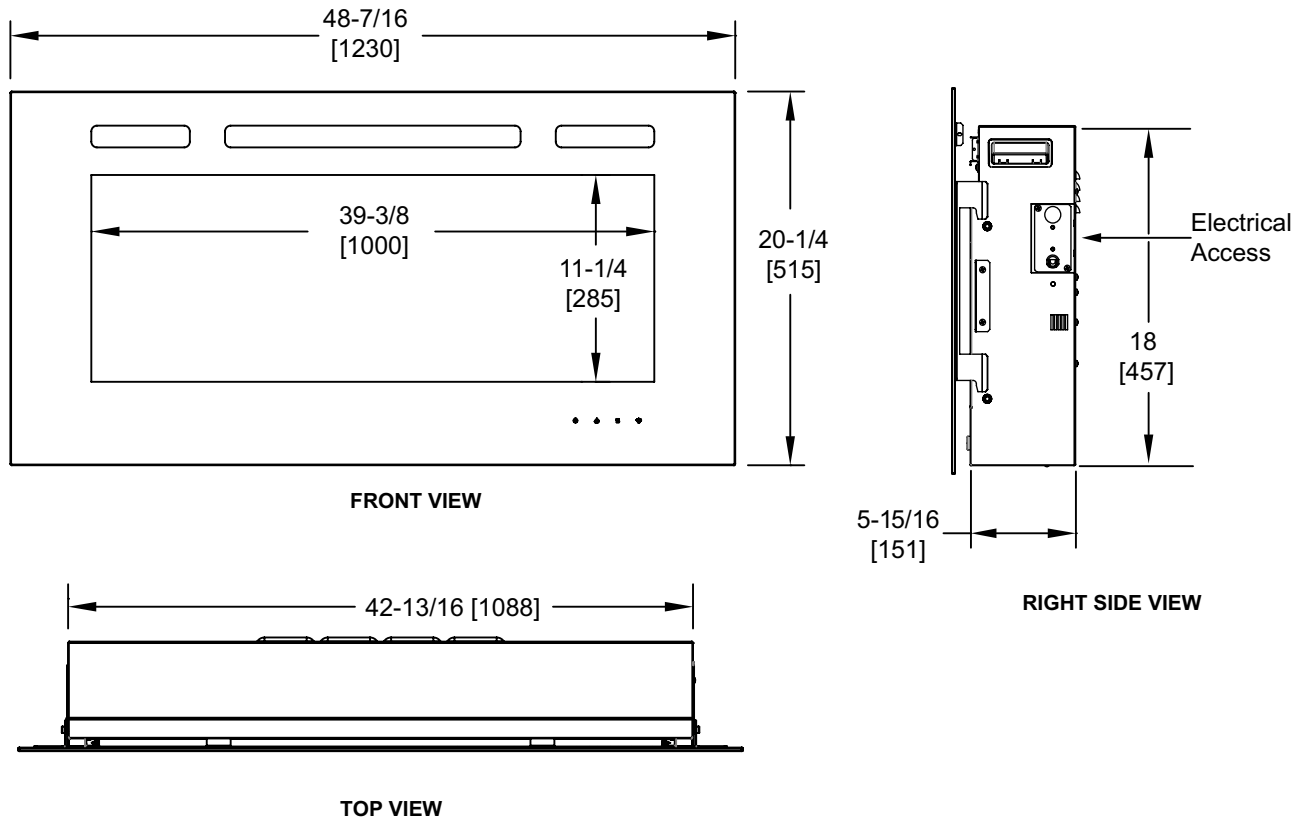

Please consult the manufacturer's installation manual for all details and requirements before making a final design layout decision.

Allusion 48" Recessed Linear Electric Fireplace

MODEL	FRONT WIDTH		BACK WIDTH		FRONT HEIGHT		BACK HEIGHT		DEPTH		VIEWING AREA
	Actual	Framing	Actual	Framing	Actual	Framing	Actual	Framing	Actual	Framing	
SF-ALL-48-BK	48-7/16" [1230]	44-5/16" [1126]	42-13/16" [1088]	44-5/16" [1126]	20-1/4" [515]	18-3/8" [467]	18" [457]	18-1/8" [461]	5-15/16" [151]	2x6 or 2x4	39-3/8" x 11-1/4" [1000 x 285]

ELECTRICAL CONNECTION REQUIREMENTS

CIRCUIT	CONNECTION METHOD	BTUS
15 AMP, 120V/60 Hz	Hardwire or plug-in	5,000

MINIMUM CLEARANCES TO COMBUSTIBLES

AREA	CLEARANCES
SIDES	0"
FLOOR	0"
TOP TO MANTEL	5/8" [16]
BACK	0"
FRONT	36" [914]

APPLIANCE LOCATION

FINISHING DIMENSIONS

WALLBOARD SHEATHING

RECESSED 2 X 4 WALL

RECESSED 2 X 6 WALL

PRODUCT LISTING CODES	
US	CSA 22.2 No 46-M1988
INTERNATIONAL	CSA 22.2 No 46-M1988

Product information provided is not complete and is subject to change without notice. Product installation must adhere strictly to instructions accompanying product to avoid risk of fire and potential injury.