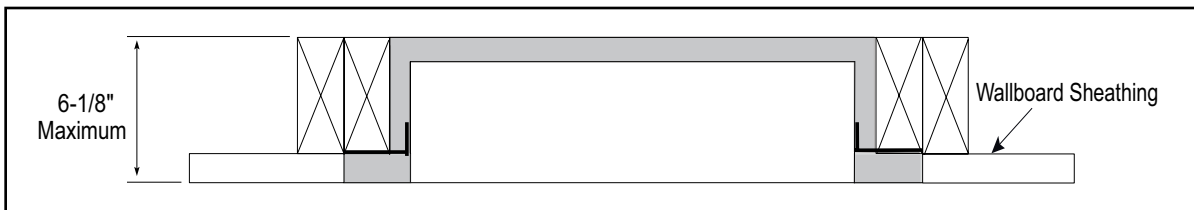

Please consult the manufacturer's installation manual for all details and requirements before making a final design layout decision.

Allusion 48" Recessed Linear Electric Fireplace

MODEL	FRONT WIDTH		BACK WIDTH		FRONT HEIGHT		BACK HEIGHT		DEPTH		VIEWING AREA
	Actual	Framing	Actual	Framing	Actual	Framing	Actual	Framing	Actual	Framing	
SF-ALL-48-BK	48-7/16" [1230]	44-5/16" [1126]	42-13/16" [1088]	44-5/16" [1126]	20-1/4" [515]	18-3/8" [467]	18" [457]	18-1/8" [461]	5-15/16" [151]	2x6 or 2x4	39-3/8" x 11-1/4" [1000 x 285]

APPLIANCE LOCATION

FINISHING DIMENSIONS

WALLBOARD SHEATHING

RECESSED 2 X 4 WALL

RECESSED 2 X 6 WALL

PRODUCT LISTING CODES	
US	CSA 22.2 No 46-M1988
INTERNATIONAL	CSA 22.2 No 46-M1988

Product information provided is not complete and is subject to change without notice. Product installation must adhere strictly to instructions accompanying product to avoid risk of fire and potential injury.