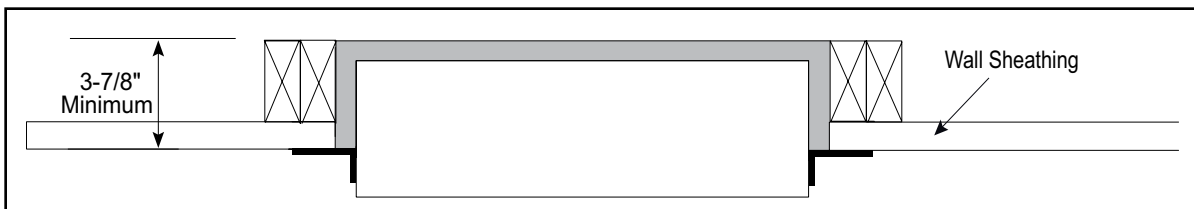

APPLIANCE LOCATION

FINISHING DIMENSIONS

WALLBOARD SHEATHING

RECESSED 2 X 4 WALL

RECESSED 2 X 6 WALL

PRODUCT LISTING CODES	
US	CSA 22.2 No 46-M1988
INTERNATIONAL	CSA 22.2 No 46-M1988

Product information provided is not complete and is subject to change without notice. Product installation must adhere strictly to instructions accompanying product to avoid risk of fire and potential injury.