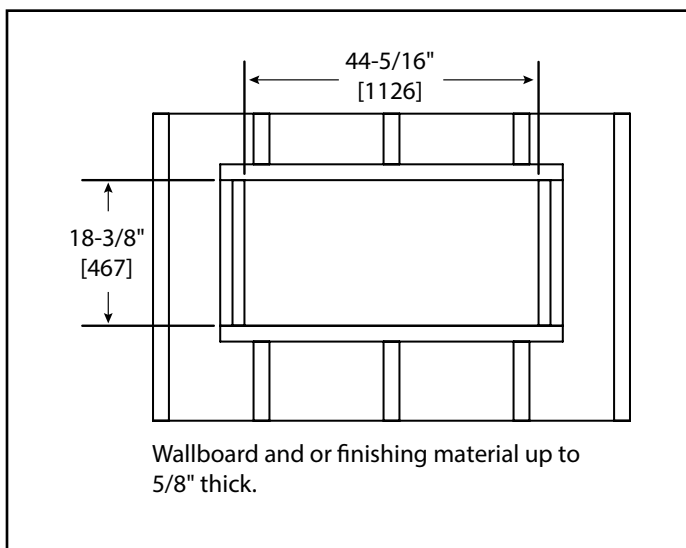

Please consult the manufacturer's installation manual for all details and requirements before making a final design layout decision.

Allusion 48" Recessed Linear Electric Fireplace

MODEL	FRONT WIDTH		BACK WIDTH		FRONT HEIGHT		BACK HEIGHT		DEPTH		VIEWING AREA
	Actual	Framing	Actual	Framing	Actual	Framing	Actual	Framing	Actual	Framing	
SF-ALL-48-BK	48-7/16" [1230]	44-5/16" [1126]	42-13/16" [1088]	44-5/16" [1126]	20-1/4" [515]	18-3/8" [467]	18" [457]	18-1/8" [461]	5-15/16" [151]	2x6 or 2x4	39-3/8" x 11-1/4" [1000 x 285]

APPLIANCE LOCATION

FINISHING DIMENSIONS

WALLBOARD SHEATHING

RECESSED 2 X 4 WALL

RECESSED 2 X 6 WALL

PRODUCT LISTING CODES	
US	CSA 22.2 No 46-M1988
INTERNATIONAL	CSA 22.2 No 46-M1988

Product information provided is not complete and is subject to change without notice. Product installation must adhere strictly to instructions accompanying product to avoid risk of fire and potential injury.