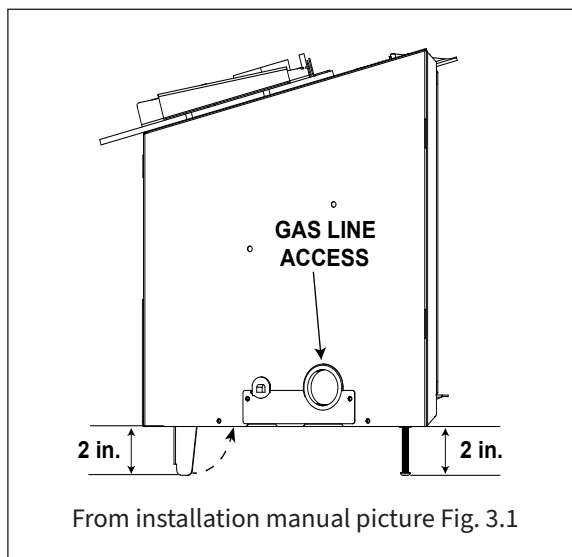

SMALL

42"W X 29"H

MEDIUM

44"W X 32"H

LARGE

48"W X 32"H

RECEPTACLE LOCATION

GAS LINE LOCATION