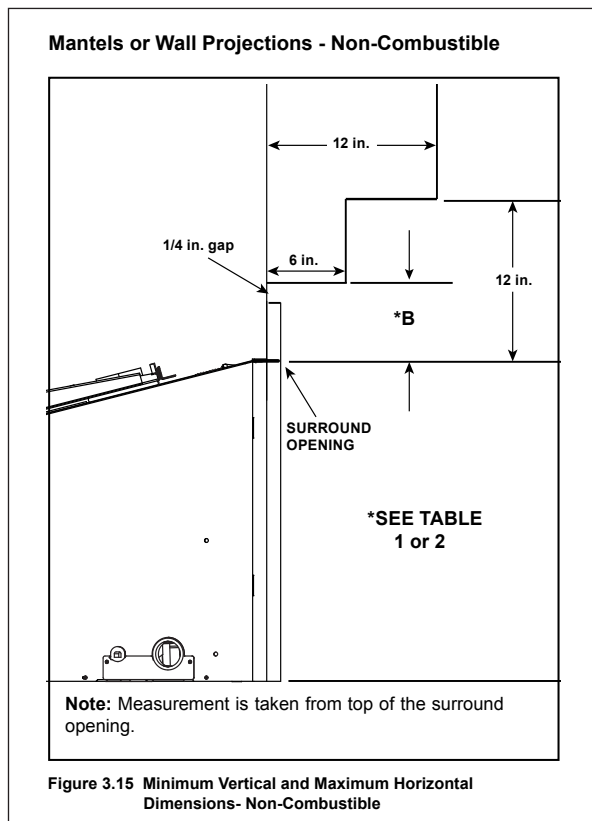

MANTEL HEIGHT CLEARANCE

PRODUCT LISTING CODES	
US	ANSI Z21.88-2019
CAN	CSA 2.33-2019

Product information provided is not complete and is subject to change without notice. Product installation must adhere strictly to instructions accompanying product to avoid risk of fire and potential injury.

MAJESTIC

Heat & Glo — A Brand of Hearth & Home Technologies
7571 215th Street West | Lakeville, MN 55044
877-486-9123 | heatnglo.com