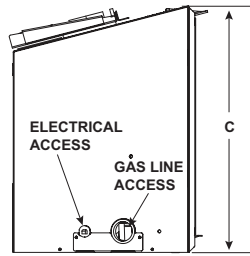

MAJESTIC

Ruby Platinum 35

Direct Vent Gas Insert

Scan QR code for installation manual for final dimensions and requirements.

FRONT WIDTH		BACK WIDTH		HEIGHT		DEPTH		GLASS SIZE	BTU/HOUR INPUT (NG)
UNIT	MIN. FIREBOX OPENING	UNIT	MIN. FIREBOX OPEN	UNIT	MIN. FIREBOX OPENING	UNIT	MIN. FIREBOX OPENING		
36-1/8" [918mm]	36-5/8" [930mm]	24-5/8" [626mm]	25-1/8" [638mm]	24" [610mm]	24-1/4" [616mm]	14-1/2" [368mm]	15" [381mm]	32-1/2" X 19-3/8" [826mm X 492mm]	32,700

LEFT SIDE VIEW