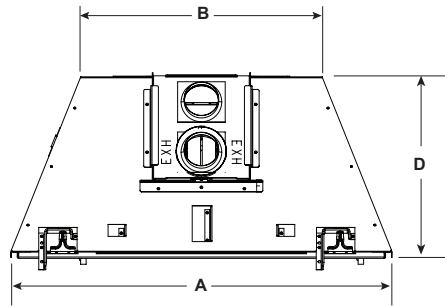

MAJESTIC

Ruby Platinum 35

Direct Vent Gas Insert

Scan QR code for installation manual for final dimensions and requirements.

FRONT WIDTH		BACK WIDTH		HEIGHT		DEPTH		GLASS SIZE	BTU/HOUR INPUT (NG)
UNIT	MIN. FIREBOX OPENING	UNIT	MIN. FIREBOX OPEN	UNIT	MIN. FIREBOX OPENING	UNIT	MIN. FIREBOX OPENING		
36-1/8" [918mm]	36-5/8" [930mm]	24-5/8" [626mm]	25-1/8" [638mm]	24" [610mm]	24-1/4" [616mm]	14-1/2" [368mm]	15" [381mm]	32-1/2" X 19-3/8" [826mm X 492mm]	32,700

TOP VIEW

SURROUND OPTIONS

Hide any gap between your gas fireplace insert and the existing fireplace opening with a low profile metal surround in different finishes. Custom surrounds may be available depending on sizes needed.

42"W X 29"H

44"W X 32"H

48"W X 32"H