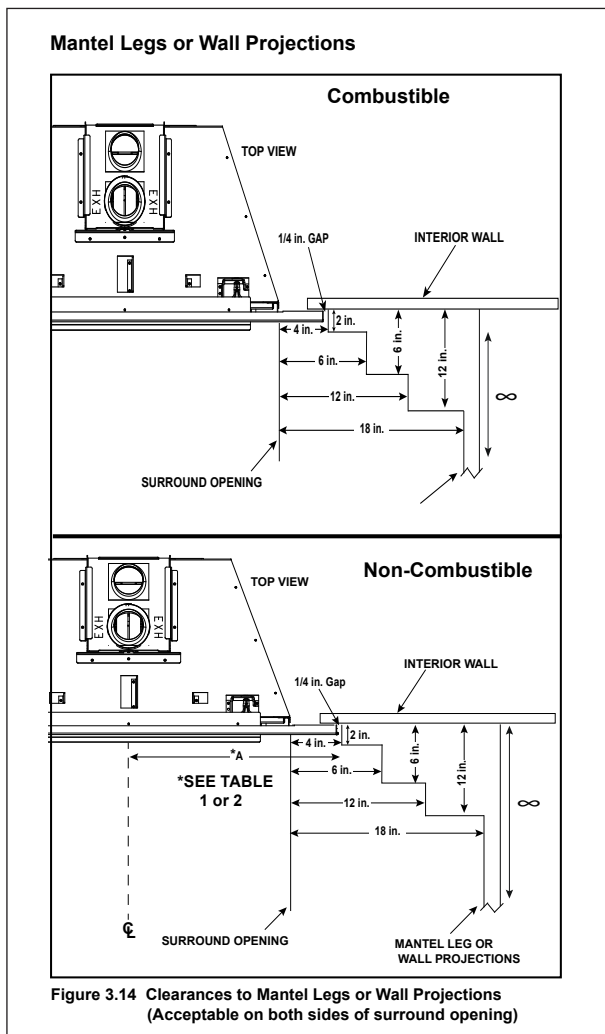

MANTEL LEG CLEARANCE