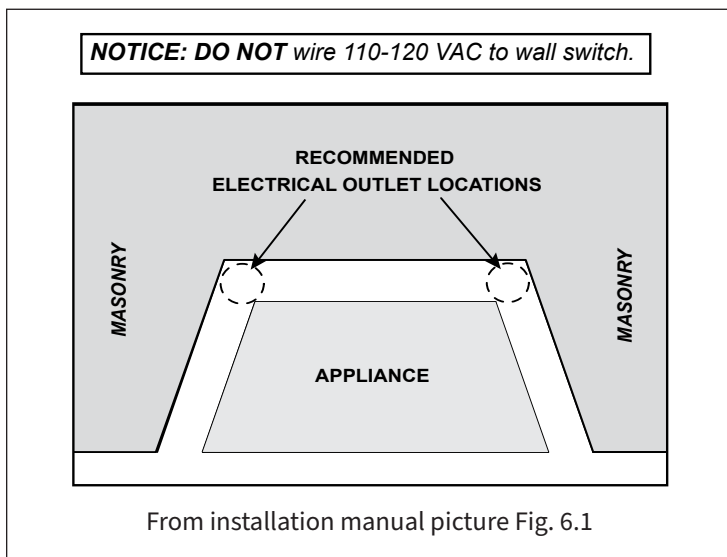

SMALL

42"W X 29"H

MEDIUM

44"W X 32"H

LARGE

48"W X 32"H

RECEPTACLE LOCATION

GAS LINE LOCATION