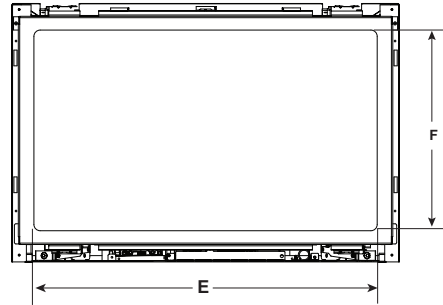

MAJESTIC

Ruby Platinum 35

Direct Vent Gas Insert

Scan QR code for installation manual for final dimensions and requirements.

FRONT WIDTH		BACK WIDTH		HEIGHT		DEPTH		GLASS SIZE	BTU/HOUR INPUT (NG)
UNIT	MIN. FIREBOX OPENING	UNIT	MIN. FIREBOX OPEN	UNIT	MIN. FIREBOX OPENING	UNIT	MIN. FIREBOX OPENING		
36-1/8" [918mm]	36-5/8" [930mm]	24-5/8" [626mm]	25-1/8" [638mm]	24" [610mm]	24-1/4" [616mm]	14-1/2" [368mm]	15" [381mm]	32-1/2" X 19-3/8" [826mm X 492mm]	32,700

LEFT SIDE VIEW

FRONT VIEW

TOP VIEW

RIGHT SIDE VIEW

SURROUND OPTIONS

Hide any gap between your gas fireplace insert and the existing fireplace opening with a low profile metal surround in different finishes. Custom surrounds may be available depending on sizes needed.

SMALL

42"W X 29"H

MEDIUM

44"W X 32"H

LARGE

48"W X 32"H

RECEPTACLE LOCATION

GAS LINE LOCATION