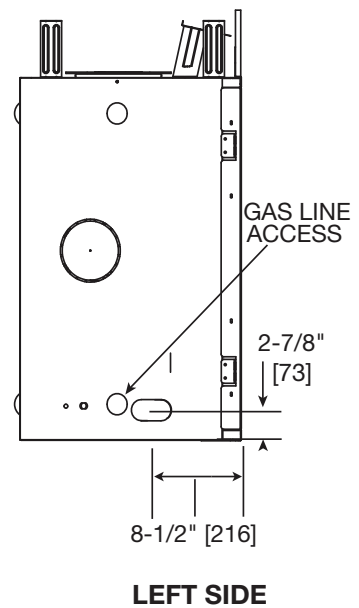

MAJESTIC

Please consult the manufacturer's installation manual for all details and requirements before making a final design layout decision.

MERIDIAN 36

Direct Vent Gas Fireplace

MODEL	FRONT WIDTH		BACK WIDTH		HEIGHT		DEPTH		GLASS SIZE
	ACTUAL	FRAMING	ACTUAL	FRAMING	ACTUAL	FRAMING	ACTUAL	FRAMING	
MERID36 30,000 BTU (NG) 29,000 BTU (LP)	41" (1041mm)	42" (1067mm)	28-1/2" (724mm)	42" (1067mm)	40-7/8" (1038mm)	40-1/8" (1019mm)	21" (533mm)	22" (559mm)	32" x 21-9/16" (813mm x 548mm)

APPLIANCE LOCATION

FRAMING DIMENSIONS

MANTEL AND WALL PROJECTIONS

CLEARANCES TO COMBUSTIBLES

PRODUCT LISTING CODES	
US	ANSI Z21.88-2014
CAN	CSA 2.33-2014

Product information provided is not complete and is subject to change without notice. Product installation must adhere strictly to instructions accompanying product to avoid risk of fire and potential injury.