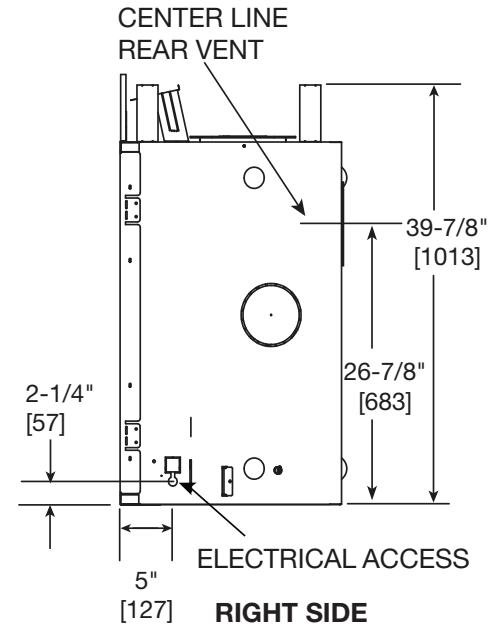

MAJESTIC

Please consult the manufacturer's installation manual for all details and requirements before making a final design layout decision.

MERIDIAN 36

Direct Vent Gas Fireplace

MODEL	FRONT WIDTH		BACK WIDTH		HEIGHT		DEPTH		GLASS SIZE
	ACTUAL	FRAMING	ACTUAL	FRAMING	ACTUAL	FRAMING	ACTUAL	FRAMING	
MERID36 30,000 BTU (NG) 29,000 BTU (LP)	41" (1041mm)	42" (1067mm)	28-1/2" (724mm)	42" (1067mm)	40-7/8" (1038mm)	40-1/8" (1019mm)	21" (533mm)	22" (559mm)	32" x 21-9/16" (813mm x 548mm)

APPLIANCE LOCATION

FRAMING DIMENSIONS

MANTEL AND WALL PROJECTIONS

CLEARANCES TO COMBUSTIBLES

PRODUCT LISTING CODES	
US	ANSI Z21.88-2014
CAN	CSA 2.33-2014

Product information provided is not complete and is subject to change without notice. Product installation must adhere strictly to instructions accompanying product to avoid risk of fire and potential injury.