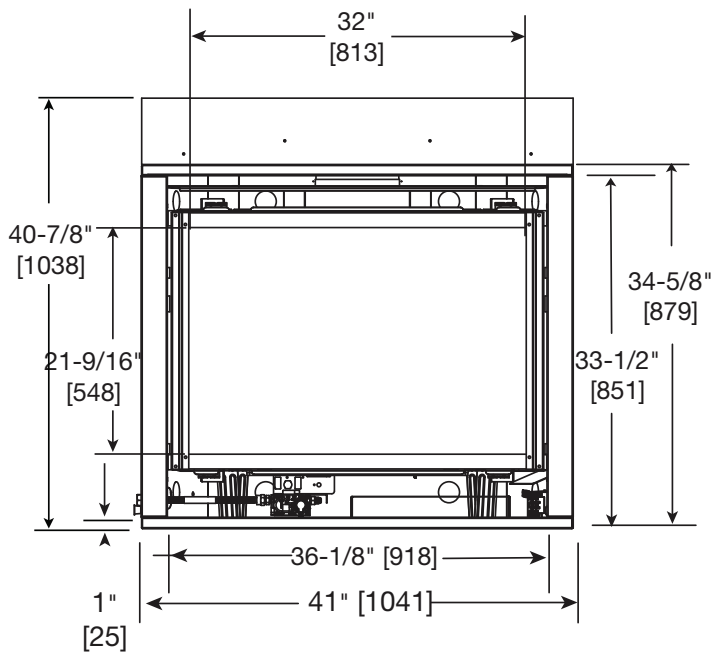

MAJESTIC

Please consult the manufacturer's installation manual for all details and requirements before making a final design layout decision.

MERIDIAN 36

Direct Vent Gas Fireplace

MODEL	FRONT WIDTH		BACK WIDTH		HEIGHT		DEPTH		GLASS SIZE
	ACTUAL	FRAMING	ACTUAL	FRAMING	ACTUAL	FRAMING	ACTUAL	FRAMING	
MERID36 30,000 BTU (NG) 29,000 BTU (LP)	41" (1041mm)	42" (1067mm)	28-1/2" (724mm)	42" (1067mm)	40-7/8" (1038mm)	40-1/8" (1019mm)	21" (533mm)	22" (559mm)	32" x 21-9/16" (813mm x 548mm)

APPLIANCE LOCATION

FRAMING DIMENSIONS

MANTEL AND WALL PROJECTIONS

CLEARANCES TO COMBUSTIBLES

PRODUCT LISTING CODES	
US	ANSI Z21.88-2014
CAN	CSA 2.33-2014

Product information provided is not complete and is subject to change without notice. Product installation must adhere strictly to instructions accompanying product to avoid risk of fire and potential injury.