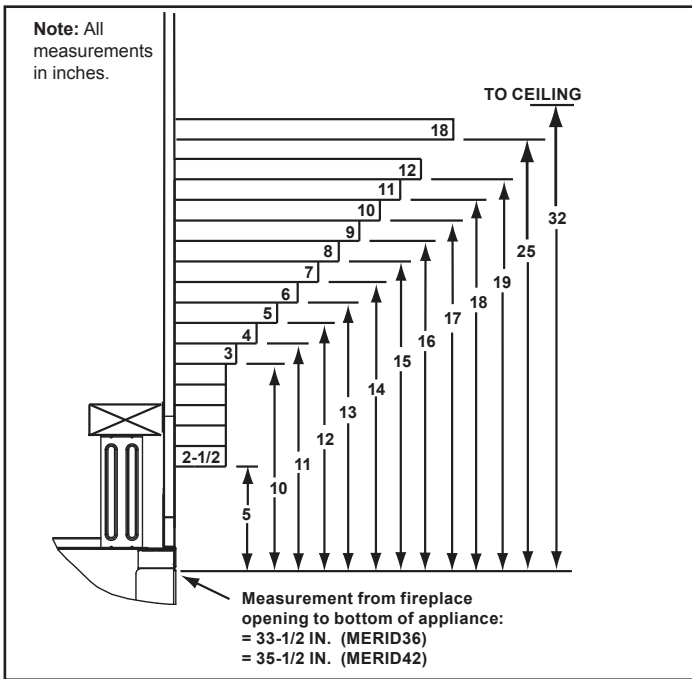

MAJESTIC

Please consult the manufacturer's installation manual for all details and requirements before making a final design layout decision.

MERIDIAN 36

Direct Vent Gas Fireplace

MODEL	FRONT WIDTH		BACK WIDTH		HEIGHT		DEPTH		GLASS SIZE
	ACTUAL	FRAMING	ACTUAL	FRAMING	ACTUAL	FRAMING	ACTUAL	FRAMING	
MERID36 30,000 BTU (NG) 29,000 BTU (LP)	41" (1041mm)	42" (1067mm)	28-1/2" (724mm)	42" (1067mm)	40-7/8" (1038mm)	40-1/8" (1019mm)	21" (533mm)	22" (559mm)	32" x 21-9/16" (813mm x 548mm)

APPLIANCE LOCATION

FRAMING DIMENSIONS

MANTEL AND WALL PROJECTIONS

CLEARANCES TO COMBUSTIBLES

PRODUCT LISTING CODES	
US	ANSI Z21.88-2014
CAN	CSA 2.33-2014

Product information provided is not complete and is subject to change without notice. Product installation must adhere strictly to instructions accompanying product to avoid risk of fire and potential injury.