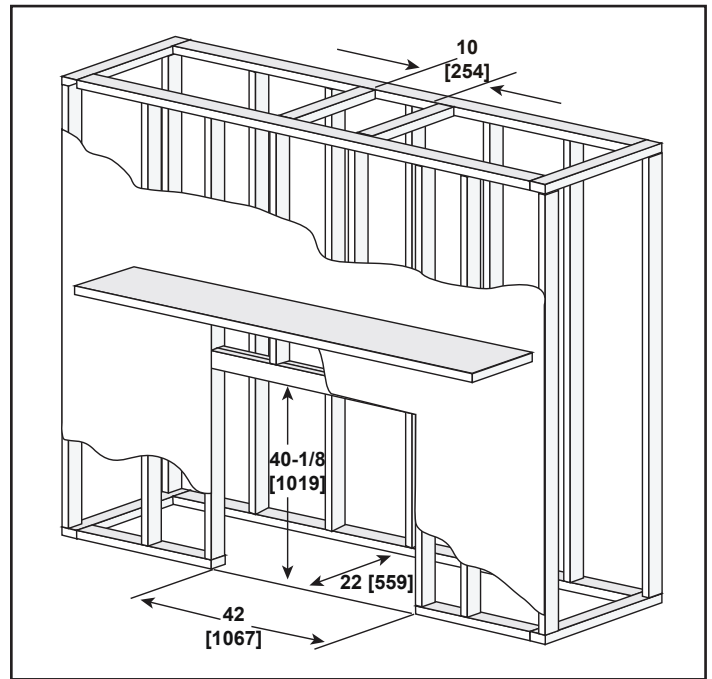

MAJESTIC

Please consult the manufacturer's installation manual for all details and requirements before making a final design layout decision.

MERIDIAN 36

Direct Vent Gas Fireplace

MODEL	FRONT WIDTH		BACK WIDTH		HEIGHT		DEPTH		GLASS SIZE
	ACTUAL	FRAMING	ACTUAL	FRAMING	ACTUAL	FRAMING	ACTUAL	FRAMING	
MERID36 30,000 BTU (NG) 29,000 BTU (LP)	41" (1041mm)	42" (1067mm)	28-1/2" (724mm)	42" (1067mm)	40-7/8" (1038mm)	40-1/8" (1019mm)	21" (533mm)	22" (559mm)	32" x 21-9/16" (813mm x 548mm)

APPLIANCE LOCATION

FRAMING DIMENSIONS

MANTEL AND WALL PROJECTIONS

CLEARANCES TO COMBUSTIBLES

PRODUCT LISTING CODES	
US	ANSI Z21.88-2014
CAN	CSA 2.33-2014

Product information provided is not complete and is subject to change without notice. Product installation must adhere strictly to instructions accompanying product to avoid risk of fire and potential injury.