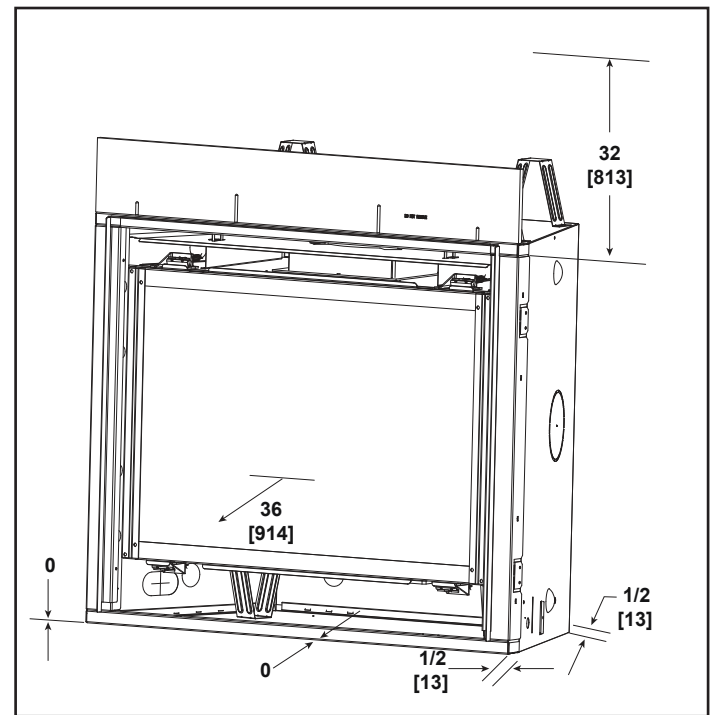

MAJESTIC

Please consult the manufacturer's installation manual for all details and requirements before making a final design layout decision.

MERIDIAN 36

Direct Vent Gas Fireplace

MODEL	FRONT WIDTH		BACK WIDTH		HEIGHT		DEPTH		GLASS SIZE
	ACTUAL	FRAMING	ACTUAL	FRAMING	ACTUAL	FRAMING	ACTUAL	FRAMING	
MERID36 30,000 BTU (NG) 29,000 BTU (LP)	41" (1041mm)	42" (1067mm)	28-1/2" (724mm)	42" (1067mm)	40-7/8" (1038mm)	40-1/8" (1019mm)	21" (533mm)	22" (559mm)	32" x 21-9/16" (813mm x 548mm)

APPLIANCE LOCATION

FRAMING DIMENSIONS

MANTEL AND WALL PROJECTIONS

CLEARANCES TO COMBUSTIBLES

PRODUCT LISTING CODES	
US	ANSI Z21.88-2014
CAN	CSA 2.33-2014

Product information provided is not complete and is subject to change without notice. Product installation must adhere strictly to instructions accompanying product to avoid risk of fire and potential injury.