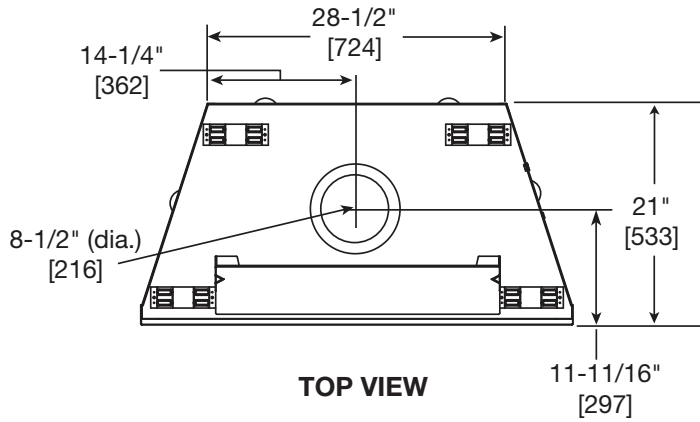

MAJESTIC

Please consult the manufacturer's installation manual for all details and requirements before making a final design layout decision.

MERIDIAN 36

Direct Vent Gas Fireplace

MODEL	FRONT WIDTH		BACK WIDTH		HEIGHT		DEPTH		GLASS SIZE
	ACTUAL	FRAMING	ACTUAL	FRAMING	ACTUAL	FRAMING	ACTUAL	FRAMING	
MERID36 30,000 BTU (NG) 29,000 BTU (LP)	41" (1041mm)	42" (1067mm)	28-1/2" (724mm)	42" (1067mm)	40-7/8" (1038mm)	40-1/8" (1019mm)	21" (533mm)	22" (559mm)	32" x 21-9/16" (813mm x 548mm)

APPLIANCE LOCATION

FRAMING DIMENSIONS

MANTEL AND WALL PROJECTIONS

CLEARANCES TO COMBUSTIBLES

PRODUCT LISTING CODES	
US	ANSI Z21.88-2014
CAN	CSA 2.33-2014

Product information provided is not complete and is subject to change without notice. Product installation must adhere strictly to instructions accompanying product to avoid risk of fire and potential injury.