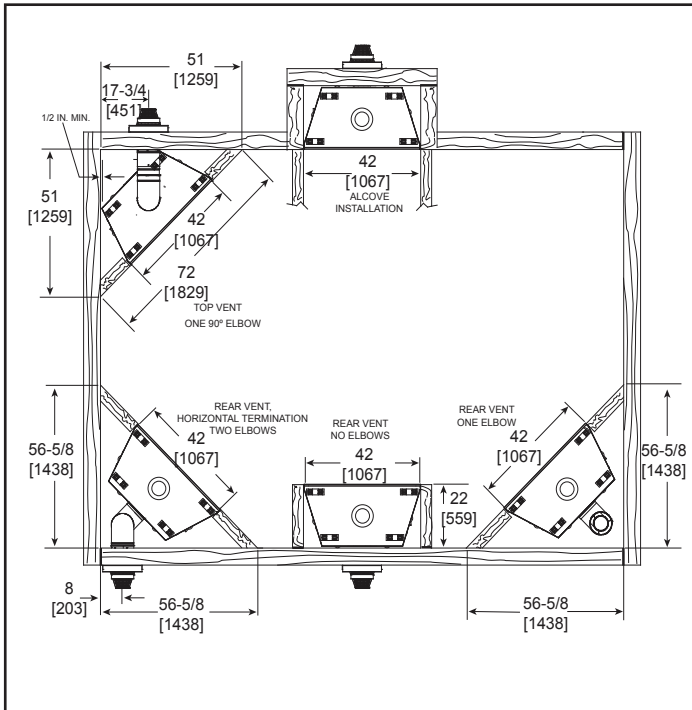

MAJESTIC

Please consult the manufacturer's installation manual for all details and requirements before making a final design layout decision.

MERIDIAN 36

Direct Vent Gas Fireplace

MODEL	FRONT WIDTH		BACK WIDTH		HEIGHT		DEPTH		GLASS SIZE
	ACTUAL	FRAMING	ACTUAL	FRAMING	ACTUAL	FRAMING	ACTUAL	FRAMING	
MERID36 30,000 BTU (NG) 29,000 BTU (LP)	41" (1041mm)	42" (1067mm)	28-1/2" (724mm)	42" (1067mm)	40-7/8" (1038mm)	40-1/8" (1019mm)	21" (533mm)	22" (559mm)	32" x 21-9/16" (813mm x 548mm)

APPLIANCE LOCATION

FRAMING DIMENSIONS

MANTEL AND WALL PROJECTIONS

CLEARANCES TO COMBUSTIBLES

PRODUCT LISTING CODES	
US	ANSI Z21.88-2014
CAN	CSA 2.33-2014

Product information provided is not complete and is subject to change without notice. Product installation must adhere strictly to instructions accompanying product to avoid risk of fire and potential injury.