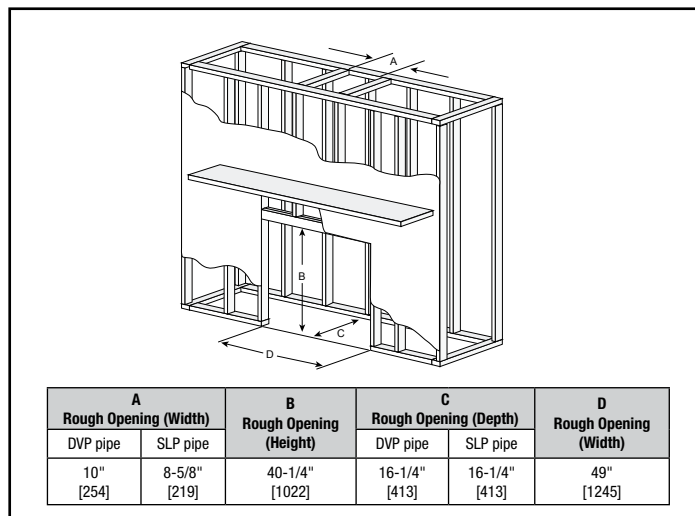

MAJESTIC

Please consult the manufacturer's installation manual for all details and requirements before making a final design layout decision.

QUARTZ 42
Direct Vent Gas Fireplace

MODEL	FRONT WIDTH		REAR WIDTH		HEIGHT		DEPTH		GLASS SIZE
	ACTUAL	FRAMING	ACTUAL	FRAMING	ACTUAL	FRAMING	ACTUAL	FRAMING	
QUARTZ42 28,500 BTU (NG) 26,000 BTU (LP)	48" [1219mm]	49" [1245mm]	37-3/4" [959mm]	49" [1245mm]	39-9/16" [1005mm]	40-1/4" [1022mm]	16-5/16" [415mm]	16-1/4" [413mm]	39-1/16" X 23-9/16" [992mm] X [599mm]

TOP VIEW

FRONT VIEW

HEAT-ZONE® ACCESS

LEFT SIDE

RIGHT SIDE

APPLIANCE LOCATION

FRAMING DIMENSIONS

WALL PENETRATION