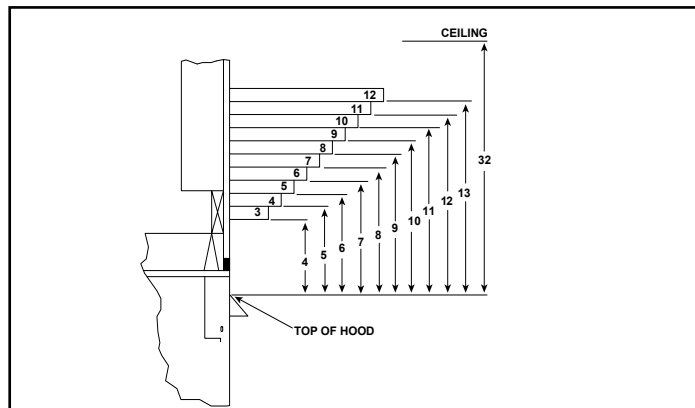

MANTEL PROJECTIONS