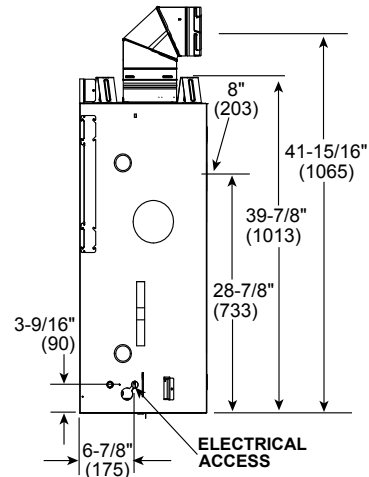

MAJESTIC

Please consult the manufacturer's installation manual for all details and requirements before making a final design layout decision.

QUARTZ 42
Direct Vent Gas Fireplace

MODEL	FRONT WIDTH		REAR WIDTH		HEIGHT		DEPTH		GLASS SIZE
	ACTUAL	FRAMING	ACTUAL	FRAMING	ACTUAL	FRAMING	ACTUAL	FRAMING	
QUARTZ42 28,500 BTU (NG) 26,000 BTU (LP)	48" [1219mm]	49" [1245mm]	37-3/4" [959mm]	49" [1245mm]	39-9/16" [1005mm]	40-1/4" [1022mm]	16-5/16" [415mm]	16-1/4" [413mm]	39-1/16" X 23-9/16" [992mm] X [599mm]

TOP VIEW

FRONT VIEW

HEAT-ZONE® ACCESS

LEFT SIDE

RIGHT SIDE

APPLIANCE LOCATION

FRAMING DIMENSIONS

WALL PENETRATION