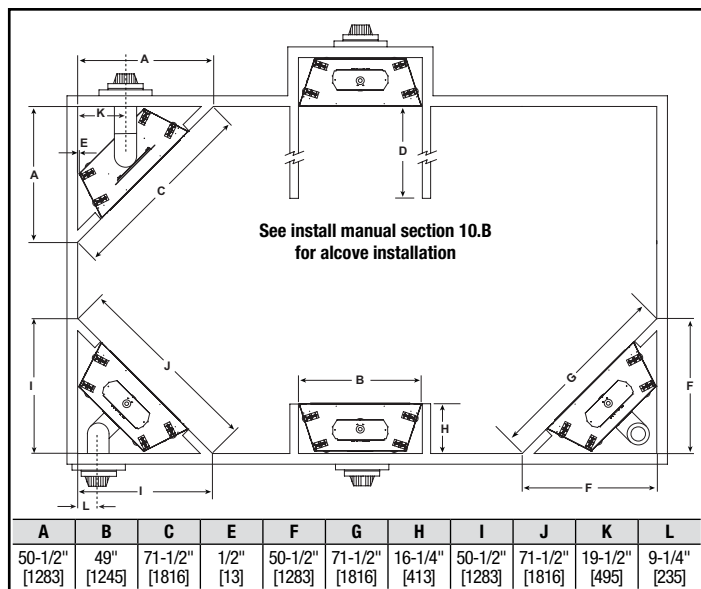

MAJESTIC

Please consult the manufacturer's installation manual for all details and requirements before making a final design layout decision.

QUARTZ 42
Direct Vent Gas Fireplace

MODEL	FRONT WIDTH		REAR WIDTH		HEIGHT		DEPTH		GLASS SIZE
	ACTUAL	FRAMING	ACTUAL	FRAMING	ACTUAL	FRAMING	ACTUAL	FRAMING	
QUARTZ42 28,500 BTU (NG) 26,000 BTU (LP)	48" [1219mm]	49" [1245mm]	37-3/4" [959mm]	49" [1245mm]	39-9/16" [1005mm]	40-1/4" [1022mm]	16-5/16" [415mm]	16-1/4" [413mm]	39-1/16" X 23-9/16" [992mm] X [599mm]

TOP VIEW

FRONT VIEW

HEAT-ZONE® ACCESS

LEFT SIDE

RIGHT SIDE

APPLIANCE LOCATION

FRAMING DIMENSIONS

WALL PENETRATION