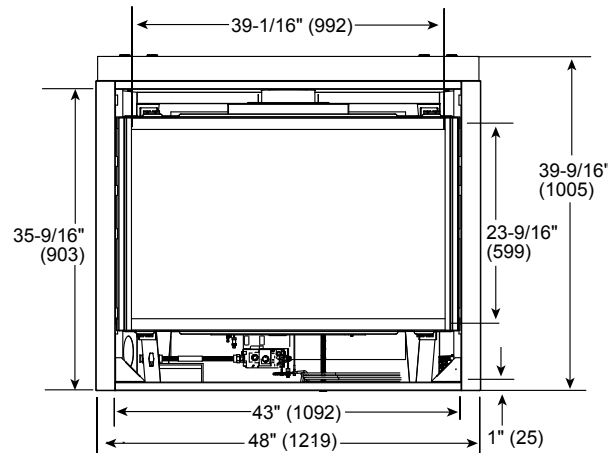

MAJESTIC

Please consult the manufacturer's installation manual for all details and requirements before making a final design layout decision.

QUARTZ 42
Direct Vent Gas Fireplace

MODEL	FRONT WIDTH		REAR WIDTH		HEIGHT		DEPTH		GLASS SIZE
	ACTUAL	FRAMING	ACTUAL	FRAMING	ACTUAL	FRAMING	ACTUAL	FRAMING	
QUARTZ42 28,500 BTU (NG) 26,000 BTU (LP)	48" [1219mm]	49" [1245mm]	37-3/4" [959mm]	49" [1245mm]	39-9/16" [1005mm]	40-1/4" [1022mm]	16-5/16" [415mm]	16-1/4" [413mm]	39-1/16" X 23-9/16" [992mm] X [599mm]

TOP VIEW

FRONT VIEW

HEAT-ZONE® ACCESS

LEFT SIDE

RIGHT SIDE

APPLIANCE LOCATION

FRAMING DIMENSIONS

WALL PENETRATION