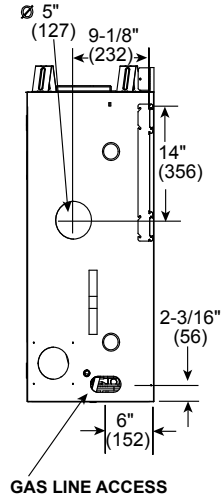

MAJESTIC

Please consult the manufacturer's installation manual for all details and requirements before making a final design layout decision.

QUARTZ 42
Direct Vent Gas Fireplace

MODEL	FRONT WIDTH		REAR WIDTH		HEIGHT		DEPTH		GLASS SIZE
	ACTUAL	FRAMING	ACTUAL	FRAMING	ACTUAL	FRAMING	ACTUAL	FRAMING	
QUARTZ42 28,500 BTU (NG) 26,000 BTU (LP)	48" [1219mm]	49" [1245mm]	37-3/4" [959mm]	49" [1245mm]	39-9/16" [1005mm]	40-1/4" [1022mm]	16-5/16" [415mm]	16-1/4" [413mm]	39-1/16" X 23-9/16" [992mm] X [599mm]

TOP VIEW

FRONT VIEW

HEAT-ZONE® ACCESS

LEFT SIDE

RIGHT SIDE

APPLIANCE LOCATION

FRAMING DIMENSIONS

WALL PENETRATION