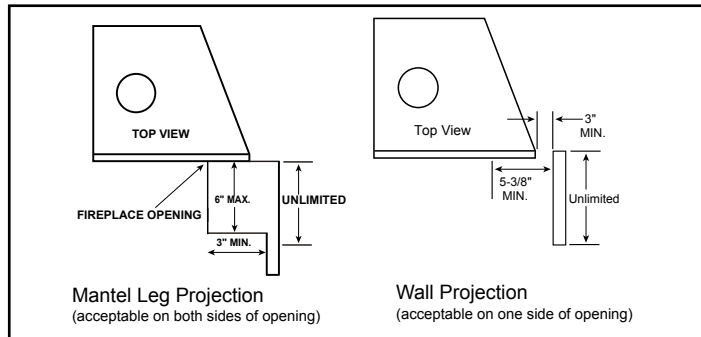

MANTEL LEG/WALL PROJECTIONS

PRODUCT LISTING CODES	
US	ANSI Z21.88-2016
CAN	CSA 2.33-2016

Product information provided is not complete and is subject to change without notice. Product installation must adhere strictly to instructions accompanying product to avoid risk of fire and potential injury.