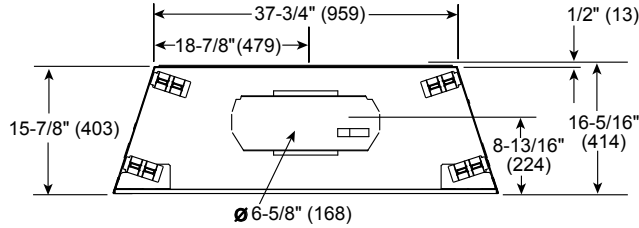

MAJESTIC

Please consult the manufacturer's installation manual for all details and requirements before making a final design layout decision.

QUARTZ 42
Direct Vent Gas Fireplace

MODEL	FRONT WIDTH		REAR WIDTH		HEIGHT		DEPTH		GLASS SIZE
	ACTUAL	FRAMING	ACTUAL	FRAMING	ACTUAL	FRAMING	ACTUAL	FRAMING	
QUARTZ42 28,500 BTU (NG) 26,000 BTU (LP)	48" [1219mm]	49" [1245mm]	37-3/4" [959mm]	49" [1245mm]	39-9/16" [1005mm]	40-1/4" [1022mm]	16-5/16" [415mm]	16-1/4" [413mm]	39-1/16" X 23-9/16" [992mm] X [599mm]

TOP VIEW

FRONT VIEW

HEAT-ZONE® ACCESS

LEFT SIDE

RIGHT SIDE

APPLIANCE LOCATION

FRAMING DIMENSIONS

WALL PENETRATION