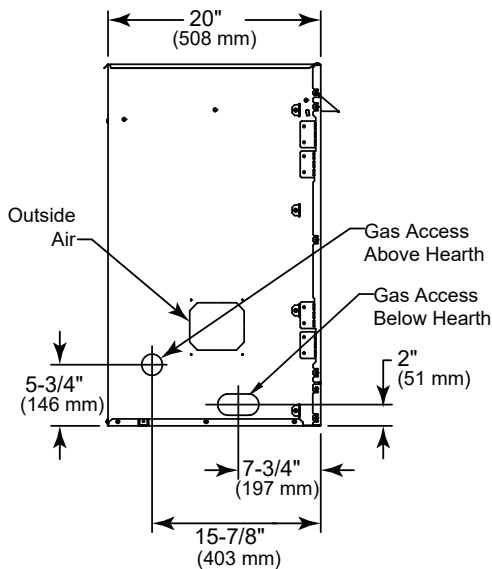

LOVE AT FIRST LIGHT

Please consult the manufacturer's installation manual for all details and requirements before making a final design layout decision.

Exacta 42  
Vent Free Gas Firebox

MODEL	FRONT WIDTH		BACK WIDTH		HEIGHT		DEPTH		VIEWING AREA
	Actual	Framing	Actual	Framing	Actual	Framing	Actual	Framing	
BUF42	48"	48-1/2"	37-1/4"	48-1/2"	34"	34-1/4"	20"	19-3/4"	42" x 27"

FRONT VIEW

TOP VIEW

LEFT SIDE VIEW

RIGHT SIDE VIEW

FRAMING DIMENSIONS

Note: Add 1/2" to width (A) and 1/4" to height (B) dimensions when using optional trim kit to finish the installation of a custom cabinet, mantle, or other built-in enclosure.

MANTEL CLEARANCES

18 in. Maximum  
20 in.  
14 in.  
3 in. Min. (Combustible Mantle)  
Measured from top of appliance opening  
Gray area is combustible material  
White area is non-combustible material  
Seal joint with non-combustible sealant to prevent heat from being drawn into the wall cavity.

MINIMUM HEARTH DIMENSIONS

24-3/8"  
25-1/2"  
22-5/8"  
15"  
32-7/8"

Dimensions shown are with concrete liner installed.

MANTEL LEG CLEARANCES

Unit  
6.00"  
Gray area is combustible material  
12.00"  
White area is non-combustible material only  
Minimum Side Wall  
9.00"