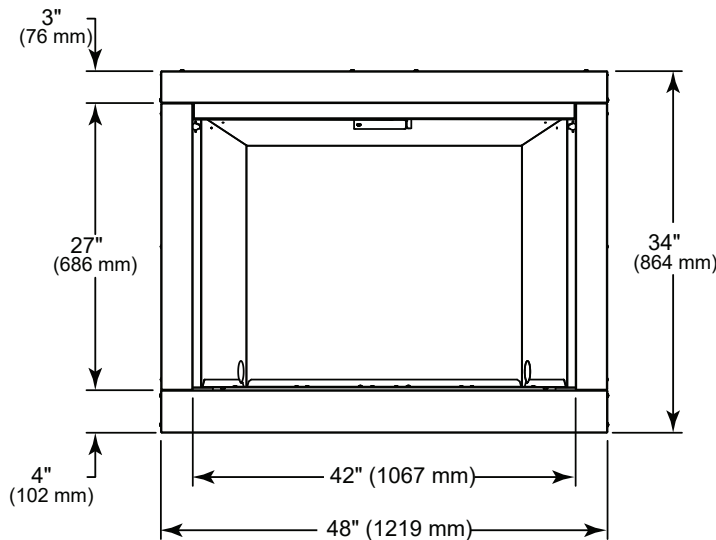

LOVE AT FIRST LIGHT

Please consult the manufacturer's installation manual for all details and requirements before making a final design layout decision.

Exacta 42  
Vent Free Gas Firebox

MODEL	FRONT WIDTH		BACK WIDTH		HEIGHT		DEPTH		VIEWING AREA
	Actual	Framing	Actual	Framing	Actual	Framing	Actual	Framing	
BUF42	48"	48-1/2"	37-1/4"	48-1/2"	34"	34-1/4"	20"	19-3/4"	42" x 27"

FRONT VIEW

TOP VIEW

LEFT SIDE VIEW

RIGHT SIDE VIEW

FRAMING DIMENSIONS

Note: Add 1/2" to width (A) and 1/4" to height (B) dimensions when using optional trim kit to finish the installation of a custom cabinet, mantle, or other built-in enclosure.

MANTEL CLEARANCES

18 in. Maximum  
20 in.  
14 in.  
3 in. Min. (Combustible Mantle)  
Measured from top of appliance opening  
Gray area is combustible material  
White area is non-combustible material  
Seal joint with non-combustible sealant to prevent heat from being drawn into the wall cavity.

MINIMUM HEARTH DIMENSIONS

24-3/8"  
25-1/2"  
22-5/8"  
15"  
32-7/8"

Dimensions shown are with concrete liner installed.

MANTEL LEG CLEARANCES

Unit  
6.00"  
Gray area is combustible material  
12.00"  
White area is non-combustible material only  
Minimum Side Wall  
9.00"