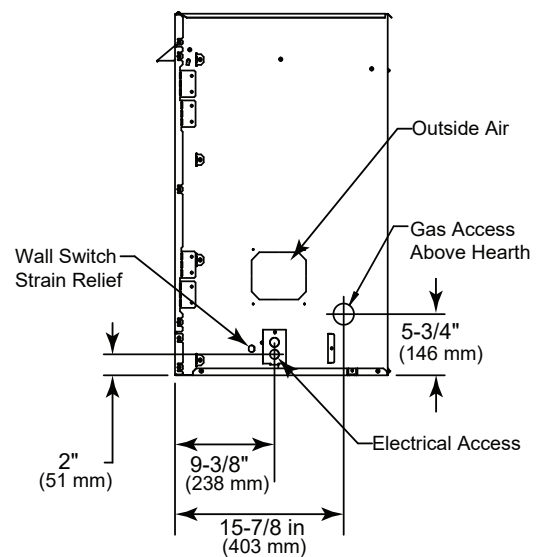

LOVE AT FIRST LIGHT

Please consult the manufacturer's installation manual for all details and requirements before making a final design layout decision.

Exacta 42  
Vent Free Gas Firebox

MODEL	FRONT WIDTH		BACK WIDTH		HEIGHT		DEPTH		VIEWING AREA
	Actual	Framing	Actual	Framing	Actual	Framing	Actual	Framing	
BUF42	48"	48-1/2"	37-1/4"	48-1/2"	34"	34-1/4"	20"	19-3/4"	42" x 27"

FRONT VIEW

TOP VIEW

LEFT SIDE VIEW

RIGHT SIDE VIEW

FRAMING DIMENSIONS

Note: Add 1/2" to width (A) and 1/4" to height (B) dimensions when using optional trim kit to finish the installation of a custom cabinet, mantle, or other built-in enclosure.

MANTEL CLEARANCES

18 in. Maximum  
20 in.  
14 in.  
3 in. Min. (Combustible Mantle)  
Measured from top of appliance opening  
Gray area is combustible material  
White area is non-combustible material  
Seal joint with non-combustible sealant to prevent heat from being drawn into the wall cavity.

MINIMUM HEARTH DIMENSIONS

24-3/8"  
25-1/2"  
22-5/8"  
15"  
32-7/8"

Dimensions shown are with concrete liner installed.

MANTEL LEG CLEARANCES

Unit  
6.00"  
Gray area is combustible material  
12.00"  
White area is non-combustible material only  
Minimum Side Wall  
9.00"