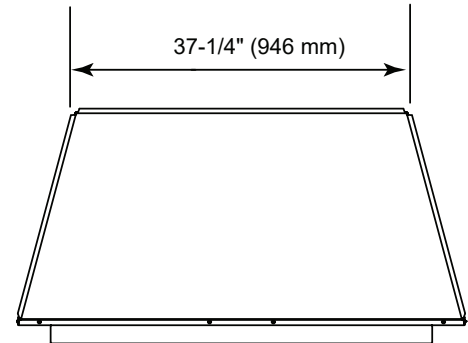

LOVE AT FIRST LIGHT

Please consult the manufacturer's installation manual for all details and requirements before making a final design layout decision.

Exacta 42  
Vent Free Gas Firebox

MODEL	FRONT WIDTH		BACK WIDTH		HEIGHT		DEPTH		VIEWING AREA
	Actual	Framing	Actual	Framing	Actual	Framing	Actual	Framing	
BUF42	48"	48-1/2"	37-1/4"	48-1/2"	34"	34-1/4"	20"	19-3/4"	42" x 27"

FRONT VIEW

TOP VIEW

LEFT SIDE VIEW

RIGHT SIDE VIEW

FRAMING DIMENSIONS

Note: Add 1/2" to width (A) and 1/4" to height (B) dimensions when using optional trim kit to finish the installation of a custom cabinet, mantle, or other built-in enclosure.

A	B	C	D	E	F
48-1/2" (1232mm)	34-1/4" (870mm)	19-3/4" (502mm)	54-1/4" (1378mm)	76-3/4" (1950mm)	38-1/2" (978mm)

CLEARANCES TO COMBUSTIBLES

0" to back  
0" to side  
Drywall  
0"  
42" to ceiling (1067 mm)  
0"  
36" (914 mm)  
0"  
Drywall  
6" (152 mm) min.  
Perpendicular Wall  
9" (229 mm) min. (from firebox opening)

MANTEL CLEARANCES

18 in. Maximum  
20 in.  
14 in.  
3 in. Min. (Combustible Mantle)  
Measured from top of appliance opening  
Gray area is combustible material  
White area is non-combustible material  
Seal joint with non-combustible sealant to prevent heat from being drawn into the wall cavity.