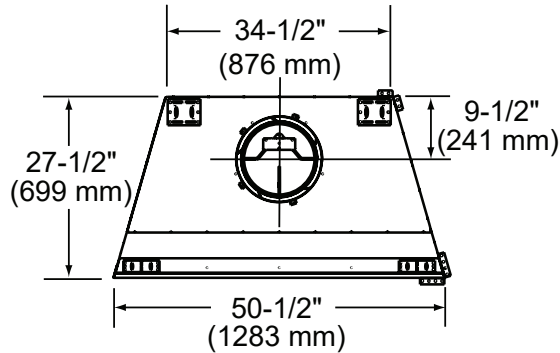

Cottagewood

42" Outdoor Wood Fireplace

Scan QR code for installation manual for final dimensions and requirements.

MODEL	FRONT WIDTH		BACK WIDTH		HEIGHT		DEPTH		FIREBOX OPENING
	Actual	Framing	Actual	Framing	Actual	Framing	Actual	Framing	
ODCTGWD-42-B ODCTGWD-42H-B	50-1/2"	51-1/2"	34-1/2"	51-1/2"	59-1/4"	59-3/4"	27-1/2"	28-1/2"	42" x 28-1/2"

Top View

Front View

Left Side View

Right Side View

APPLIANCE LOCATION

HEARTH EXTENSION

SIDEWALLS/SURROUNDS

MANTEL AND WALL PROJECTIONS

FRAMING DIMENSIONS

PRODUCT LISTING CODES	
US	UL127
CAN	ULC-S610-M87

Product information provided is not complete and is subject to change without notice. Product installation must adhere strictly to instructions accompanying product to avoid risk of fire and potential injury. Additional information can be found online at www.fireplaces.com