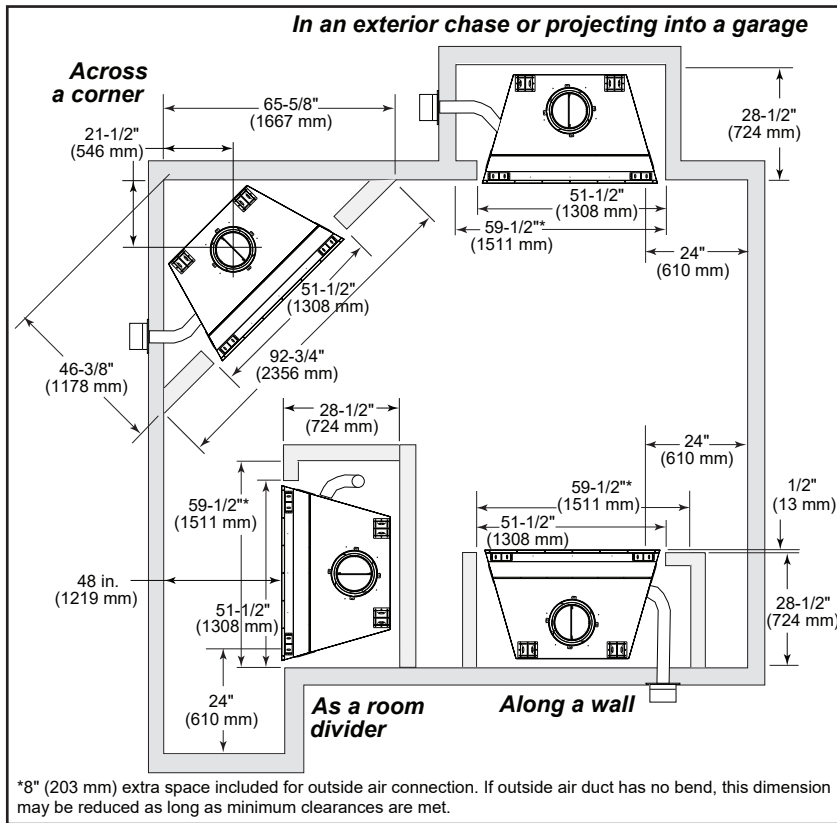

Cottagewood

42" Outdoor Wood Fireplace

Scan QR code for installation manual for final dimensions and requirements.

MODEL	FRONT WIDTH		BACK WIDTH		HEIGHT		DEPTH		FIREBOX OPENING
	Actual	Framing	Actual	Framing	Actual	Framing	Actual	Framing	
ODCTGWD-42-B ODCTGWD-42H-B	50-1/2"	51-1/2"	34-1/2"	51-1/2"	59-1/4"	59-3/4"	27-1/2"	28-1/2"	42" x 28-1/2"

Top View

Front View

Left Side View

Right Side View

APPLIANCE LOCATION

HEARTH EXTENSION

SIDEWALLS/SURROUNDS

MANTEL AND WALL PROJECTIONS

FRAMING DIMENSIONS

PRODUCT LISTING CODES	
US	UL127
CAN	ULC-S610-M87

Product information provided is not complete and is subject to change without notice. Product installation must adhere strictly to instructions accompanying product to avoid risk of fire and potential injury. Additional information can be found online at www.fireplaces.com