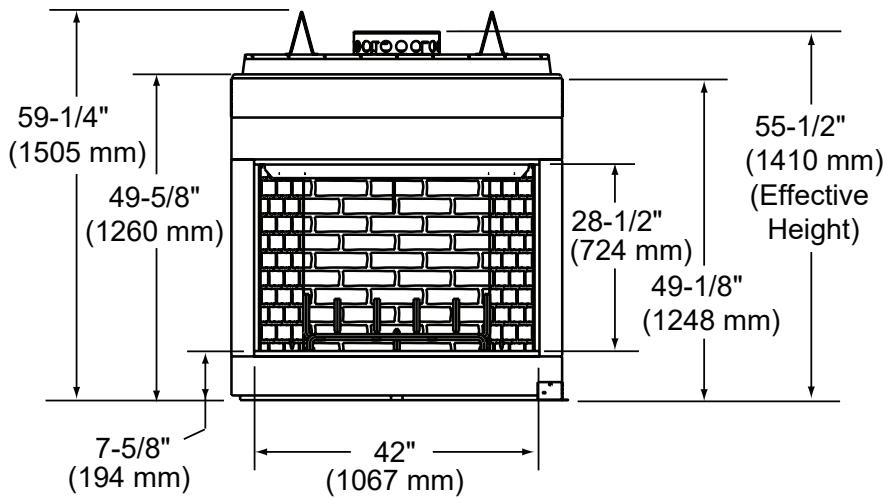

Cottagewood

42" Outdoor Wood Fireplace

Scan QR code for installation manual for final dimensions and requirements.

MODEL	FRONT WIDTH		BACK WIDTH		HEIGHT		DEPTH		FIREBOX OPENING
	Actual	Framing	Actual	Framing	Actual	Framing	Actual	Framing	
ODCTGWD-42-B ODCTGWD-42H-B	50-1/2"	51-1/2"	34-1/2"	51-1/2"	59-1/4"	59-3/4"	27-1/2"	28-1/2"	42" x 28-1/2"

Top View

Front View

Left Side View

Right Side View

APPLIANCE LOCATION

HEARTH EXTENSION

SIDEWALLS/SURROUNDS

MANTEL AND WALL PROJECTIONS