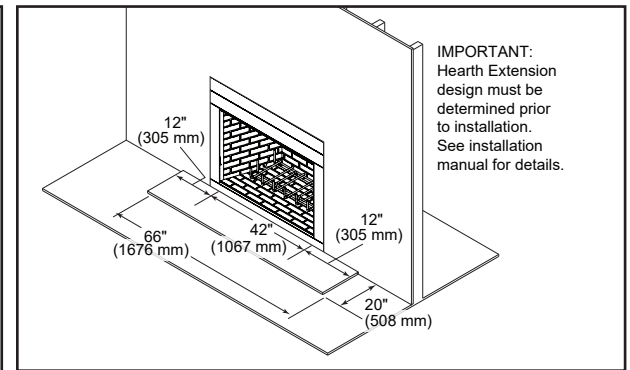

Cottagewood

42" Outdoor Wood Fireplace

Scan QR code for installation manual for final dimensions and requirements.

MODEL	FRONT WIDTH		BACK WIDTH		HEIGHT		DEPTH		FIREBOX OPENING
	Actual	Framing	Actual	Framing	Actual	Framing	Actual	Framing	
ODCTGWD-42-B ODCTGWD-42H-B	50-1/2"	51-1/2"	34-1/2"	51-1/2"	59-1/4"	59-3/4"	27-1/2"	28-1/2"	42" x 28-1/2"

Top View

Front View

Left Side View

Right Side View

APPLIANCE LOCATION

HEARTH EXTENSION

SIDEWALLS/SURROUNDS

MANTEL AND WALL PROJECTIONS

FRAMING DIMENSIONS

PRODUCT LISTING CODES	
US	UL127
CAN	ULC-S610-M87

Product information provided is not complete and is subject to change without notice. Product installation must adhere strictly to instructions accompanying product to avoid risk of fire and potential injury. Additional information can be found online at www.fireplaces.com