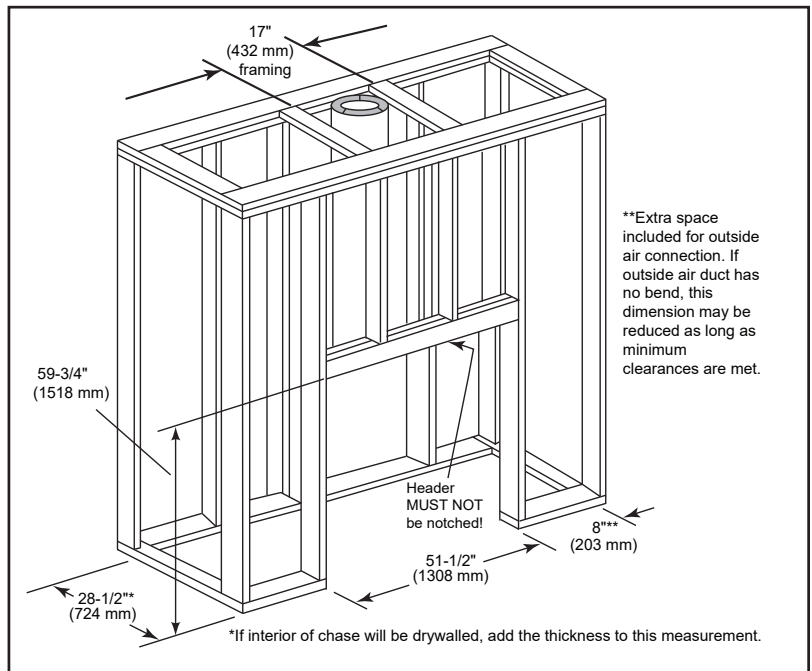

Cottagewood

42" Outdoor Wood Fireplace

Scan QR code for installation manual for final dimensions and requirements.

MODEL	FRONT WIDTH		BACK WIDTH		HEIGHT		DEPTH		FIREBOX OPENING
	Actual	Framing	Actual	Framing	Actual	Framing	Actual	Framing	
ODCTGWD-42-B ODCTGWD-42H-B	50-1/2"	51-1/2"	34-1/2"	51-1/2"	59-1/4"	59-3/4"	27-1/2"	28-1/2"	42" x 28-1/2"

Top View

Front View

Left Side View

Right Side View

APPLIANCE LOCATION

HEARTH EXTENSION

SIDEWALLS/SURROUNDS

MANTEL AND WALL PROJECTIONS

FRAMING DIMENSIONS

PRODUCT LISTING CODES	
US	UL127
CAN	ULC-S610-M87

Product information provided is not complete and is subject to change without notice. Product installation must adhere strictly to instructions accompanying product to avoid risk of fire and potential injury. Additional information can be found online at www.fireplaces.com