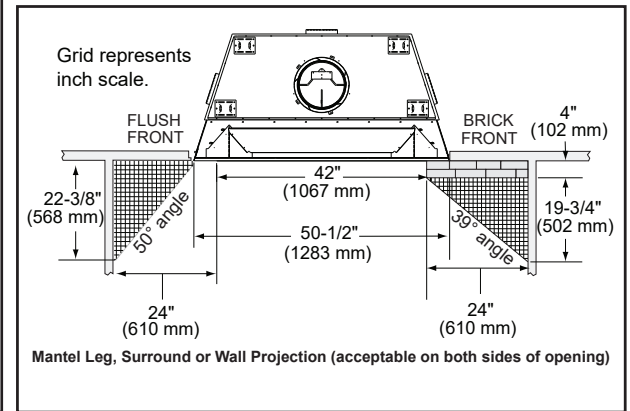

Cottagewood

42" Outdoor Wood Fireplace

Scan QR code for installation manual for final dimensions and requirements.

MODEL	FRONT WIDTH		BACK WIDTH		HEIGHT		DEPTH		FIREBOX OPENING
	Actual	Framing	Actual	Framing	Actual	Framing	Actual	Framing	
ODCTGWD-42-B ODCTGWD-42H-B	50-1/2"	51-1/2"	34-1/2"	51-1/2"	59-1/4"	59-3/4"	27-1/2"	28-1/2"	42" x 28-1/2"

Top View

Front View

Left Side View

Right Side View

APPLIANCE LOCATION

HEARTH EXTENSION

SIDEWALLS/SURROUNDS

MANTEL AND WALL PROJECTIONS

FRAMING DIMENSIONS

PRODUCT LISTING CODES	
US	UL127
CAN	ULC-S610-M87

Product information provided is not complete and is subject to change without notice. Product installation must adhere strictly to instructions accompanying product to avoid risk of fire and potential injury. Additional information can be found online at www.fireplaces.com