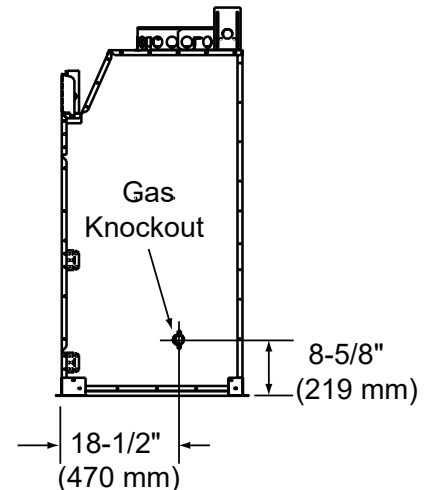

Cottagewood

42" Outdoor Wood Fireplace

Scan QR code for installation manual for final dimensions and requirements.

MODEL	FRONT WIDTH		BACK WIDTH		HEIGHT		DEPTH		FIREBOX OPENING
	Actual	Framing	Actual	Framing	Actual	Framing	Actual	Framing	
ODCTGWD-42-B ODCTGWD-42H-B	50-1/2"	51-1/2"	34-1/2"	51-1/2"	59-1/4"	59-3/4"	27-1/2"	28-1/2"	42" x 28-1/2"

Top View

Front View

Left Side View

Right Side View

APPLIANCE LOCATION

HEARTH EXTENSION

SIDEWALLS/SURROUNDS

MANTEL AND WALL PROJECTIONS

FRAMING DIMENSIONS

PRODUCT LISTING CODES	
US	UL127
CAN	ULC-S610-M87

Product information provided is not complete and is subject to change without notice. Product installation must adhere strictly to instructions accompanying product to avoid risk of fire and potential injury. Additional information can be found online at www.fireplaces.com