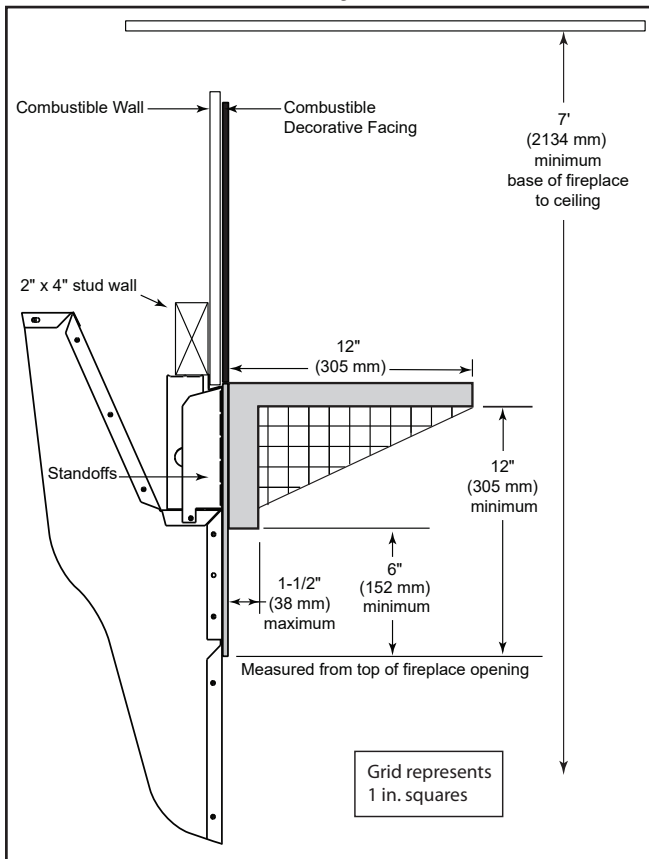

Cottagewood

42" Outdoor Wood Fireplace

Scan QR code for installation manual for final dimensions and requirements.

MODEL	FRONT WIDTH		BACK WIDTH		HEIGHT		DEPTH		FIREBOX OPENING
	Actual	Framing	Actual	Framing	Actual	Framing	Actual	Framing	
ODCTGWD-42-B ODCTGWD-42H-B	50-1/2"	51-1/2"	34-1/2"	51-1/2"	59-1/4"	59-3/4"	27-1/2"	28-1/2"	42" x 28-1/2"

Top View

Front View

Left Side View

Right Side View

APPLIANCE LOCATION

HEARTH EXTENSION

SIDEWALLS/SURROUNDS

MANTEL AND WALL PROJECTIONS

FRAMING DIMENSIONS

PRODUCT LISTING CODES	
US	UL127
CAN	ULC-S610-M87

Product information provided is not complete and is subject to change without notice. Product installation must adhere strictly to instructions accompanying product to avoid risk of fire and potential injury. Additional information can be found online at www.fireplaces.com