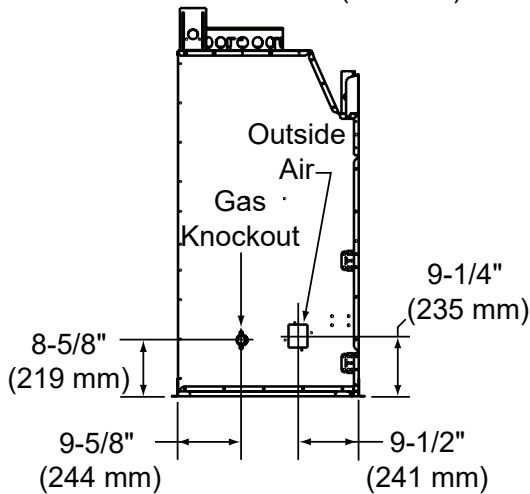

Cottagewood

42" Outdoor Wood Fireplace

Scan QR code for installation manual for final dimensions and requirements.

MODEL	FRONT WIDTH		BACK WIDTH		HEIGHT		DEPTH		FIREBOX OPENING
	Actual	Framing	Actual	Framing	Actual	Framing	Actual	Framing	
ODCTGWD-42-B ODCTGWD-42H-B	50-1/2"	51-1/2"	34-1/2"	51-1/2"	59-1/4"	59-3/4"	27-1/2"	28-1/2"	42" x 28-1/2"

Top View

Front View

Left Side View

Right Side View

APPLIANCE LOCATION

HEARTH EXTENSION

SIDEWALLS/SURROUNDS

MANTEL AND WALL PROJECTIONS

FRAMING DIMENSIONS

PRODUCT LISTING CODES	
US	UL127
CAN	ULC-S610-M87

Product information provided is not complete and is subject to change without notice. Product installation must adhere strictly to instructions accompanying product to avoid risk of fire and potential injury. Additional information can be found online at www.fireplaces.com