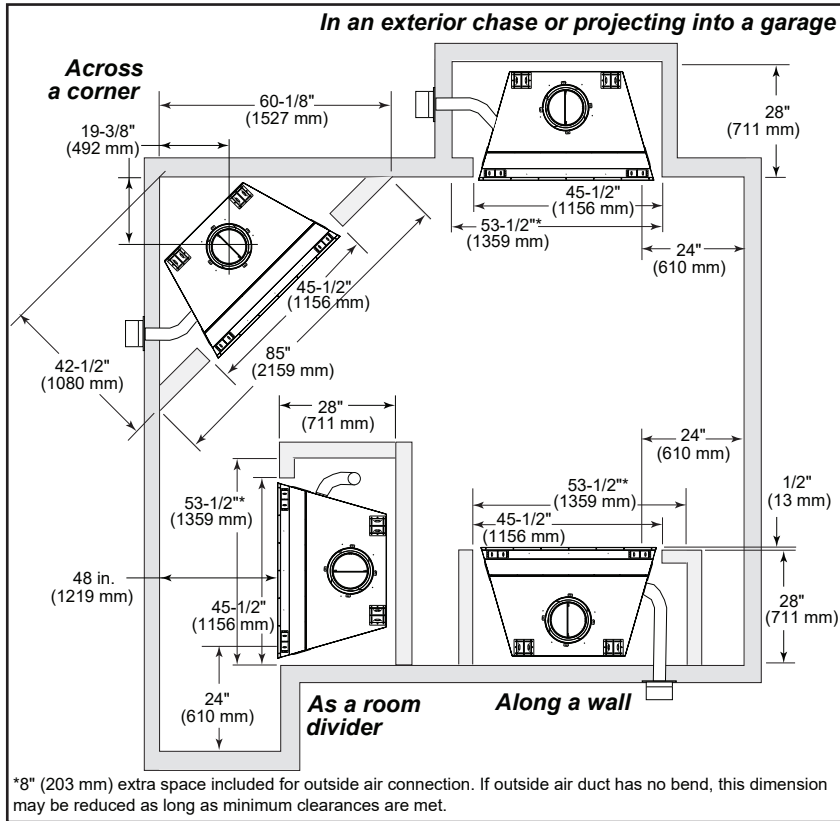

Cottagewood

36" Outdoor Wood Fireplace

Scan QR code for installation manual for final dimensions and requirements.

MODEL	FRONT WIDTH		BACK WIDTH		HEIGHT		DEPTH		FIREBOX OPENING
	Actual	Framing	Actual	Framing	Actual	Framing	Actual	Framing	
ODCTGWD-36-B ODCTGWD-36H-B	44-1/2"	45-1/2"	28-5/8"	45-1/2"	59-1/4"	59-3/4"	27-1/2"	28"	36" x 28-1/2"

APPLIANCE LOCATION

HEARTH EXTENSION

SIDEWALLS/SURROUNDS

MANTEL AND WALL PROJECTIONS

FRAMING DIMENSIONS

PRODUCT LISTING CODES	
US	UL127
CAN	ULC-S610-M87

Product information provided is not complete and is subject to change without notice. Product installation must adhere strictly to instructions accompanying product to avoid risk of fire and potential injury.