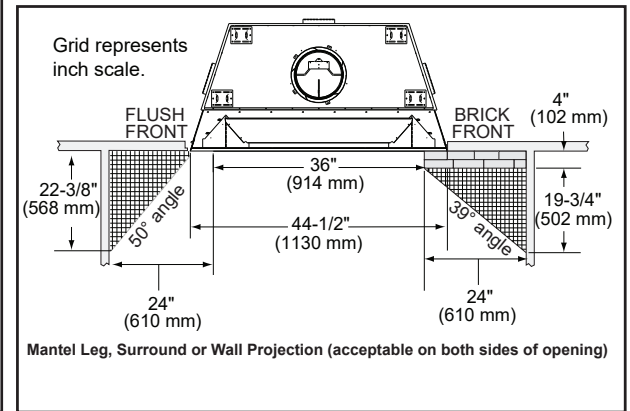

Cottagewood

36" Outdoor Wood Fireplace

Scan QR code for installation manual for final dimensions and requirements.

MODEL	FRONT WIDTH		BACK WIDTH		HEIGHT		DEPTH		FIREBOX OPENING
	Actual	Framing	Actual	Framing	Actual	Framing	Actual	Framing	
ODCTGWD-36-B ODCTGWD-36H-B	44-1/2"	45-1/2"	28-5/8"	45-1/2"	59-1/4"	59-3/4"	27-1/2"	28"	36" x 28-1/2"

APPLIANCE LOCATION

HEARTH EXTENSION

SIDEWALLS/SURROUNDS

MANTEL AND WALL PROJECTIONS

FRAMING DIMENSIONS

PRODUCT LISTING CODES	
US	UL127
CAN	ULC-S610-M87

Product information provided is not complete and is subject to change without notice. Product installation must adhere strictly to instructions accompanying product to avoid risk of fire and potential injury.