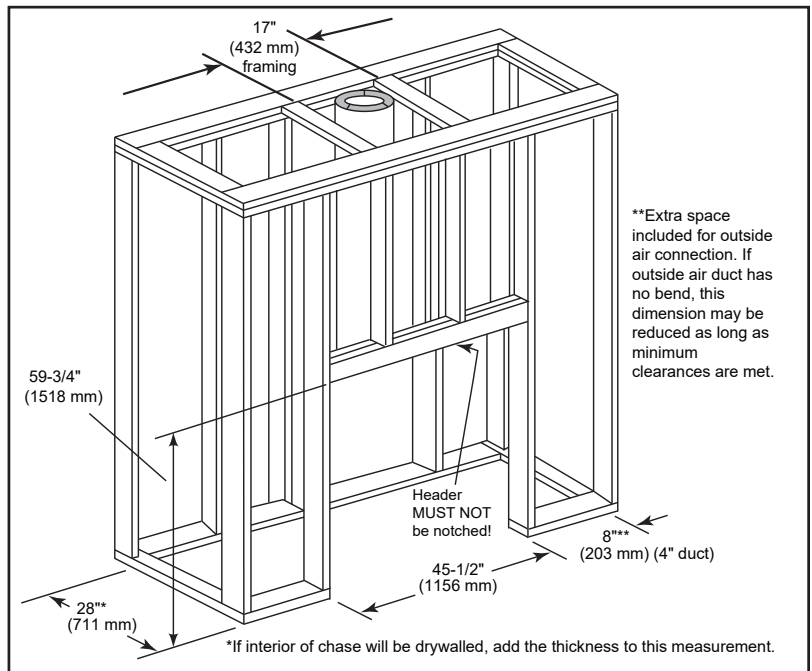

Cottagewood

36" Outdoor Wood Fireplace

Scan QR code for installation manual for final dimensions and requirements.

MODEL	FRONT WIDTH		BACK WIDTH		HEIGHT		DEPTH		FIREBOX OPENING
	Actual	Framing	Actual	Framing	Actual	Framing	Actual	Framing	
ODCTGWD-36-B ODCTGWD-36H-B	44-1/2"	45-1/2"	28-5/8"	45-1/2"	59-1/4"	59-3/4"	27-1/2"	28"	36" x 28-1/2"

APPLIANCE LOCATION

HEARTH EXTENSION

SIDEWALLS/SURROUNDS

MANTEL AND WALL PROJECTIONS

FRAMING DIMENSIONS

PRODUCT LISTING CODES	
US	UL127
CAN	ULC-S610-M87

Product information provided is not complete and is subject to change without notice. Product installation must adhere strictly to instructions accompanying product to avoid risk of fire and potential injury.