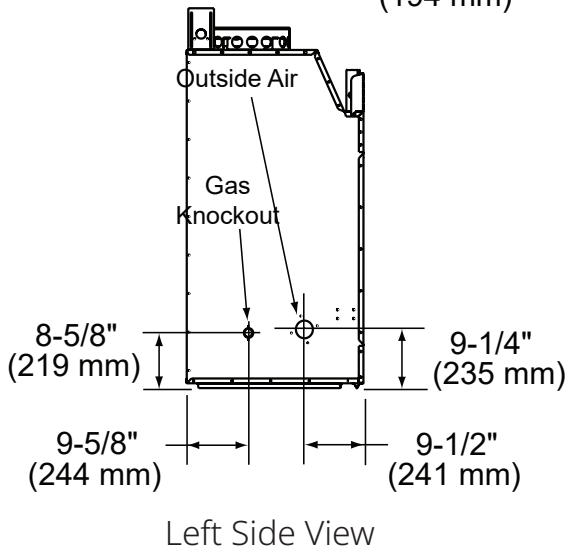

Cottagewood

36" Outdoor Wood Fireplace

Scan QR code for installation manual for final dimensions and requirements.

MODEL	FRONT WIDTH		BACK WIDTH		HEIGHT		DEPTH		FIREBOX OPENING
	Actual	Framing	Actual	Framing	Actual	Framing	Actual	Framing	
ODCTGWD-36-B ODCTGWD-36H-B	44-1/2"	45-1/2"	28-5/8"	45-1/2"	59-1/4"	59-3/4"	27-1/2"	28"	36" x 28-1/2"

APPLIANCE LOCATION

HEARTH EXTENSION

SIDEWALLS/SURROUNDS

MANTEL AND WALL PROJECTIONS

FRAMING DIMENSIONS

PRODUCT LISTING CODES	
US	UL127
CAN	ULC-S610-M87

Product information provided is not complete and is subject to change without notice. Product installation must adhere strictly to instructions accompanying product to avoid risk of fire and potential injury.