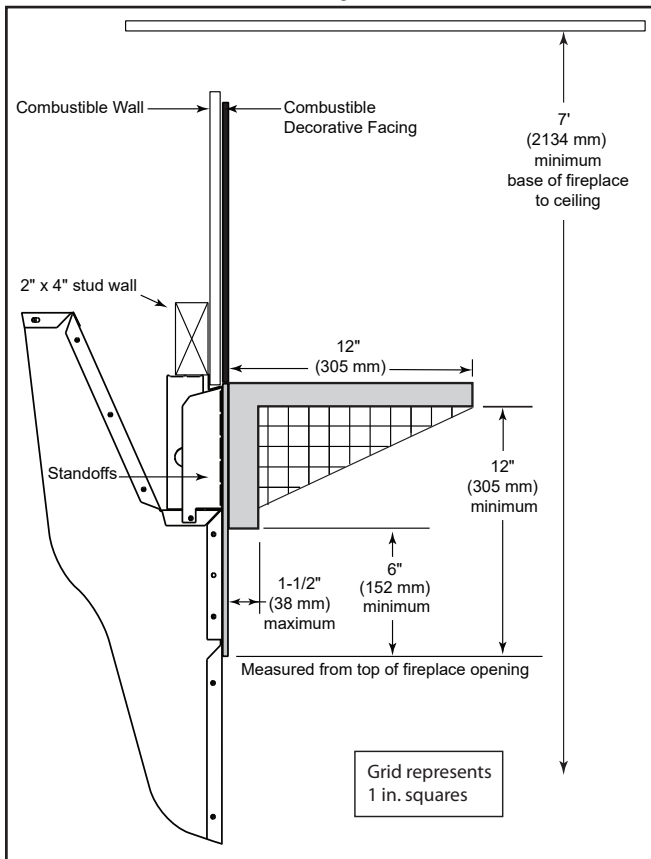

Cottagewood

36" Outdoor Wood Fireplace

Scan QR code for installation manual for final dimensions and requirements.

MODEL	FRONT WIDTH		BACK WIDTH		HEIGHT		DEPTH		FIREBOX OPENING
	Actual	Framing	Actual	Framing	Actual	Framing	Actual	Framing	
ODCTGWD-36-B ODCTGWD-36H-B	44-1/2"	45-1/2"	28-5/8"	45-1/2"	59-1/4"	59-3/4"	27-1/2"	28"	36" x 28-1/2"

APPLIANCE LOCATION

HEARTH EXTENSION

SIDEWALLS/SURROUNDS

MANTEL AND WALL PROJECTIONS

FRAMING DIMENSIONS

PRODUCT LISTING CODES	
US	UL127
CAN	ULC-S610-M87

Product information provided is not complete and is subject to change without notice. Product installation must adhere strictly to instructions accompanying product to avoid risk of fire and potential injury.