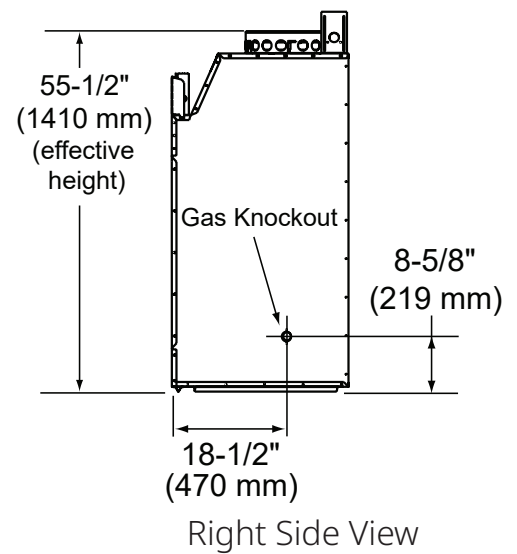

Cottagewood

36" Outdoor Wood Fireplace

Scan QR code for installation manual for final dimensions and requirements.

MODEL	FRONT WIDTH		BACK WIDTH		HEIGHT		DEPTH		FIREBOX OPENING
	Actual	Framing	Actual	Framing	Actual	Framing	Actual	Framing	
ODCTGWD-36-B ODCTGWD-36H-B	44-1/2"	45-1/2"	28-5/8"	45-1/2"	59-1/4"	59-3/4"	27-1/2"	28"	36" x 28-1/2"

APPLIANCE LOCATION

HEARTH EXTENSION

SIDEWALLS/SURROUNDS

MANTEL AND WALL PROJECTIONS

FRAMING DIMENSIONS

PRODUCT LISTING CODES	
US	UL127
CAN	ULC-S610-M87

Product information provided is not complete and is subject to change without notice. Product installation must adhere strictly to instructions accompanying product to avoid risk of fire and potential injury.