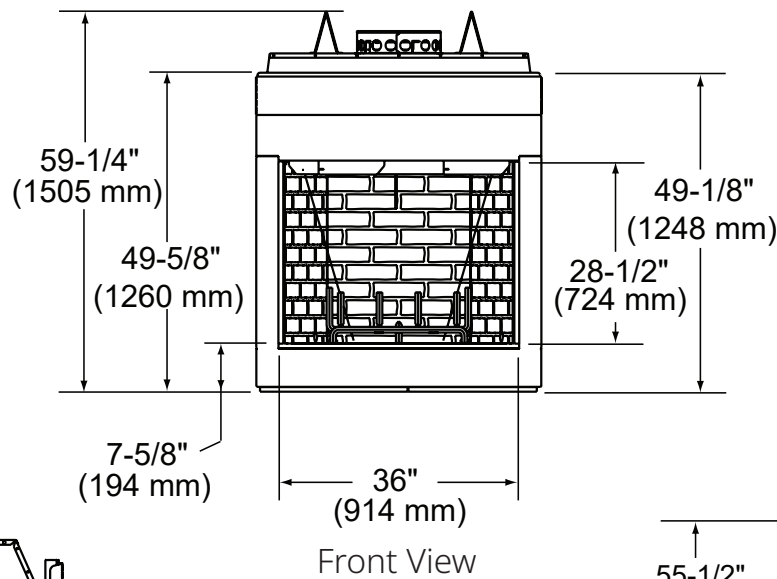

Cottagewood

36" Outdoor Wood Fireplace

Scan QR code for installation manual for final dimensions and requirements.

MODEL	FRONT WIDTH		BACK WIDTH		HEIGHT		DEPTH		FIREBOX OPENING
	Actual	Framing	Actual	Framing	Actual	Framing	Actual	Framing	
ODCTGWD-36-B ODCTGWD-36H-B	44-1/2"	45-1/2"	28-5/8"	45-1/2"	59-1/4"	59-3/4"	27-1/2"	28"	36" x 28-1/2"

APPLIANCE LOCATION

HEARTH EXTENSION

SIDEWALLS/SURROUNDS

MANTEL AND WALL PROJECTIONS

FRAMING DIMENSIONS

PRODUCT LISTING CODES	
US	UL127
CAN	ULC-S610-M87

Product information provided is not complete and is subject to change without notice. Product installation must adhere strictly to instructions accompanying product to avoid risk of fire and potential injury.