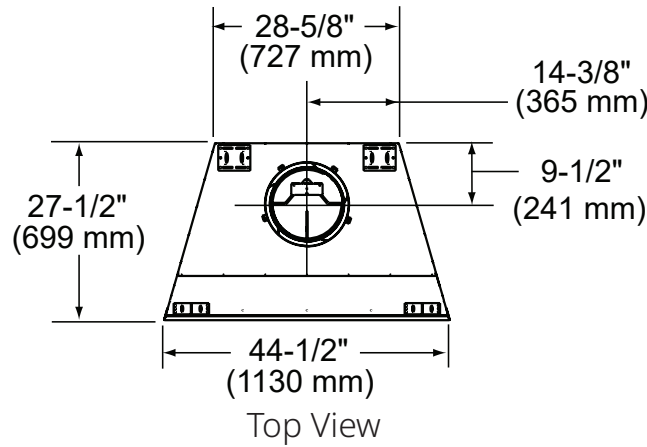

Cottagewood

36" Outdoor Wood Fireplace

Scan QR code for installation manual for final dimensions and requirements.

MODEL	FRONT WIDTH		BACK WIDTH		HEIGHT		DEPTH		FIREBOX OPENING
	Actual	Framing	Actual	Framing	Actual	Framing	Actual	Framing	
ODCTGWD-36-B ODCTGWD-36H-B	44-1/2"	45-1/2"	28-5/8"	45-1/2"	59-1/4"	59-3/4"	27-1/2"	28"	36" x 28-1/2"

APPLIANCE LOCATION

HEARTH EXTENSION

SIDEWALLS/SURROUNDS

MANTEL AND WALL PROJECTIONS

FRAMING DIMENSIONS

PRODUCT LISTING CODES	
US	UL127
CAN	ULC-S610-M87

Product information provided is not complete and is subject to change without notice. Product installation must adhere strictly to instructions accompanying product to avoid risk of fire and potential injury.