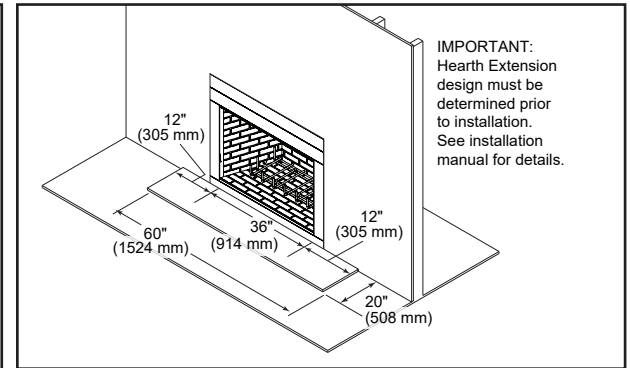

Cottagewood

36" Outdoor Wood Fireplace

Scan QR code for installation manual for final dimensions and requirements.

MODEL	FRONT WIDTH		BACK WIDTH		HEIGHT		DEPTH		FIREBOX OPENING
	Actual	Framing	Actual	Framing	Actual	Framing	Actual	Framing	
ODCTGWD-36-B ODCTGWD-36H-B	44-1/2"	45-1/2"	28-5/8"	45-1/2"	59-1/4"	59-3/4"	27-1/2"	28"	36" x 28-1/2"

APPLIANCE LOCATION

HEARTH EXTENSION

SIDEWALLS/SURROUNDS

MANTEL AND WALL PROJECTIONS

FRAMING DIMENSIONS

PRODUCT LISTING CODES	
US	UL127
CAN	ULC-S610-M87

Product information provided is not complete and is subject to change without notice. Product installation must adhere strictly to instructions accompanying product to avoid risk of fire and potential injury.