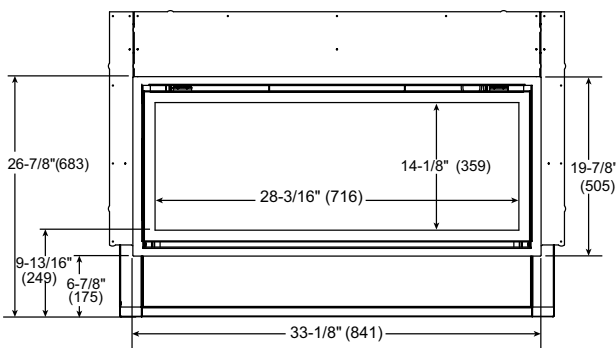

Please consult the manufacturer's installation manual for all details and requirements before making a final design layout decision.

COSMO 32

Direct Vent Gas Fireplace

| MODEL | FRONT WIDTH | | BACK WIDTH | | HEIGHT | | DEPTH | | GLASS SIZE |
|---------------|--------------|--------------|------------------|--------------|-------------------|------------------|------------------|------------------|----------------------------------|
| | Actual | Framing | Actual | Framing | Actual | Framing | Actual | Framing | |
| COSMO32-IFT-B | 36" [914] | 37" [940] | 25-3/4" [654] | 37" [940] | 38-1/16" [967] | 36-1/2" [927] | 17-3/4" [451] | 17-3/4" [451] | 27-1/4" x 15-1/4" [692 x 387] |

HEAT MANAGEMENT ACCESS

TOP VIEW

LEFT SIDE VIEW

FRONT VIEW

RIGHT SIDE VIEW

CLEAN FACE TRIM

MARTINI FRONT