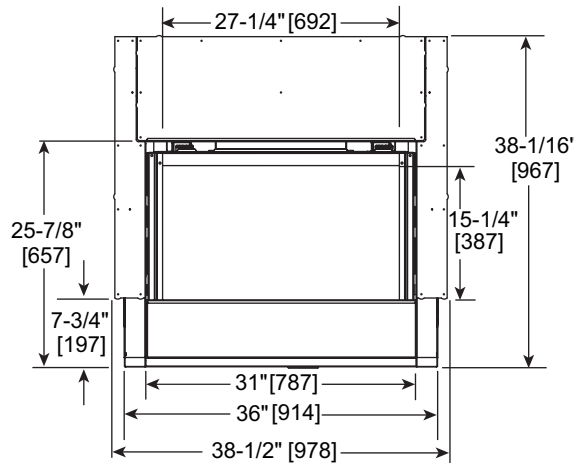

Please consult the manufacturer's installation manual for all details and requirements before making a final design layout decision.

COSMO 32

Direct Vent Gas Fireplace

| MODEL | FRONT WIDTH | | BACK WIDTH | | HEIGHT | | DEPTH | | GLASS SIZE |
|---------------|--------------|--------------|------------------|--------------|-------------------|------------------|------------------|------------------|----------------------------------|
| | Actual | Framing | Actual | Framing | Actual | Framing | Actual | Framing | |
| COSMO32-IFT-B | 36" [914] | 37" [940] | 25-3/4" [654] | 37" [940] | 38-1/16" [967] | 36-1/2" [927] | 17-3/4" [451] | 17-3/4" [451] | 27-1/4" x 15-1/4" [692 x 387] |

HEAT MANAGEMENT ACCESS

TOP VIEW

LEFT SIDE VIEW

FRONT VIEW

RIGHT SIDE VIEW

CLEAN FACE TRIM

MARTINI FRONT