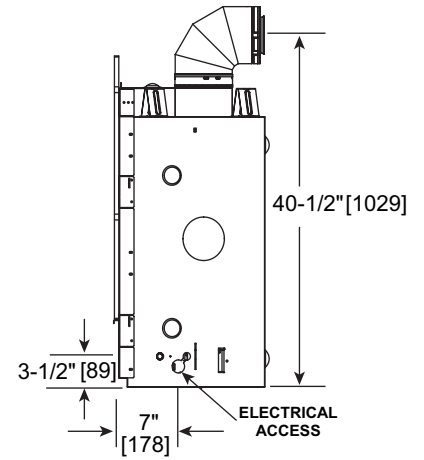

Please consult the manufacturer's installation manual for all details and requirements before making a final design layout decision.

COSMO 32

Direct Vent Gas Fireplace

| MODEL | FRONT WIDTH | | BACK WIDTH | | HEIGHT | | DEPTH | | GLASS SIZE |
|---------------|--------------|--------------|------------------|--------------|-------------------|------------------|------------------|------------------|----------------------------------|
| | Actual | Framing | Actual | Framing | Actual | Framing | Actual | Framing | |
| COSMO32-IFT-B | 36" [914] | 37" [940] | 25-3/4" [654] | 37" [940] | 38-1/16" [967] | 36-1/2" [927] | 17-3/4" [451] | 17-3/4" [451] | 27-1/4" x 15-1/4" [692 x 387] |

HEAT MANAGEMENT ACCESS

TOP VIEW

LEFT SIDE VIEW

FRONT VIEW

RIGHT SIDE VIEW

CLEAN FACE TRIM

MARTINI FRONT