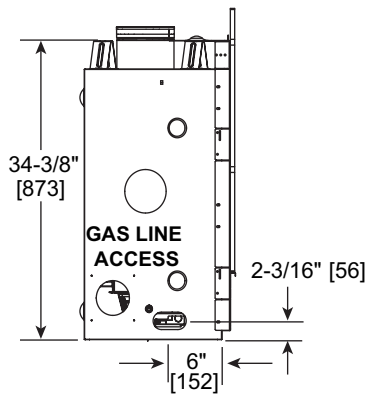

Please consult the manufacturer's installation manual for all details and requirements before making a final design layout decision.

COSMO 32

Direct Vent Gas Fireplace

| MODEL | FRONT WIDTH | | BACK WIDTH | | HEIGHT | | DEPTH | | GLASS SIZE |
|---------------|--------------|--------------|------------------|--------------|-------------------|------------------|------------------|------------------|----------------------------------|
| | Actual | Framing | Actual | Framing | Actual | Framing | Actual | Framing | |
| COSMO32-IFT-B | 36" [914] | 37" [940] | 25-3/4" [654] | 37" [940] | 38-1/16" [967] | 36-1/2" [927] | 17-3/4" [451] | 17-3/4" [451] | 27-1/4" x 15-1/4" [692 x 387] |

HEAT MANAGEMENT ACCESS

TOP VIEW

LEFT SIDE VIEW

FRONT VIEW

RIGHT SIDE VIEW

CLEAN FACE TRIM

MARTINI FRONT