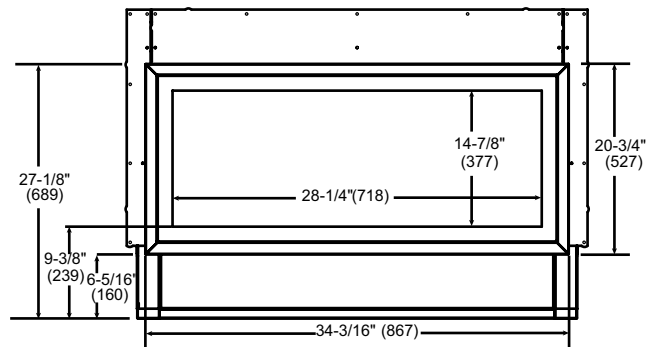

Please consult the manufacturer's installation manual for all details and requirements before making a final design layout decision.

COSMO 32

Direct Vent Gas Fireplace

| MODEL | FRONT WIDTH | | BACK WIDTH | | HEIGHT | | DEPTH | | GLASS SIZE |
|---------------|--------------|--------------|------------------|--------------|-------------------|------------------|------------------|------------------|----------------------------------|
| | Actual | Framing | Actual | Framing | Actual | Framing | Actual | Framing | |
| COSMO32-IFT-B | 36" [914] | 37" [940] | 25-3/4" [654] | 37" [940] | 38-1/16" [967] | 36-1/2" [927] | 17-3/4" [451] | 17-3/4" [451] | 27-1/4" x 15-1/4" [692 x 387] |

HEAT MANAGEMENT ACCESS

TOP VIEW

LEFT SIDE VIEW

FRONT VIEW

RIGHT SIDE VIEW

CLEAN FACE TRIM

MARTINI FRONT