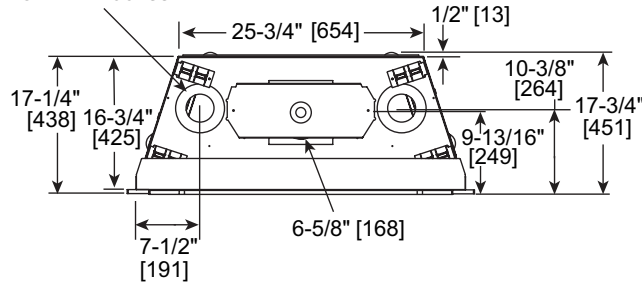

Please consult the manufacturer's installation manual for all details and requirements before making a final design layout decision.

COSMO 32

Direct Vent Gas Fireplace

| MODEL | FRONT WIDTH | | BACK WIDTH | | HEIGHT | | DEPTH | | GLASS SIZE |
|---------------|--------------|--------------|------------------|--------------|-------------------|------------------|------------------|------------------|----------------------------------|
| | Actual | Framing | Actual | Framing | Actual | Framing | Actual | Framing | |
| COSMO32-IFT-B | 36" [914] | 37" [940] | 25-3/4" [654] | 37" [940] | 38-1/16" [967] | 36-1/2" [927] | 17-3/4" [451] | 17-3/4" [451] | 27-1/4" x 15-1/4" [692 x 387] |

HEAT MANAGEMENT ACCESS

TOP VIEW

LEFT SIDE VIEW

FRONT VIEW

RIGHT SIDE VIEW

CLEAN FACE TRIM

MARTINI FRONT