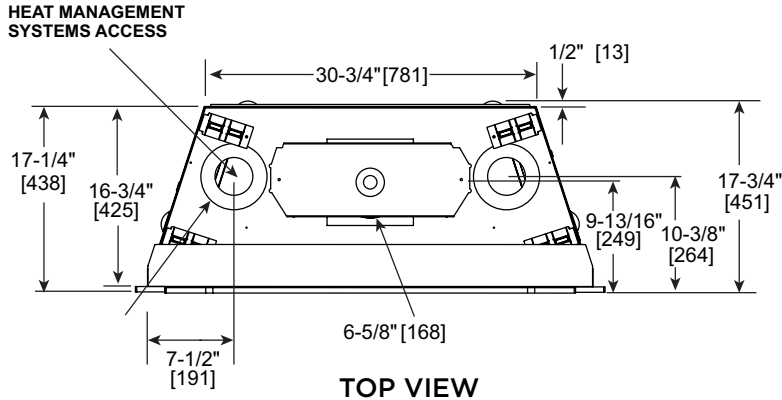

Please consult the manufacturer's installation manual for all details and requirements before making a final design layout decision.

COSMO 36

Direct Vent Gas Fireplace

MODEL	FRONT WIDTH		BACK WIDTH		HEIGHT		DEPTH		GLASS SIZE
	Actual	Framing	Actual	Framing	Actual	Framing	Actual	Framing	
COSMO36-IFT-B	41" [1041]	42" [1067]	30-3/4" [781]	42"* [1067]	33-11/16" [856]	32-3/4" [832]	17-3/4" [451]	17-3/4" [451]	32-1/4" x 15-1/4" [819 x 387]

TOP VIEW

LEFT SIDE VIEW

FRONT VIEW

RIGHT SIDE VIEW

CLEAN FACE TRIM

MARTINI FRONT