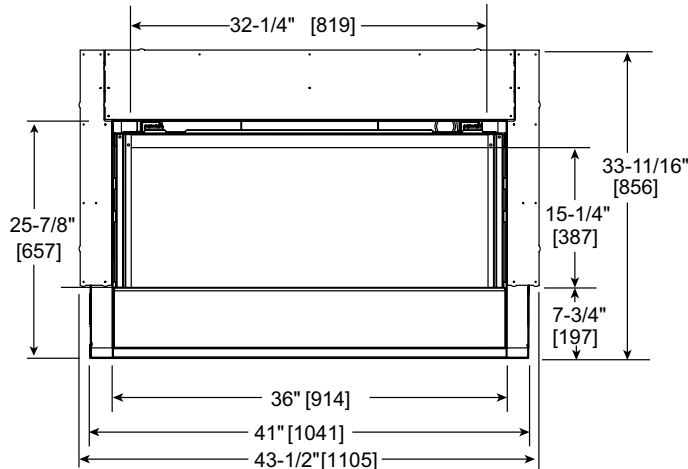

Please consult the manufacturer's installation manual for all details and requirements before making a final design layout decision.

COSMO 36

Direct Vent Gas Fireplace

MODEL	FRONT WIDTH		BACK WIDTH		HEIGHT		DEPTH		GLASS SIZE
	Actual	Framing	Actual	Framing	Actual	Framing	Actual	Framing	
COSMO36-IFT-B	41" [1041]	42" [1067]	30-3/4" [781]	42"* [1067]	33-11/16" [856]	32-3/4" [832]	17-3/4" [451]	17-3/4" [451]	32-1/4" x 15-1/4" [819 x 387]

TOP VIEW

LEFT SIDE VIEW

FRONT VIEW

RIGHT SIDE VIEW

CLEAN FACE TRIM

MARTINI FRONT