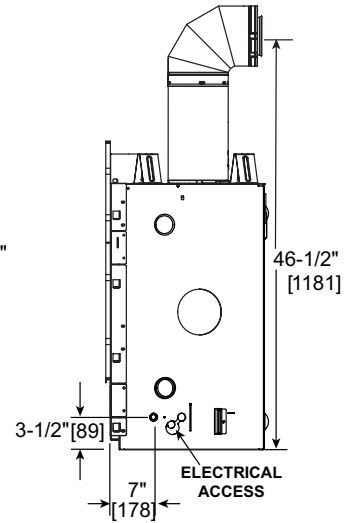

Please consult the manufacturer's installation manual for all details and requirements before making a final design layout decision.

COSMO 36

Direct Vent Gas Fireplace

MODEL	FRONT WIDTH		BACK WIDTH		HEIGHT		DEPTH		GLASS SIZE
	Actual	Framing	Actual	Framing	Actual	Framing	Actual	Framing	
COSMO36-IFT-B	41" [1041]	42" [1067]	30-3/4" [781]	42"* [1067]	33-11/16" [856]	32-3/4" [832]	17-3/4" [451]	17-3/4" [451]	32-1/4" x 15-1/4" [819 x 387]

TOP VIEW

LEFT SIDE VIEW

FRONT VIEW

RIGHT SIDE VIEW

CLEAN FACE TRIM

MARTINI FRONT