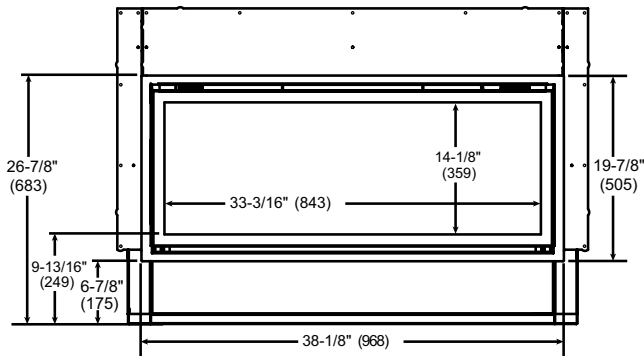

Please consult the manufacturer's installation manual for all details and requirements before making a final design layout decision.

COSMO 36

Direct Vent Gas Fireplace

MODEL	FRONT WIDTH		BACK WIDTH		HEIGHT		DEPTH		GLASS SIZE
	Actual	Framing	Actual	Framing	Actual	Framing	Actual	Framing	
COSMO36-IFT-B	41" [1041]	42" [1067]	30-3/4" [781]	42"* [1067]	33-11/16" [856]	32-3/4" [832]	17-3/4" [451]	17-3/4" [451]	32-1/4" x 15-1/4" [819 x 387]

TOP VIEW

LEFT SIDE VIEW

FRONT VIEW

RIGHT SIDE VIEW

CLEAN FACE TRIM

MARTINI FRONT