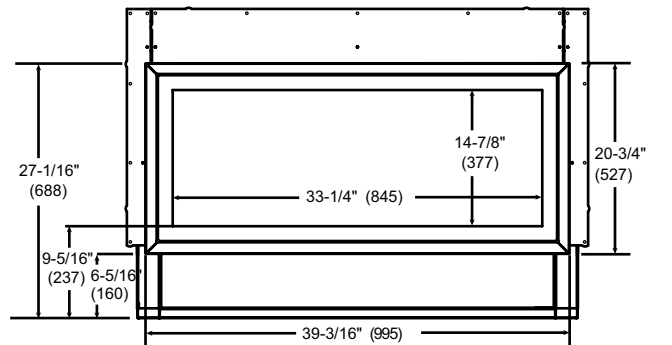

Please consult the manufacturer's installation manual for all details and requirements before making a final design layout decision.

COSMO 36

Direct Vent Gas Fireplace

MODEL	FRONT WIDTH		BACK WIDTH		HEIGHT		DEPTH		GLASS SIZE
	Actual	Framing	Actual	Framing	Actual	Framing	Actual	Framing	
COSMO36-IFT-B	41" [1041]	42" [1067]	30-3/4" [781]	42"* [1067]	33-11/16" [856]	32-3/4" [832]	17-3/4" [451]	17-3/4" [451]	32-1/4" x 15-1/4" [819 x 387]

TOP VIEW

LEFT SIDE VIEW

FRONT VIEW

RIGHT SIDE VIEW

CLEAN FACE TRIM

MARTINI FRONT