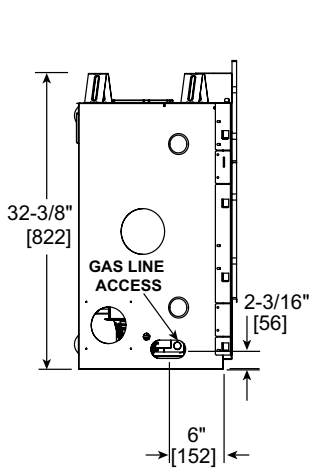

Please consult the manufacturer's installation manual for all details and requirements before making a final design layout decision.

COSMO 36

Direct Vent Gas Fireplace

MODEL	FRONT WIDTH		BACK WIDTH		HEIGHT		DEPTH		GLASS SIZE
	Actual	Framing	Actual	Framing	Actual	Framing	Actual	Framing	
COSMO36-IFT-B	41" [1041]	42" [1067]	30-3/4" [781]	42"* [1067]	33-11/16" [856]	32-3/4" [832]	17-3/4" [451]	17-3/4" [451]	32-1/4" x 15-1/4" [819 x 387]

TOP VIEW

LEFT SIDE VIEW

FRONT VIEW

RIGHT SIDE VIEW

CLEAN FACE TRIM

MARTINI FRONT