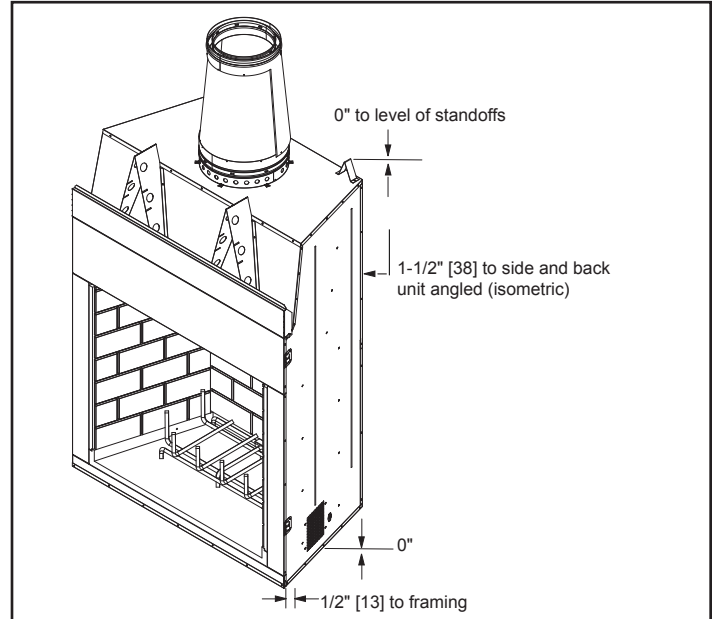

# Castlewood

42" Outdoor Wood Fireplace

Scan QR code for installation manual for final dimensions and requirements.

MODEL	FRONT WIDTH		BACK WIDTH		HEIGHT		DEPTH		FIREBOX OPENING
	Actual	Framing	Actual	Framing	Actual	Framing	Actual	Framing	
ODCASTLEWD-42-C	52-7/8"	53-7/8"	37-1/8"	53-7/8"	74-1/8"	74-1/2"	27-1/2"	28-3/8"	41-7/8" x 38"

Top View

Front View

Left Side View

Right Side View

APPLIANCE LOCATION

FRAMING DIMENSIONS

MANTEL AND MANTEL LEG/WALL PROJECTIONS

CLEARANCES TO COMBUSTIBLES

HEARTH EXTENSION CONSTRUCTION

HEARTH EXTENSION

HEARTH DIMENSIONS

PRODUCT LISTING CODES	
US	UL127
CAN	ULC-S610-M87

Product information provided is not complete and is subject to change without notice. Product installation must adhere strictly to instructions accompanying product to avoid risk of fire and potential injury.