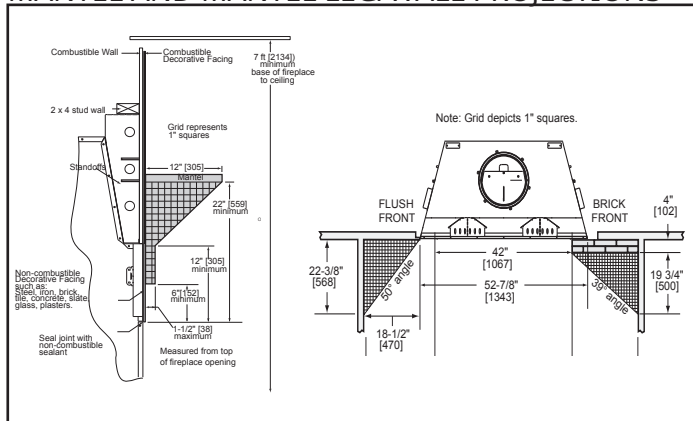

# Castlewood

42" Outdoor Wood Fireplace

Scan QR code for installation manual for final dimensions and requirements.

MODEL	FRONT WIDTH		BACK WIDTH		HEIGHT		DEPTH		FIREBOX OPENING
	Actual	Framing	Actual	Framing	Actual	Framing	Actual	Framing	
ODCASTLEWD-42-C	52-7/8"	53-7/8"	37-1/8"	53-7/8"	74-1/8"	74-1/2"	27-1/2"	28-3/8"	41-7/8" x 38"

Top View

Front View

Left Side View

Right Side View

APPLIANCE LOCATION

FRAMING DIMENSIONS

MANTEL AND MANTEL LEG/WALL PROJECTIONS

CLEARANCES TO COMBUSTIBLES

HEARTH EXTENSION CONSTRUCTION

HEARTH EXTENSION

HEARTH DIMENSIONS

PRODUCT LISTING CODES	
US	UL127
CAN	ULC-S610-M87

Product information provided is not complete and is subject to change without notice. Product installation must adhere strictly to instructions accompanying product to avoid risk of fire and potential injury.