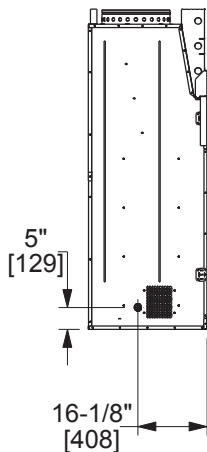

# Castlewood

42" Outdoor Wood Fireplace

Scan QR code for installation manual for final dimensions and requirements.

MODEL	FRONT WIDTH		BACK WIDTH		HEIGHT		DEPTH		FIREBOX OPENING
	Actual	Framing	Actual	Framing	Actual	Framing	Actual	Framing	
ODCASTLEWD-42-C	52-7/8"	53-7/8"	37-1/8"	53-7/8"	74-1/8"	74-1/2"	27-1/2"	28-3/8"	41-7/8" x 38"

Top View

Front View

Left Side View

Right Side View

APPLIANCE LOCATION

FRAMING DIMENSIONS

MANTEL AND MANTEL LEG/WALL PROJECTIONS

CLEARANCES TO COMBUSTIBLES

HEARTH EXTENSION CONSTRUCTION

HEARTH EXTENSION

HEARTH DIMENSIONS

PRODUCT LISTING CODES	
US	UL127
CAN	ULC-S610-M87

Product information provided is not complete and is subject to change without notice. Product installation must adhere strictly to instructions accompanying product to avoid risk of fire and potential injury.