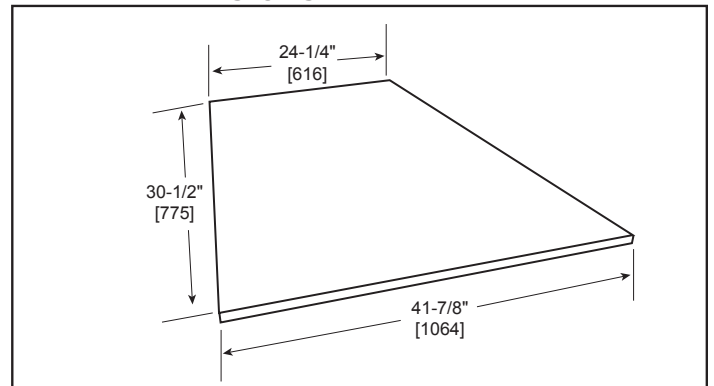

# Castlewood

42" Outdoor Wood Fireplace

Scan QR code for installation manual for final dimensions and requirements.

MODEL	FRONT WIDTH		BACK WIDTH		HEIGHT		DEPTH		FIREBOX OPENING
	Actual	Framing	Actual	Framing	Actual	Framing	Actual	Framing	
ODCASTLEWD-42-C	52-7/8"	53-7/8"	37-1/8"	53-7/8"	74-1/8"	74-1/2"	27-1/2"	28-3/8"	41-7/8" x 38"

Top View

Front View

Left Side View

Right Side View

APPLIANCE LOCATION

FRAMING DIMENSIONS

MANTEL AND MANTEL LEG/WALL PROJECTIONS

CLEARANCES TO COMBUSTIBLES

HEARTH EXTENSION CONSTRUCTION

HEARTH EXTENSION

HEARTH DIMENSIONS

PRODUCT LISTING CODES	
US	UL127
CAN	ULC-S610-M87

Product information provided is not complete and is subject to change without notice. Product installation must adhere strictly to instructions accompanying product to avoid risk of fire and potential injury.