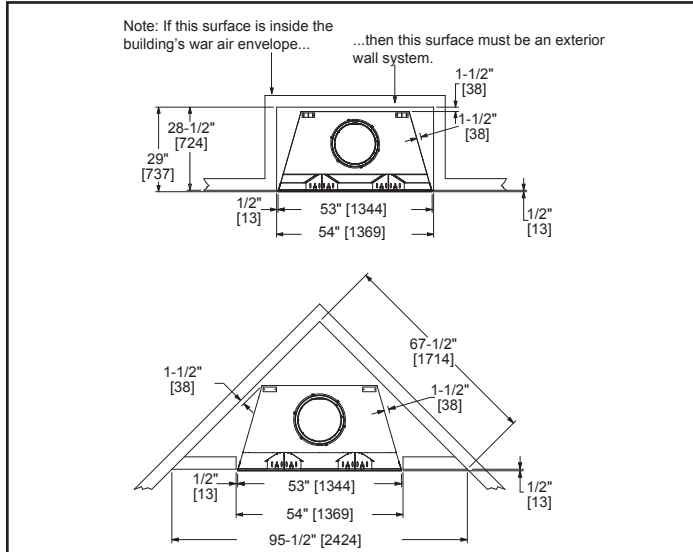

# Castlewood

42" Outdoor Wood Fireplace

Scan QR code for installation manual for final dimensions and requirements.

MODEL	FRONT WIDTH		BACK WIDTH		HEIGHT		DEPTH		FIREBOX OPENING
	Actual	Framing	Actual	Framing	Actual	Framing	Actual	Framing	
ODCASTLEWD-42-C	52-7/8"	53-7/8"	37-1/8"	53-7/8"	74-1/8"	74-1/2"	27-1/2"	28-3/8"	41-7/8" x 38"

Top View

Front View

Left Side View

Right Side View

APPLIANCE LOCATION

FRAMING DIMENSIONS

MANTEL AND MANTEL LEG/WALL PROJECTIONS

CLEARANCES TO COMBUSTIBLES

HEARTH EXTENSION CONSTRUCTION

HEARTH EXTENSION

HEARTH DIMENSIONS

PRODUCT LISTING CODES	
US	UL127
CAN	ULC-S610-M87

Product information provided is not complete and is subject to change without notice. Product installation must adhere strictly to instructions accompanying product to avoid risk of fire and potential injury.