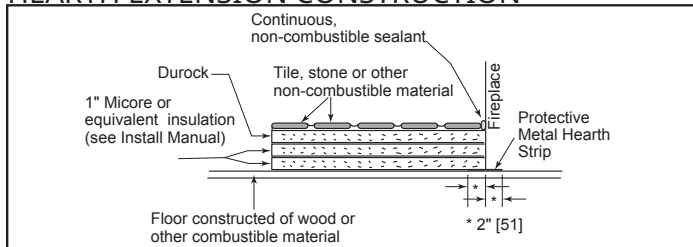

# Castlewood

42" Outdoor Wood Fireplace

Scan QR code for installation manual for final dimensions and requirements.

MODEL	FRONT WIDTH		BACK WIDTH		HEIGHT		DEPTH		FIREBOX OPENING
	Actual	Framing	Actual	Framing	Actual	Framing	Actual	Framing	
ODCASTLEWD-42-C	52-7/8"	53-7/8"	37-1/8"	53-7/8"	74-1/8"	74-1/2"	27-1/2"	28-3/8"	41-7/8" x 38"

Top View

Front View

Left Side View

Right Side View

APPLIANCE LOCATION

FRAMING DIMENSIONS

MANTEL AND MANTEL LEG/WALL PROJECTIONS

CLEARANCES TO COMBUSTIBLES

HEARTH EXTENSION CONSTRUCTION

HEARTH EXTENSION

HEARTH DIMENSIONS

PRODUCT LISTING CODES	
US	UL127
CAN	ULC-S610-M87

Product information provided is not complete and is subject to change without notice. Product installation must adhere strictly to instructions accompanying product to avoid risk of fire and potential injury.