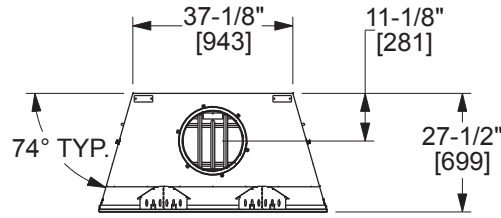

# Castlewood

42" Outdoor Wood Fireplace

Scan QR code for installation manual for final dimensions and requirements.

MODEL	FRONT WIDTH		BACK WIDTH		HEIGHT		DEPTH		FIREBOX OPENING
	Actual	Framing	Actual	Framing	Actual	Framing	Actual	Framing	
ODCASTLEWD-42-C	52-7/8"	53-7/8"	37-1/8"	53-7/8"	74-1/8"	74-1/2"	27-1/2"	28-3/8"	41-7/8" x 38"

Top View

Front View

Left Side View

Right Side View

APPLIANCE LOCATION

FRAMING DIMENSIONS

MANTEL AND MANTEL LEG/WALL PROJECTIONS

CLEARANCES TO COMBUSTIBLES

HEARTH EXTENSION CONSTRUCTION

HEARTH EXTENSION

HEARTH DIMENSIONS

PRODUCT LISTING CODES	
US	UL127
CAN	ULC-S610-M87

Product information provided is not complete and is subject to change without notice. Product installation must adhere strictly to instructions accompanying product to avoid risk of fire and potential injury.