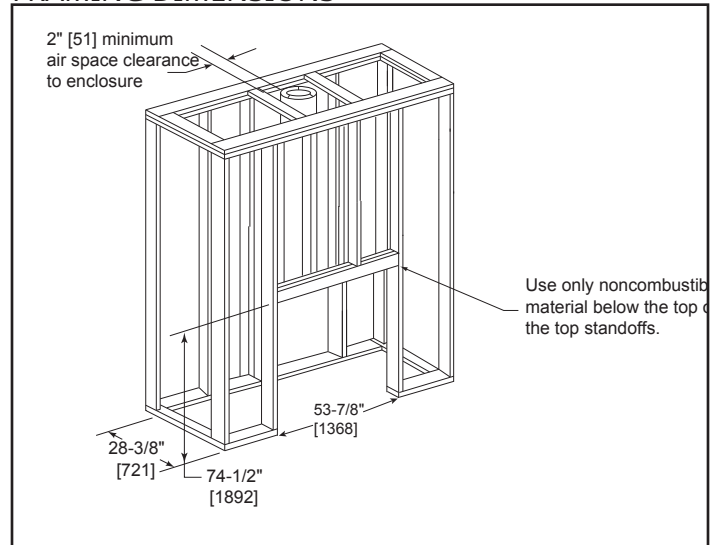

# Castlewood

42" Outdoor Wood Fireplace

Scan QR code for installation manual for final dimensions and requirements.

MODEL	FRONT WIDTH		BACK WIDTH		HEIGHT		DEPTH		FIREBOX OPENING
	Actual	Framing	Actual	Framing	Actual	Framing	Actual	Framing	
ODCASTLEWD-42-C	52-7/8"	53-7/8"	37-1/8"	53-7/8"	74-1/8"	74-1/2"	27-1/2"	28-3/8"	41-7/8" x 38"

Top View

Front View

Left Side View

Right Side View

APPLIANCE LOCATION

FRAMING DIMENSIONS

MANTEL AND MANTEL LEG/WALL PROJECTIONS

CLEARANCES TO COMBUSTIBLES

HEARTH EXTENSION CONSTRUCTION

HEARTH EXTENSION

HEARTH DIMENSIONS

PRODUCT LISTING CODES	
US	UL127
CAN	ULC-S610-M87

Product information provided is not complete and is subject to change without notice. Product installation must adhere strictly to instructions accompanying product to avoid risk of fire and potential injury.