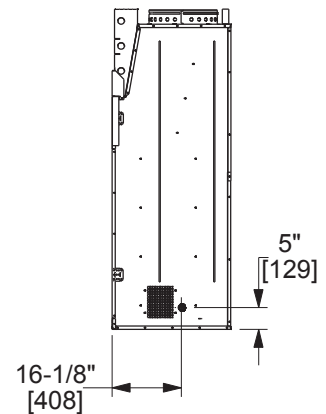

# Castlewood

42" Outdoor Wood Fireplace

Scan QR code for installation manual for final dimensions and requirements.

MODEL	FRONT WIDTH		BACK WIDTH		HEIGHT		DEPTH		FIREBOX OPENING
	Actual	Framing	Actual	Framing	Actual	Framing	Actual	Framing	
ODCASTLEWD-42-C	52-7/8"	53-7/8"	37-1/8"	53-7/8"	74-1/8"	74-1/2"	27-1/2"	28-3/8"	41-7/8" x 38"

Top View

Front View

Left Side View

Right Side View

APPLIANCE LOCATION

FRAMING DIMENSIONS

MANTEL AND MANTEL LEG/WALL PROJECTIONS

CLEARANCES TO COMBUSTIBLES

HEARTH EXTENSION CONSTRUCTION

HEARTH EXTENSION

HEARTH DIMENSIONS

PRODUCT LISTING CODES	
US	UL127
CAN	ULC-S610-M87

Product information provided is not complete and is subject to change without notice. Product installation must adhere strictly to instructions accompanying product to avoid risk of fire and potential injury.