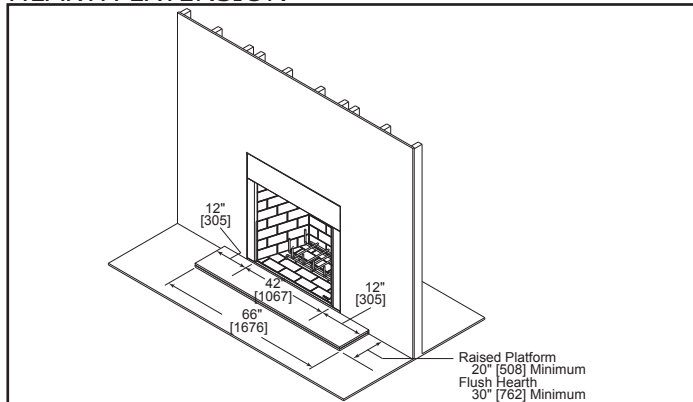

# Castlewood

42" Outdoor Wood Fireplace

Scan QR code for installation manual for final dimensions and requirements.

MODEL	FRONT WIDTH		BACK WIDTH		HEIGHT		DEPTH		FIREBOX OPENING
	Actual	Framing	Actual	Framing	Actual	Framing	Actual	Framing	
ODCASTLEWD-42-C	52-7/8"	53-7/8"	37-1/8"	53-7/8"	74-1/8"	74-1/2"	27-1/2"	28-3/8"	41-7/8" x 38"

Top View

Front View

Left Side View

Right Side View

APPLIANCE LOCATION

FRAMING DIMENSIONS

MANTEL AND MANTEL LEG/WALL PROJECTIONS

CLEARANCES TO COMBUSTIBLES

HEARTH EXTENSION CONSTRUCTION

HEARTH EXTENSION

HEARTH DIMENSIONS

PRODUCT LISTING CODES	
US	UL127
CAN	ULC-S610-M87

Product information provided is not complete and is subject to change without notice. Product installation must adhere strictly to instructions accompanying product to avoid risk of fire and potential injury.