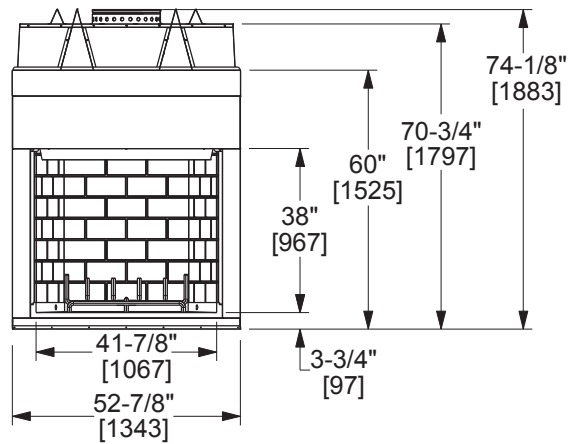

# Castlewood

42" Outdoor Wood Fireplace

Scan QR code for installation manual for final dimensions and requirements.

MODEL	FRONT WIDTH		BACK WIDTH		HEIGHT		DEPTH		FIREBOX OPENING
	Actual	Framing	Actual	Framing	Actual	Framing	Actual	Framing	
ODCASTLEWD-42-C	52-7/8"	53-7/8"	37-1/8"	53-7/8"	74-1/8"	74-1/2"	27-1/2"	28-3/8"	41-7/8" x 38"

Top View

Front View

Left Side View

Right Side View

APPLIANCE LOCATION

FRAMING DIMENSIONS

MANTEL AND MANTEL LEG/WALL PROJECTIONS

CLEARANCES TO COMBUSTIBLES

HEARTH EXTENSION CONSTRUCTION

HEARTH EXTENSION

HEARTH DIMENSIONS

PRODUCT LISTING CODES	
US	UL127
CAN	ULC-S610-M87

Product information provided is not complete and is subject to change without notice. Product installation must adhere strictly to instructions accompanying product to avoid risk of fire and potential injury.