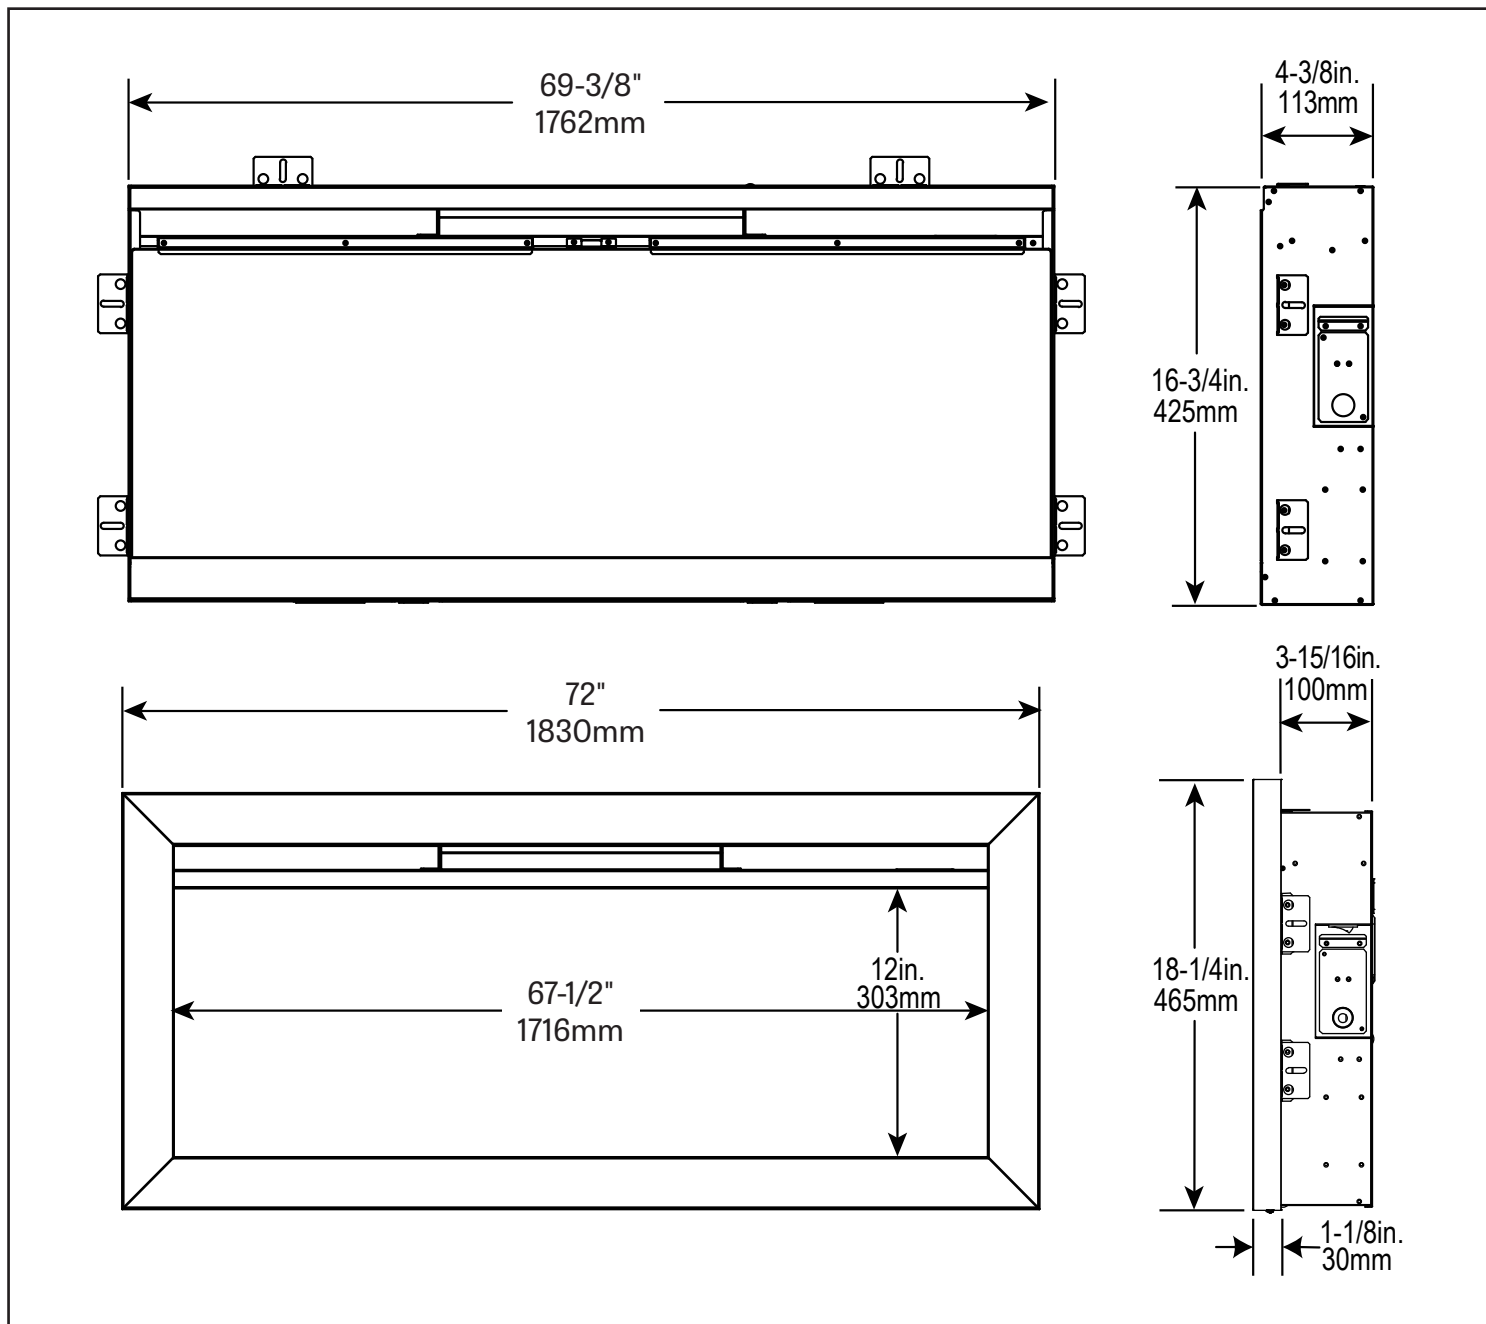

Please consult the manufacturer's installation manual for all details and requirements before making a final design layout decision.

Allusion Slim 72" Linear Electric Fireplace

FRAMING DIMENSIONS	FRAMING WIDTH	FRAMING DEPTH	FRAMING HEIGHT
	70-3/8" [1788]	4" [102]	17-1/4" [438]

MINIMUM CLEARANCES TO COMBUSTIBLES

AREA	CLEARANCES
SIDES	0"
FLOOR	0"
TOP	0"
BACK	0"
FRONT	36" [914]
MANTEL	5/8" [16]

APPLIANCE LOCATION

FINISHING DIMENSIONS

WALLBOARD SHEATHING

RECESSED 2 X 4 WALL

ACTUAL DIMENSIONS	MODEL	FRONT WIDTH	BACK WIDTH	FRONT HEIGHT	BACK HEIGHT	DEPTH	VIEWING AREA
	SF-ALLS-72	72" [1830]	69-3/8" [1762]	18-1/4" [465]	16-3/4" [425]	4-3/8" [113]	67-1/2" x 12"

PRODUCT DIMENSIONS

PRODUCT LISTING CODES	
US	CSA 22.2 No 46-M1988
INTERNATIONAL	CSA 22.2 No 46-M1988

Product information provided is not complete and is subject to change without notice. Product installation must adhere strictly to instructions accompanying product to avoid risk of fire and potential injury.