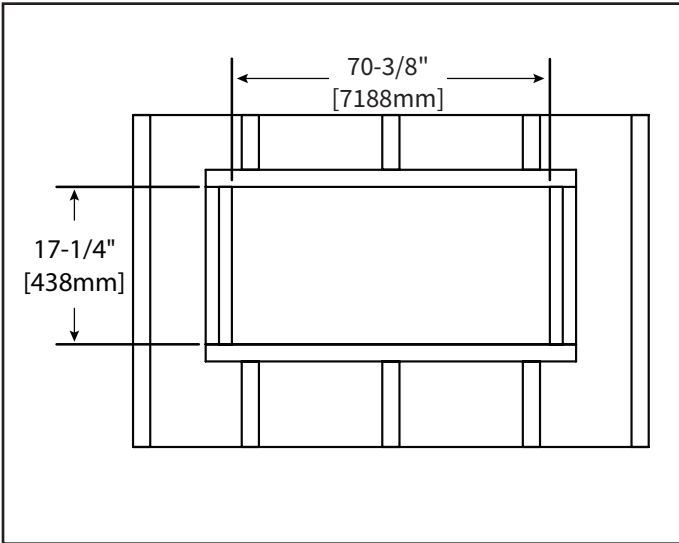

Please consult the manufacturer's installation manual for all details and requirements before making a final design layout decision.

Allusion Slim 72" Linear Electric Fireplace

FRAMING DIMENSIONS	FRAMING WIDTH	FRAMING DEPTH	FRAMING HEIGHT
	70-3/8" [1788]	4" [102]	17-1/4" [438]

MINIMUM CLEARANCES TO COMBUSTIBLES

AREA	CLEARANCES
SIDES	0"
FLOOR	0"
TOP	0"
BACK	0"
FRONT	36" [914]
MANTEL	5/8" [16]

APPLIANCE LOCATION

FINISHING DIMENSIONS

WALLBOARD SHEATHING

RECESSED 2 X 4 WALL

ACTUAL DIMENSIONS	MODEL	FRONT WIDTH	BACK WIDTH	FRONT HEIGHT	BACK HEIGHT	DEPTH	VIEWING AREA
	SF-ALLS-72	72" [1830]	69-3/8" [1762]	18-1/4" [465]	16-3/4" [425]	4-3/8" [113]	67-1/2" x 12"

PRODUCT DIMENSIONS

PRODUCT LISTING CODES	
US	CSA 22.2 No 46-M1988
INTERNATIONAL	CSA 22.2 No 46-M1988

Product information provided is not complete and is subject to change without notice. Product installation must adhere strictly to instructions accompanying product to avoid risk of fire and potential injury.