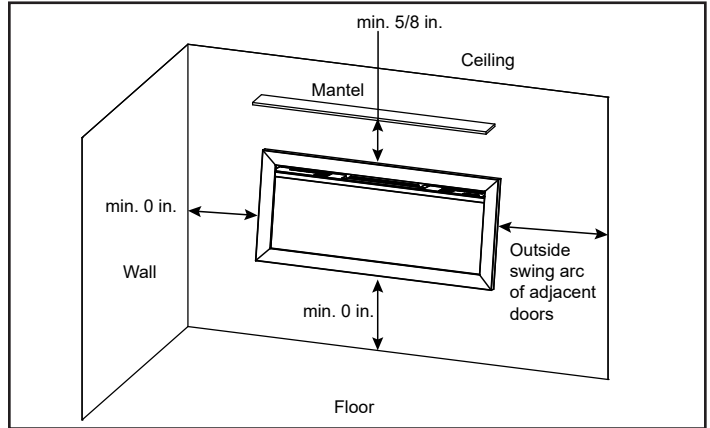

Please consult the manufacturer's installation manual for all details and requirements before making a final design layout decision.

Allusion Slim 72" Linear Electric Fireplace

FRAMING DIMENSIONS	FRAMING WIDTH	FRAMING DEPTH	FRAMING HEIGHT
	70-3/8" [1788]	4" [102]	17-1/4" [438]

MINIMUM CLEARANCES TO COMBUSTIBLES

AREA	CLEARANCES
SIDES	0"
FLOOR	0"
TOP	0"
BACK	0"
FRONT	36" [914]
MANTEL	5/8" [16]

APPLIANCE LOCATION

FINISHING DIMENSIONS

WALLBOARD SHEATHING

RECESSED 2 X 4 WALL

ACTUAL DIMENSIONS	MODEL	FRONT WIDTH	BACK WIDTH	FRONT HEIGHT	BACK HEIGHT	DEPTH	VIEWING AREA
	SF-ALLS-72	72" [1830]	69-3/8" [1762]	18-1/4" [465]	16-3/4" [425]	4-3/8" [113]	67-1/2" x 12"