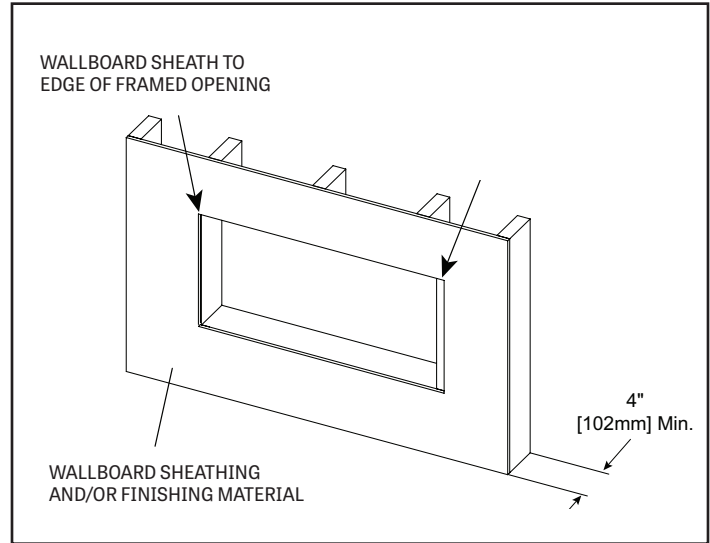

Please consult the manufacturer's installation manual for all details and requirements before making a final design layout decision.

Allusion Slim 72" Linear Electric Fireplace

FRAMING DIMENSIONS	FRAMING WIDTH	FRAMING DEPTH	FRAMING HEIGHT
	70-3/8" [1788]	4" [102]	17-1/4" [438]

MINIMUM CLEARANCES TO COMBUSTIBLES

AREA	CLEARANCES
SIDES	0"
FLOOR	0"
TOP	0"
BACK	0"
FRONT	36" [914]
MANTEL	5/8" [16]

APPLIANCE LOCATION

FINISHING DIMENSIONS

WALLBOARD SHEATHING

RECESSED 2 X 4 WALL

ACTUAL DIMENSIONS	MODEL	FRONT WIDTH	BACK WIDTH	FRONT HEIGHT	BACK HEIGHT	DEPTH	VIEWING AREA
	SF-ALLS-72	72" [1830]	69-3/8" [1762]	18-1/4" [465]	16-3/4" [425]	4-3/8" [113]	67-1/2" x 12"

PRODUCT DIMENSIONS

PRODUCT LISTING CODES	
US	CSA 22.2 No 46-M1988
INTERNATIONAL	CSA 22.2 No 46-M1988

Product information provided is not complete and is subject to change without notice. Product installation must adhere strictly to instructions accompanying product to avoid risk of fire and potential injury.