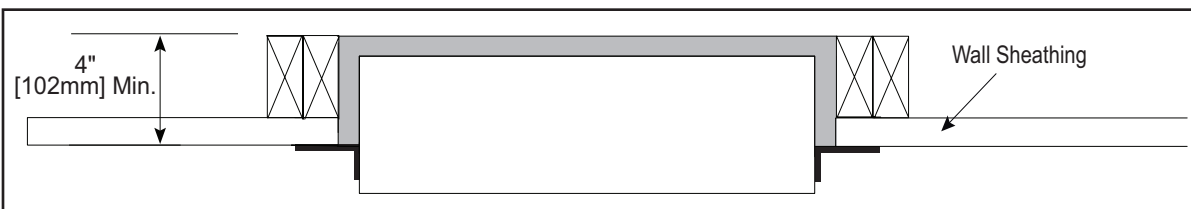

Please consult the manufacturer's installation manual for all details and requirements before making a final design layout decision.

Allusion Slim 72" Linear Electric Fireplace

FRAMING DIMENSIONS	FRAMING WIDTH	FRAMING DEPTH	FRAMING HEIGHT
	70-3/8" [1788]	4" [102]	17-1/4" [438]

MINIMUM CLEARANCES TO COMBUSTIBLES

AREA	CLEARANCES
SIDES	0"
FLOOR	0"
TOP	0"
BACK	0"
FRONT	36" [914]
MANTEL	5/8" [16]

APPLIANCE LOCATION

FINISHING DIMENSIONS

WALLBOARD SHEATHING

RECESSED 2 X 4 WALL

ACTUAL DIMENSIONS	MODEL	FRONT WIDTH	BACK WIDTH	FRONT HEIGHT	BACK HEIGHT	DEPTH	VIEWING AREA
	SF-ALLS-72	72" [1830]	69-3/8" [1762]	18-1/4" [465]	16-3/4" [425]	4-3/8" [113]	67-1/2" x 12"

PRODUCT DIMENSIONS

PRODUCT LISTING CODES	
US	CSA 22.2 No 46-M1988
INTERNATIONAL	CSA 22.2 No 46-M1988

Product information provided is not complete and is subject to change without notice. Product installation must adhere strictly to instructions accompanying product to avoid risk of fire and potential injury.