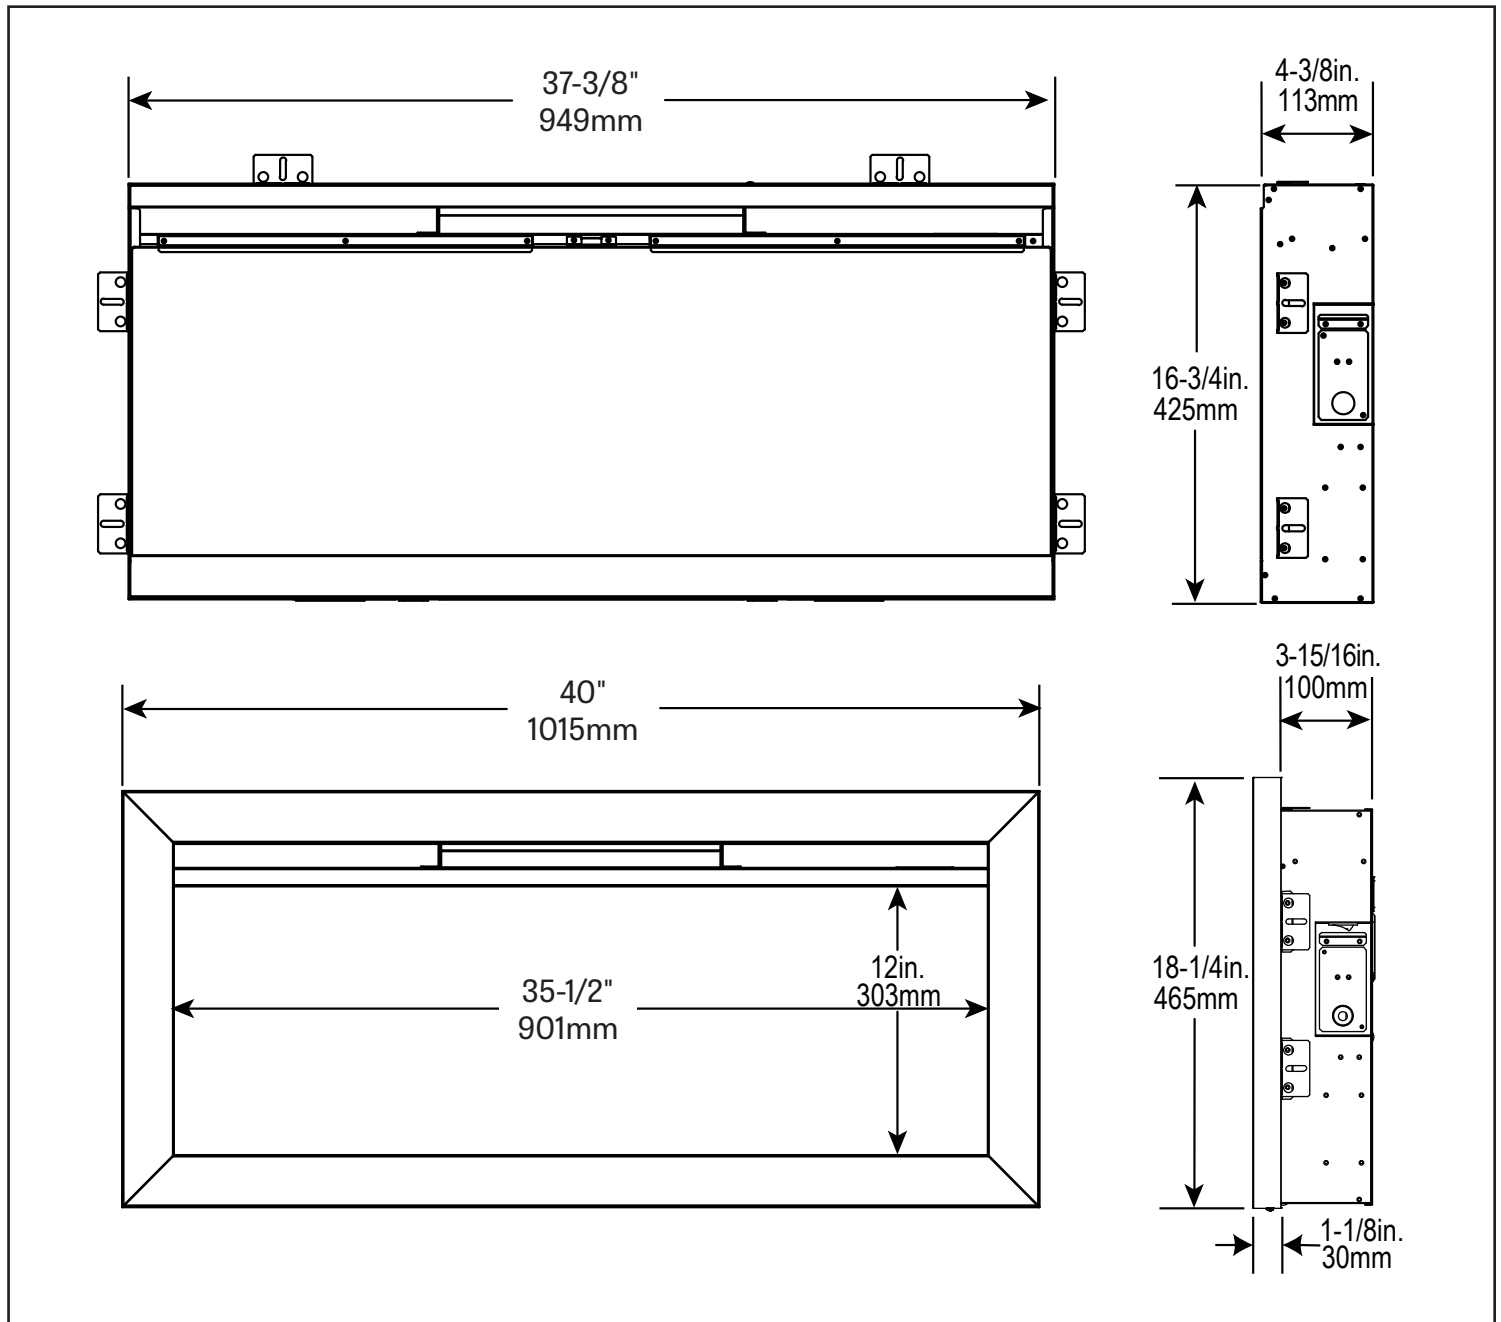

Please consult the manufacturer's installation manual for all details and requirements before making a final design layout decision.

Allusion Slim 40" Linear Electric Fireplace

FRAMING DIMENSIONS	FRAMING WIDTH	FRAMING DEPTH	FRAMING HEIGHT
	38-3/8" [975]	4" [102]	17-1/4" [438]

MINIMUM CLEARANCES TO COMBUSTIBLES

AREA	CLEARANCES
SIDES	0"
FLOOR	0"
TOP	0"
BACK	0"
FRONT	36" [914]
MANTEL	5/8" [16]

APPLIANCE LOCATION

FINISHING DIMENSIONS

WALLBOARD SHEATHING

RECESSED 2 X 4 WALL

ACTUAL DIMENSIONS	MODEL	FRONT WIDTH	BACK WIDTH	FRONT HEIGHT	BACK HEIGHT	DEPTH	VIEWING AREA
	SF-ALLS-40	40" [1015]	37-3/8" [949]	18-1/4" [465]	16-3/4" [425]	4-3/8" [113]	35-1/2" x 12"

PRODUCT DIMENSIONS

PRODUCT LISTING CODES	
US	CSA C22.2 No 46-2013; UL 2021
INTERNATIONAL	CSA International

Product information provided is not complete and is subject to change without notice. Product installation must adhere strictly to instructions accompanying product to avoid risk of fire and potential injury.