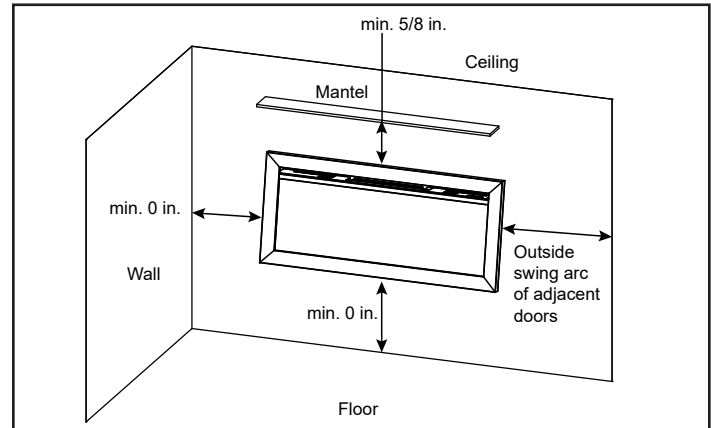

Please consult the manufacturer's installation manual for all details and requirements before making a final design layout decision.

Allusion Slim 40" Linear Electric Fireplace

FRAMING DIMENSIONS	FRAMING WIDTH	FRAMING DEPTH	FRAMING HEIGHT
	38-3/8" [975]	4" [102]	17-1/4" [438]

MINIMUM CLEARANCES TO COMBUSTIBLES

AREA	CLEARANCES
SIDES	0"
FLOOR	0"
TOP	0"
BACK	0"
FRONT	36" [914]
MANTEL	5/8" [16]

APPLIANCE LOCATION

FINISHING DIMENSIONS

WALLBOARD SHEATHING

RECESSED 2 X 4 WALL

ACTUAL DIMENSIONS	MODEL	FRONT WIDTH	BACK WIDTH	FRONT HEIGHT	BACK HEIGHT	DEPTH	VIEWING AREA
	SF-ALLS-40	40" [1015]	37-3/8" [949]	18-1/4" [465]	16-3/4" [425]	4-3/8" [113]	35-1/2" x 12"