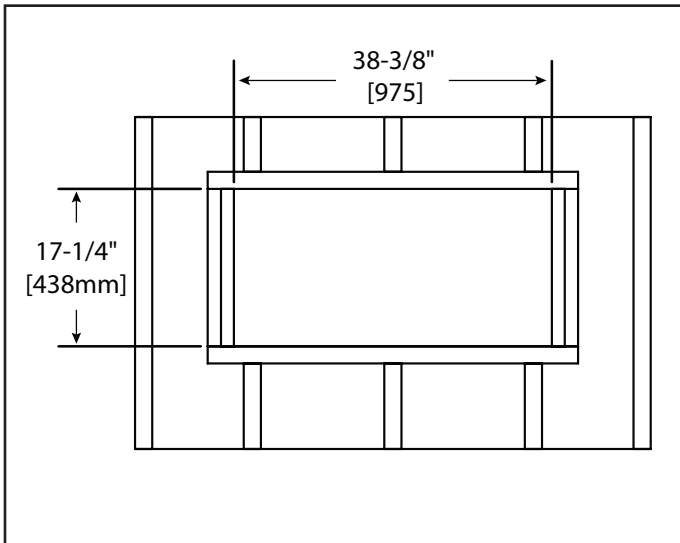

Please consult the manufacturer's installation manual for all details and requirements before making a final design layout decision.

Allusion Slim 40" Linear Electric Fireplace

FRAMING DIMENSIONS	FRAMING WIDTH	FRAMING DEPTH	FRAMING HEIGHT
	38-3/8" [975]	4" [102]	17-1/4" [438]

MINIMUM CLEARANCES TO COMBUSTIBLES

AREA	CLEARANCES
SIDES	0"
FLOOR	0"
TOP	0"
BACK	0"
FRONT	36" [914]
MANTEL	5/8" [16]

APPLIANCE LOCATION

FINISHING DIMENSIONS

WALLBOARD SHEATHING

RECESSED 2 X 4 WALL

ACTUAL DIMENSIONS	MODEL	FRONT WIDTH	BACK WIDTH	FRONT HEIGHT	BACK HEIGHT	DEPTH	VIEWING AREA
	SF-ALLS-40	40" [1015]	37-3/8" [949]	18-1/4" [465]	16-3/4" [425]	4-3/8" [113]	35-1/2" x 12"

PRODUCT DIMENSIONS

PRODUCT LISTING CODES	
US	CSA C22.2 No 46-2013; UL 2021
INTERNATIONAL	CSA International

Product information provided is not complete and is subject to change without notice. Product installation must adhere strictly to instructions accompanying product to avoid risk of fire and potential injury.