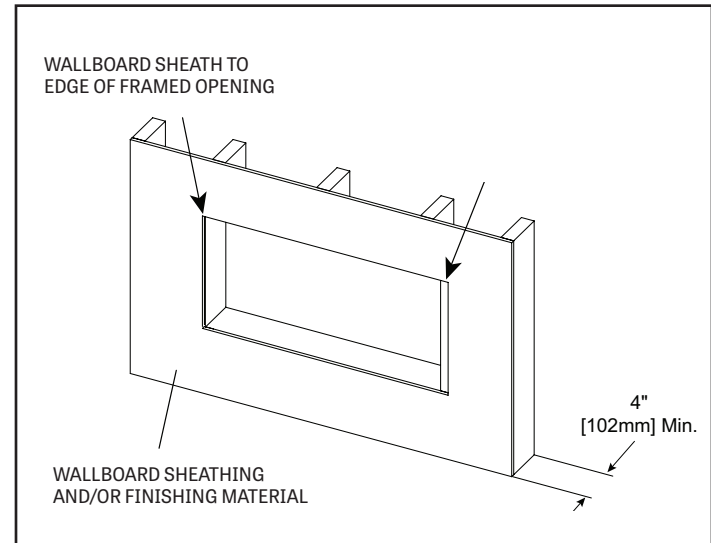

Please consult the manufacturer's installation manual for all details and requirements before making a final design layout decision.

Allusion Slim 40" Linear Electric Fireplace

FRAMING DIMENSIONS	FRAMING WIDTH	FRAMING DEPTH	FRAMING HEIGHT
	38-3/8" [975]	4" [102]	17-1/4" [438]

MINIMUM CLEARANCES TO COMBUSTIBLES

AREA	CLEARANCES
SIDES	0"
FLOOR	0"
TOP	0"
BACK	0"
FRONT	36" [914]
MANTEL	5/8" [16]

APPLIANCE LOCATION

FINISHING DIMENSIONS

WALLBOARD SHEATHING

RECESSED 2 X 4 WALL

ACTUAL DIMENSIONS	MODEL	FRONT WIDTH	BACK WIDTH	FRONT HEIGHT	BACK HEIGHT	DEPTH	VIEWING AREA
	SF-ALLS-40	40" [1015]	37-3/8" [949]	18-1/4" [465]	16-3/4" [425]	4-3/8" [113]	35-1/2" x 12"

PRODUCT DIMENSIONS

PRODUCT LISTING CODES	
US	CSA C22.2 No 46-2013; UL 2021
INTERNATIONAL	CSA International

Product information provided is not complete and is subject to change without notice. Product installation must adhere strictly to instructions accompanying product to avoid risk of fire and potential injury.