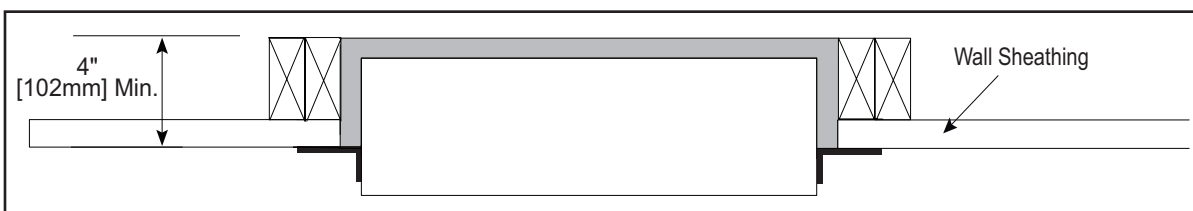

Please consult the manufacturer's installation manual for all details and requirements before making a final design layout decision.

Allusion Slim 40" Linear Electric Fireplace

FRAMING DIMENSIONS	FRAMING WIDTH	FRAMING DEPTH	FRAMING HEIGHT
	38-3/8" [975]	4" [102]	17-1/4" [438]

MINIMUM CLEARANCES TO COMBUSTIBLES

AREA	CLEARANCES
SIDES	0"
FLOOR	0"
TOP	0"
BACK	0"
FRONT	36" [914]
MANTEL	5/8" [16]

APPLIANCE LOCATION

FINISHING DIMENSIONS

WALLBOARD SHEATHING

RECESSED 2 X 4 WALL

ACTUAL DIMENSIONS	MODEL	FRONT WIDTH	BACK WIDTH	FRONT HEIGHT	BACK HEIGHT	DEPTH	VIEWING AREA
	SF-ALLS-40	40" [1015]	37-3/8" [949]	18-1/4" [465]	16-3/4" [425]	4-3/8" [113]	35-1/2" x 12"

PRODUCT DIMENSIONS

PRODUCT LISTING CODES	
US	CSA C22.2 No 46-2013; UL 2021
INTERNATIONAL	CSA International

Product information provided is not complete and is subject to change without notice. Product installation must adhere strictly to instructions accompanying product to avoid risk of fire and potential injury.