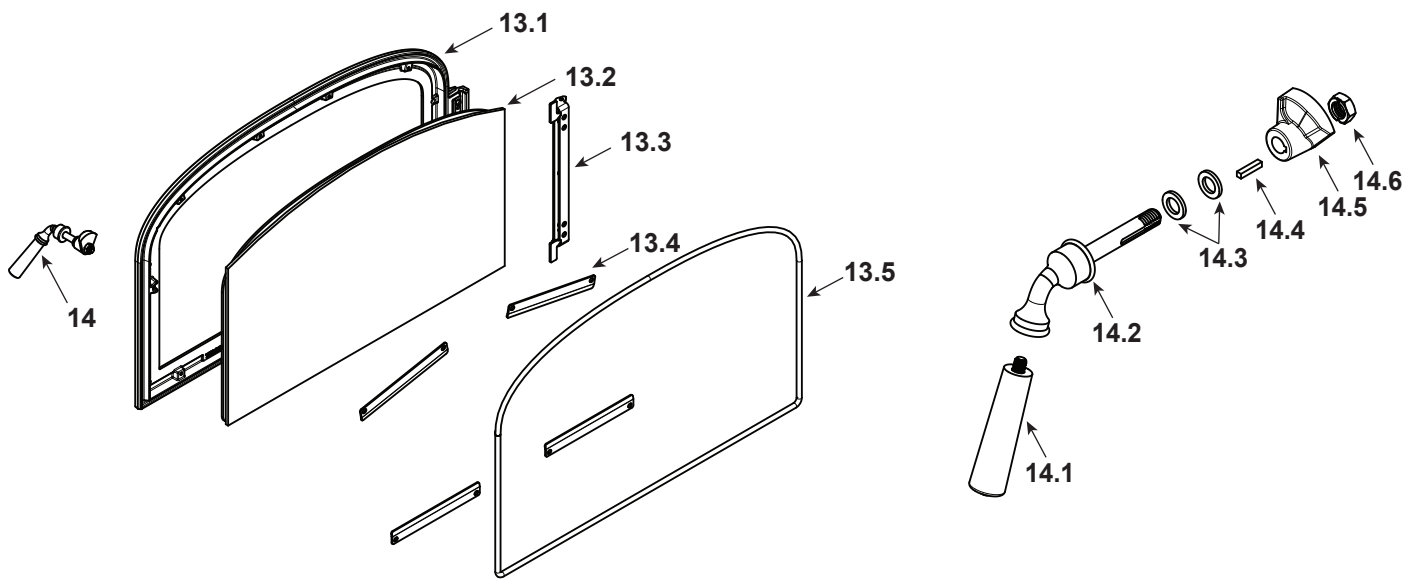

Stocked at Depot

ITEM	DESCRIPTION	COMMENTS	PART NUMBER	
12	Andiron	2 Sets	SRV7101-208	
	Screw Fh Tx 1/4-20 x 1		7000-622/10	Y

#13 Door Assembly

#14 Door Handle Assembly

13	Door Assembly	Classic Black	7101-053CB	
		Majolica Brown	7101-053BM	
13.1	Door	Classic Black	7101-205CB	
		Majolica Brown	7101-205BM	
13.2	Glass Assembly		SRV7095-054	
13.3	Door Hinge Assembly		SRV7101-024	
13.4	Glass Retainers	Qty 4 req	SRV7063-166	
	Screw, Pan Head Phillips, 8-32 x 3/8	Pkg of 40	225-0500/40	Y
13.5	Door Gasket	15 FT	1-00-1203589	Y
14	Door Handle Assembly		SRV7101-022	Y
14.1	Handle		1600664	Y
14.2	Door Handle		SRV7101-021	
14.3	Washer, Sae 3/8 ( 3 ea)	Pkg of 3	832-0990	Y
14.4	Key, cam Latch		SRV430-1151	
14.5	Cam Latch		SRV430-1141	
14.6	Nut, Side Lock Jam	Pkg of 24	226-0100/24	Y