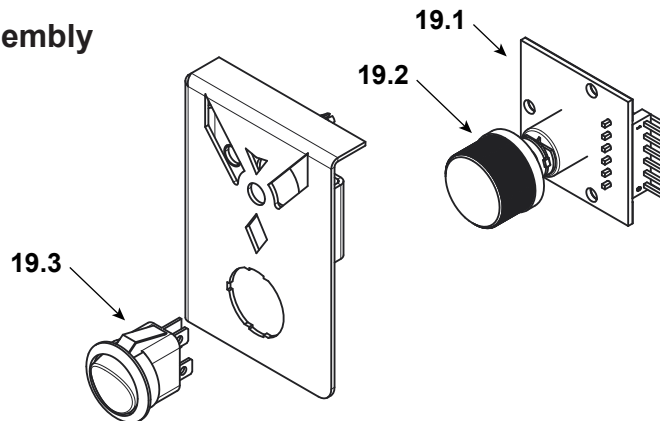

#19 Control Panel Assembly

19	Control Panel Assembly		SRV7101-026	
19.1	Speed Control		SRV7000-888	Y
19.2	Knob, Speed Control		SRV7000-930	Y
19.3	Rocker Switch (Round)		SRV7000-940	Y
20	Snap Disc, #1, Convection Blower		SRV230-0470	Y
21	Power Cord		812-1180	Y
22	Wire Harness		SRV7000-891	Y
23	Timer Control Assembly		SRV7101-019	Y
	Knob		1600663	Y
	Screw, Pan Head phillips 8-32 x 3/8	Pkg of 40	225-0500/40	Y
	Timer (Only) Replacement Assembly		SRV480-1940	Y
24	Timer Door Assembly		SRV7075-054	Y
	Door Gasket		7033-282	Y
	Screw, Machine Screw 1/4-20 x 3/4 Ns	Pkg of 25	220-0080/25	Y