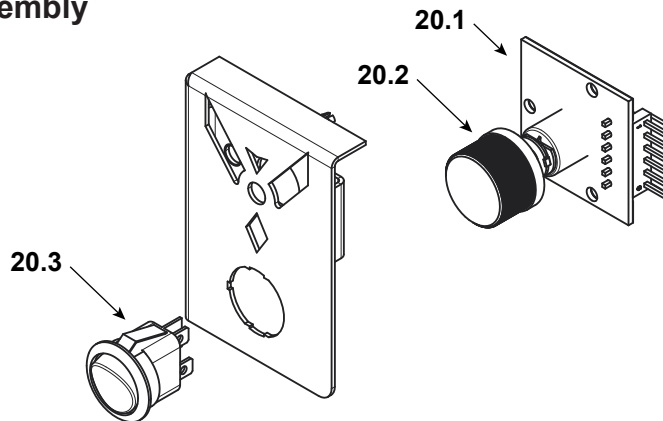

IMPORTANT: THIS IS DATED INFORMATION. Parts must be ordered from a dealer or distributor. **Hearth and Home Technologies does not sell directly to consumers.** Provide model number and serial number when requesting service parts from your dealer or distributor.

Stocked at Depot

ITEM	DESCRIPTION	COMMENTS	PART NUMBER	
14	Access Door	Classic Black	7102-207CB	
		Majolica Brown	7102-207BM	
15	Front Lower	Classic Black	7102-203CB	
		Majolica Brown	7102-203BM	
16	Front	Classic Black	7102-201CB	
		Majolica Brown	7102-201BM	
	Wire Jacket Rope, 1/2	10 Ft	7000-811/10	
17	Power Cord		3-20-51578	Y
18	Snap Disc, Box Assembly		SRV7094-068	Y
19	Wire Harness		SRV7000-891	Y

#20 Control Panel Assembly

20	Control Panel Assembly		SRV7101-026	
20.1	Speed Control		SRV7000-888	Y
20.2	Knob, Speed Control		SRV7000-930	Y
20.3	Rocker Switch (Round)		SRV7000-940	Y
21	Blower Replacement		SRV7000-868	Y
22	Timer Control Assembly		SRV7094-025	Y
	Handle		1600663	Y
	Hurricane Screw	Pkg of 40	SRV2005-861/40	Y
	Timer (Only) Replacement Assembly		SRV480-1940	Y
23	OA Cover		SRV7094-234	
24	Combustion Cover	Includes left & right	SRV7094-134	
25	Secondary Box/Covers	Includes left & right	SRV7094-125	
	Hurricane Screw		SRV2005-861/40	Y
	Screw, Hwh Ms 1/4-20 X 3/4 Ns		220-0080/25	Y
	Component Pack	Classic Black	SRV7102-040	
		Majolica Brown	SRV7102-041	

Additional service part numbers appear on following page.