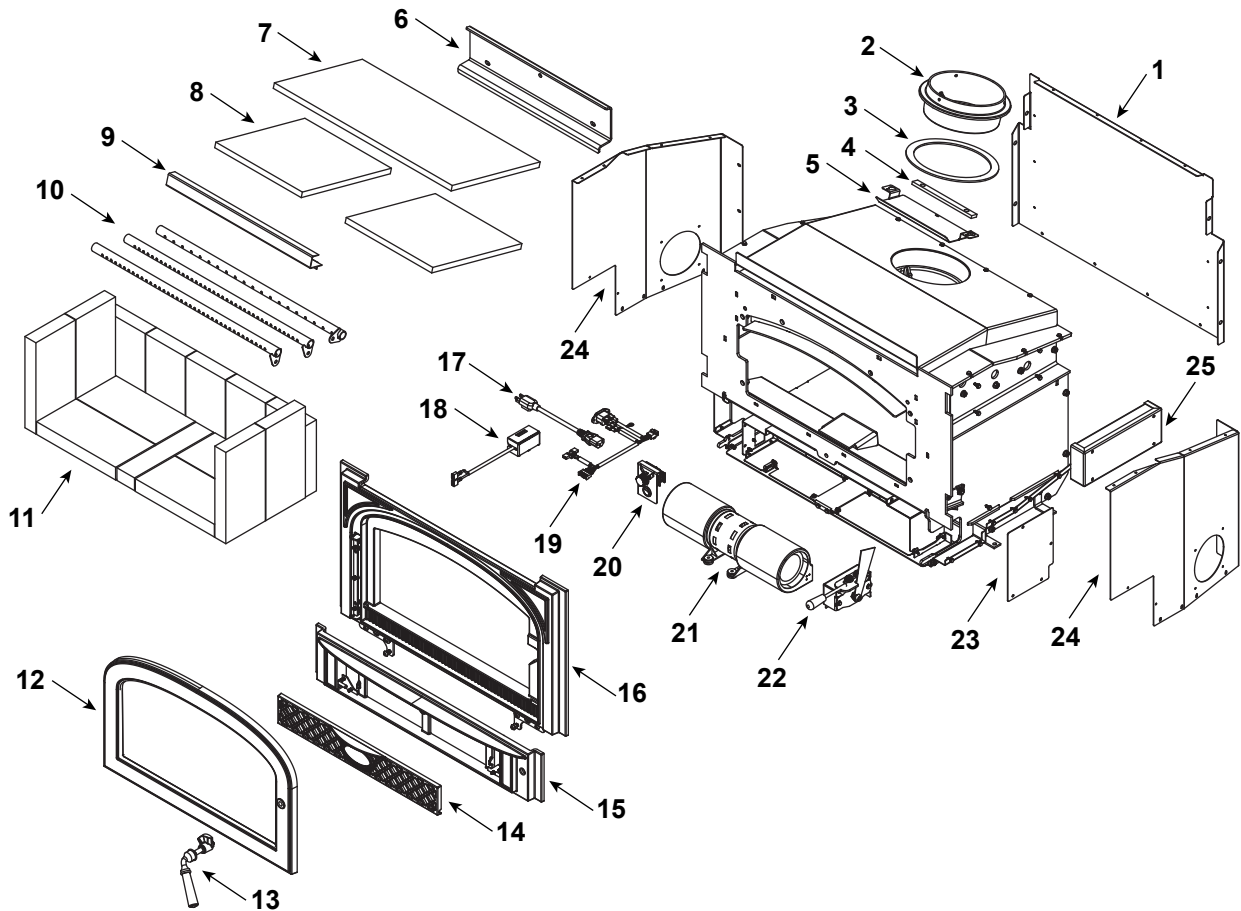

GIFFORD-CB - Classic Black
GIFFORD-BM - Majolica Brown

Part number list on following page.

IMPORTANT: THIS IS DATED INFORMATION. Parts must be ordered from a dealer or distributor. **Hearth and Home Technologies does not sell directly to consumers.** Provide model number and serial number when requesting service parts from your dealer or distributor.

Stocked at Depot

ITEM	DESCRIPTION	COMMENTS	PART NUMBER	
1	Convection Back		SRV7094-161	
	Hurricane Screw	Pkg of 40	SRV2005-861/40	Y
	Screw, Hwh Ms 1/4-20 X 3/4 Ns	Pkg of 25	220-0080/25	Y
2	Flue Attach Ring		SRV7095-203	
	Bolt 5/16 X 18 X 1		7000-571	Y
	Nut, 5/16-18	Pkg of 10	A-3483-1/10	Y
3	Gasket, Flue Collar		SRV7044-194	
4	Chimney Ring Attach		SRV7044-181	
5	Flue Baffle Plate		SRV7094-185	
6	Rear Brick Retainer		SRV7094-127	
	Screw, Hwh Ms 1/4-20 X 3/4 Ns	Pkg of 25	220-0080/25	
7	Ceramic Fiber Blanket		SRV7094-118	
8	Baffle Board	Pkg of 2	SRV7094-117	Y

#8 Baffle Protection Channel

Side view

9	Baffle Protection Channel		SRV7094-119	Y
10	Secondary Tubes	Pkg of 3	SRV7094-121	
	Screw, Hwh Ms 1/4-20 X 3/4 Ns	Pkg of 25	220-0080/25	Y
	Nut, Flange 1/4-20	Pkg of 24	226-0130/24	Y

#11 Brick Assembly