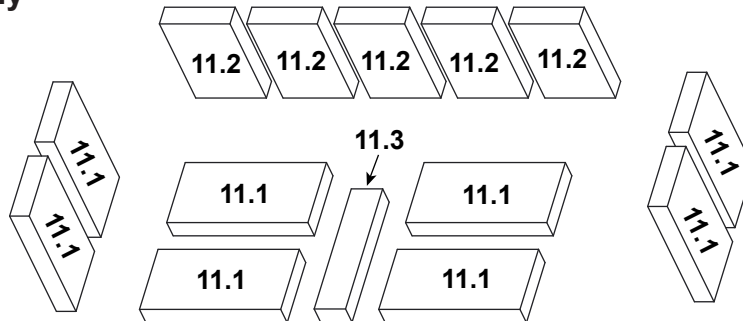

#11 Brick Assembly

11	Brick Assembly		SRV7094-022	Y
11.1	Brick, Uncut, 9" X 4.5" X 1.25"	Qty 8 req	832-0550	Y
11.2	Brick, 7" X 4.5" X 1.25"	Qty 5 req	SRV7128-011	
11.3	Brick, 9" X 2" X 1.25"	Qty. 1 Req	SRV7128-018	
	Brick, Uncut, 9" X 4.5" X 1.25"	Pkg of 6	832-3040	

Additional service part numbers appear on following page.