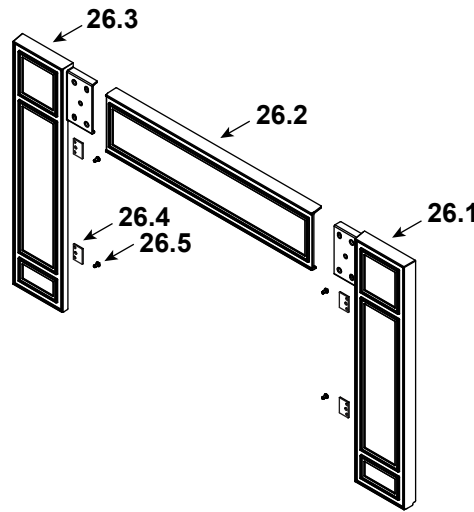

IMPORTANT: THIS IS DATED INFORMATION. Parts must be ordered from a dealer or distributor. **Hearth and Home Technologies does not sell directly to consumers.** Provide model number and serial number when requesting service parts from your dealer or distributor.

Stocked at Depot

ITEM	DESCRIPTION	COMMENTS	PART NUMBER

#26 Cast Surround

26	Cast Surround	Classic Black	MED-SM-CB
		Majolica Brown	MED-SM-BM
26.1	Surround, Right	Classic Black	7102-217CB
		Majolica Brown	7102-217BM
26.2	Surround, Top	Classic Black	7102-215CB
		Majolica Brown	7102-215BM
26.3	Surround, Left	Classic Black	7102-219CB
		Majolica Brown	7102-219BM
26.4	Surround Retainer		SRV7102-108
26.5	1/4-20 x 50 Phillips Pan Head Screw	Pkg of 12	32281/12
	Surround Extension		EXPVC-2945
	Surround 43 x 31		SPG-4331
	Surround 38 x 28		SPG-3828
	15 Degree Adapter		DV-6DLR-E15ADSS

Additional service part numbers appear on following page.