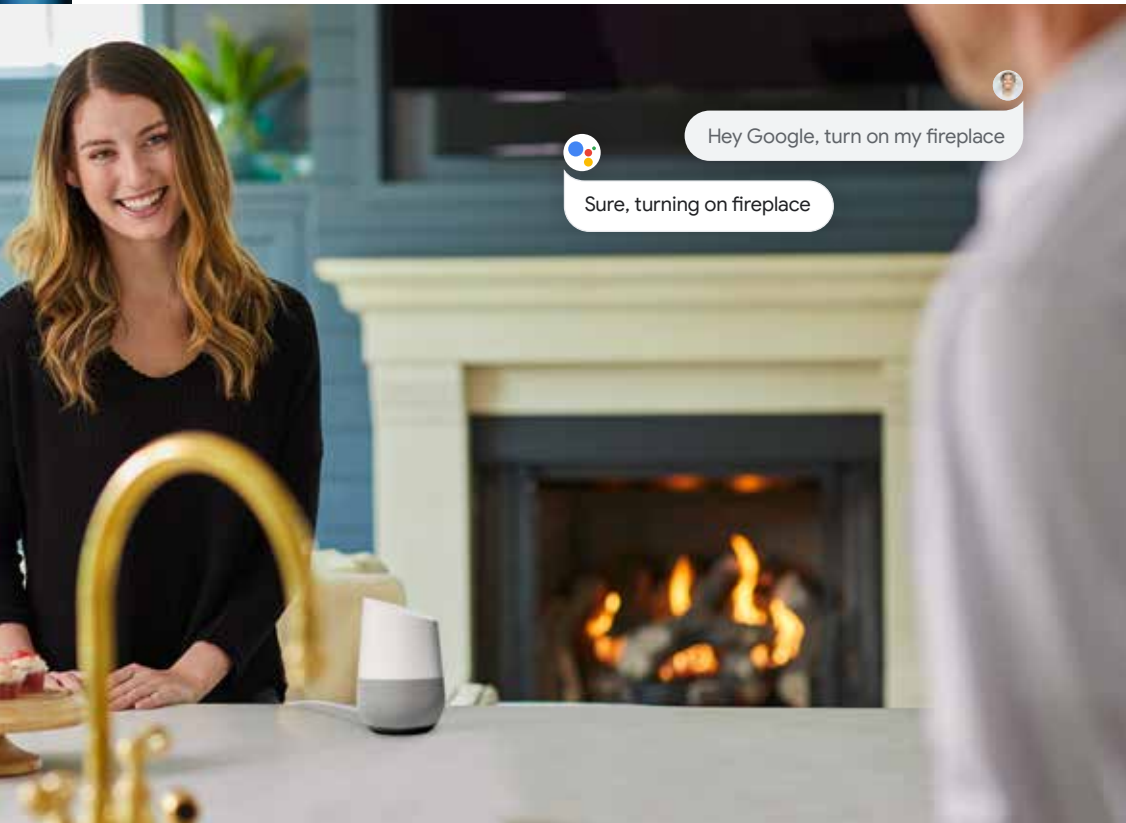

Introducing the IntelliFire app
Smart control for the way you live

IntelliFire[®]

VERMONT  CASTINGS[™]

Control your fire from anywhere

With the IntelliFire® app, monitor your fire from anywhere or have a cozy environment greet you when you walk in the door.

On/off and flame height

Temperature control

Pre-set burn timer

Fan speed and more

Control your fire with your voice

Hands-free convenience is here.
Turn words into actions to create warmth, comfort and ambiance.

IntelliFire is compatible with voice assistants Amazon Alexa and Google Assistant.

Simple

Easy to use

Smart

Voice control

Safe

Monitor from anywhere

IntelliFire app is now available for these gas stoves: