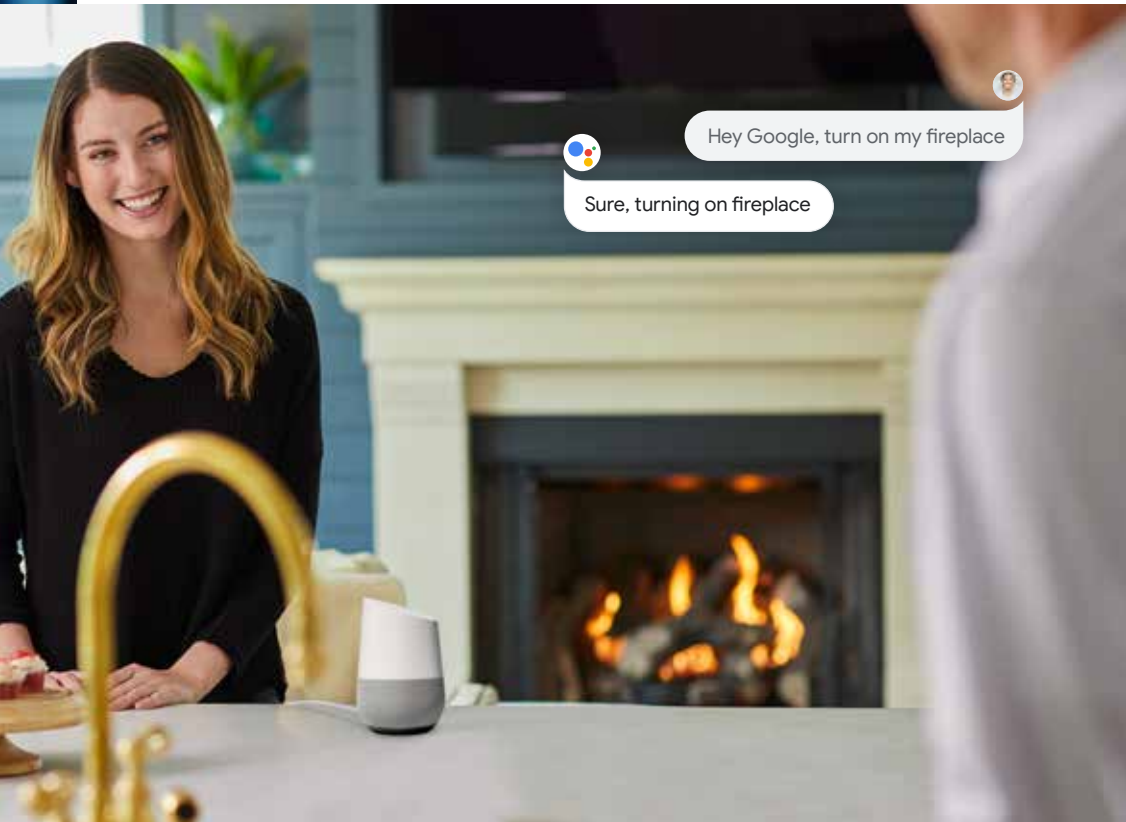

Introducing the IntelliFire app
Smart control for the way you live

IntelliFire®

QUADRA-FIRE®

Control your fire from anywhere

With the IntelliFire® app, monitor your fire from anywhere or have a cozy environment greet you when you walk in the door.

On/off and flame height

Temperature control

Pre-set burn timer

Lights, fan speed and more

Control your fire with your voice

Hands-free convenience is here. Turn words into actions to create warmth, comfort and ambiance.

IntelliFire is compatible with voice assistants Amazon Alexa and Google Assistant.

Simple

Easy to use

Smart

Voice control

Safe

Monitor from anywhere

IntelliFire app is now available for these gas fireplace inserts: